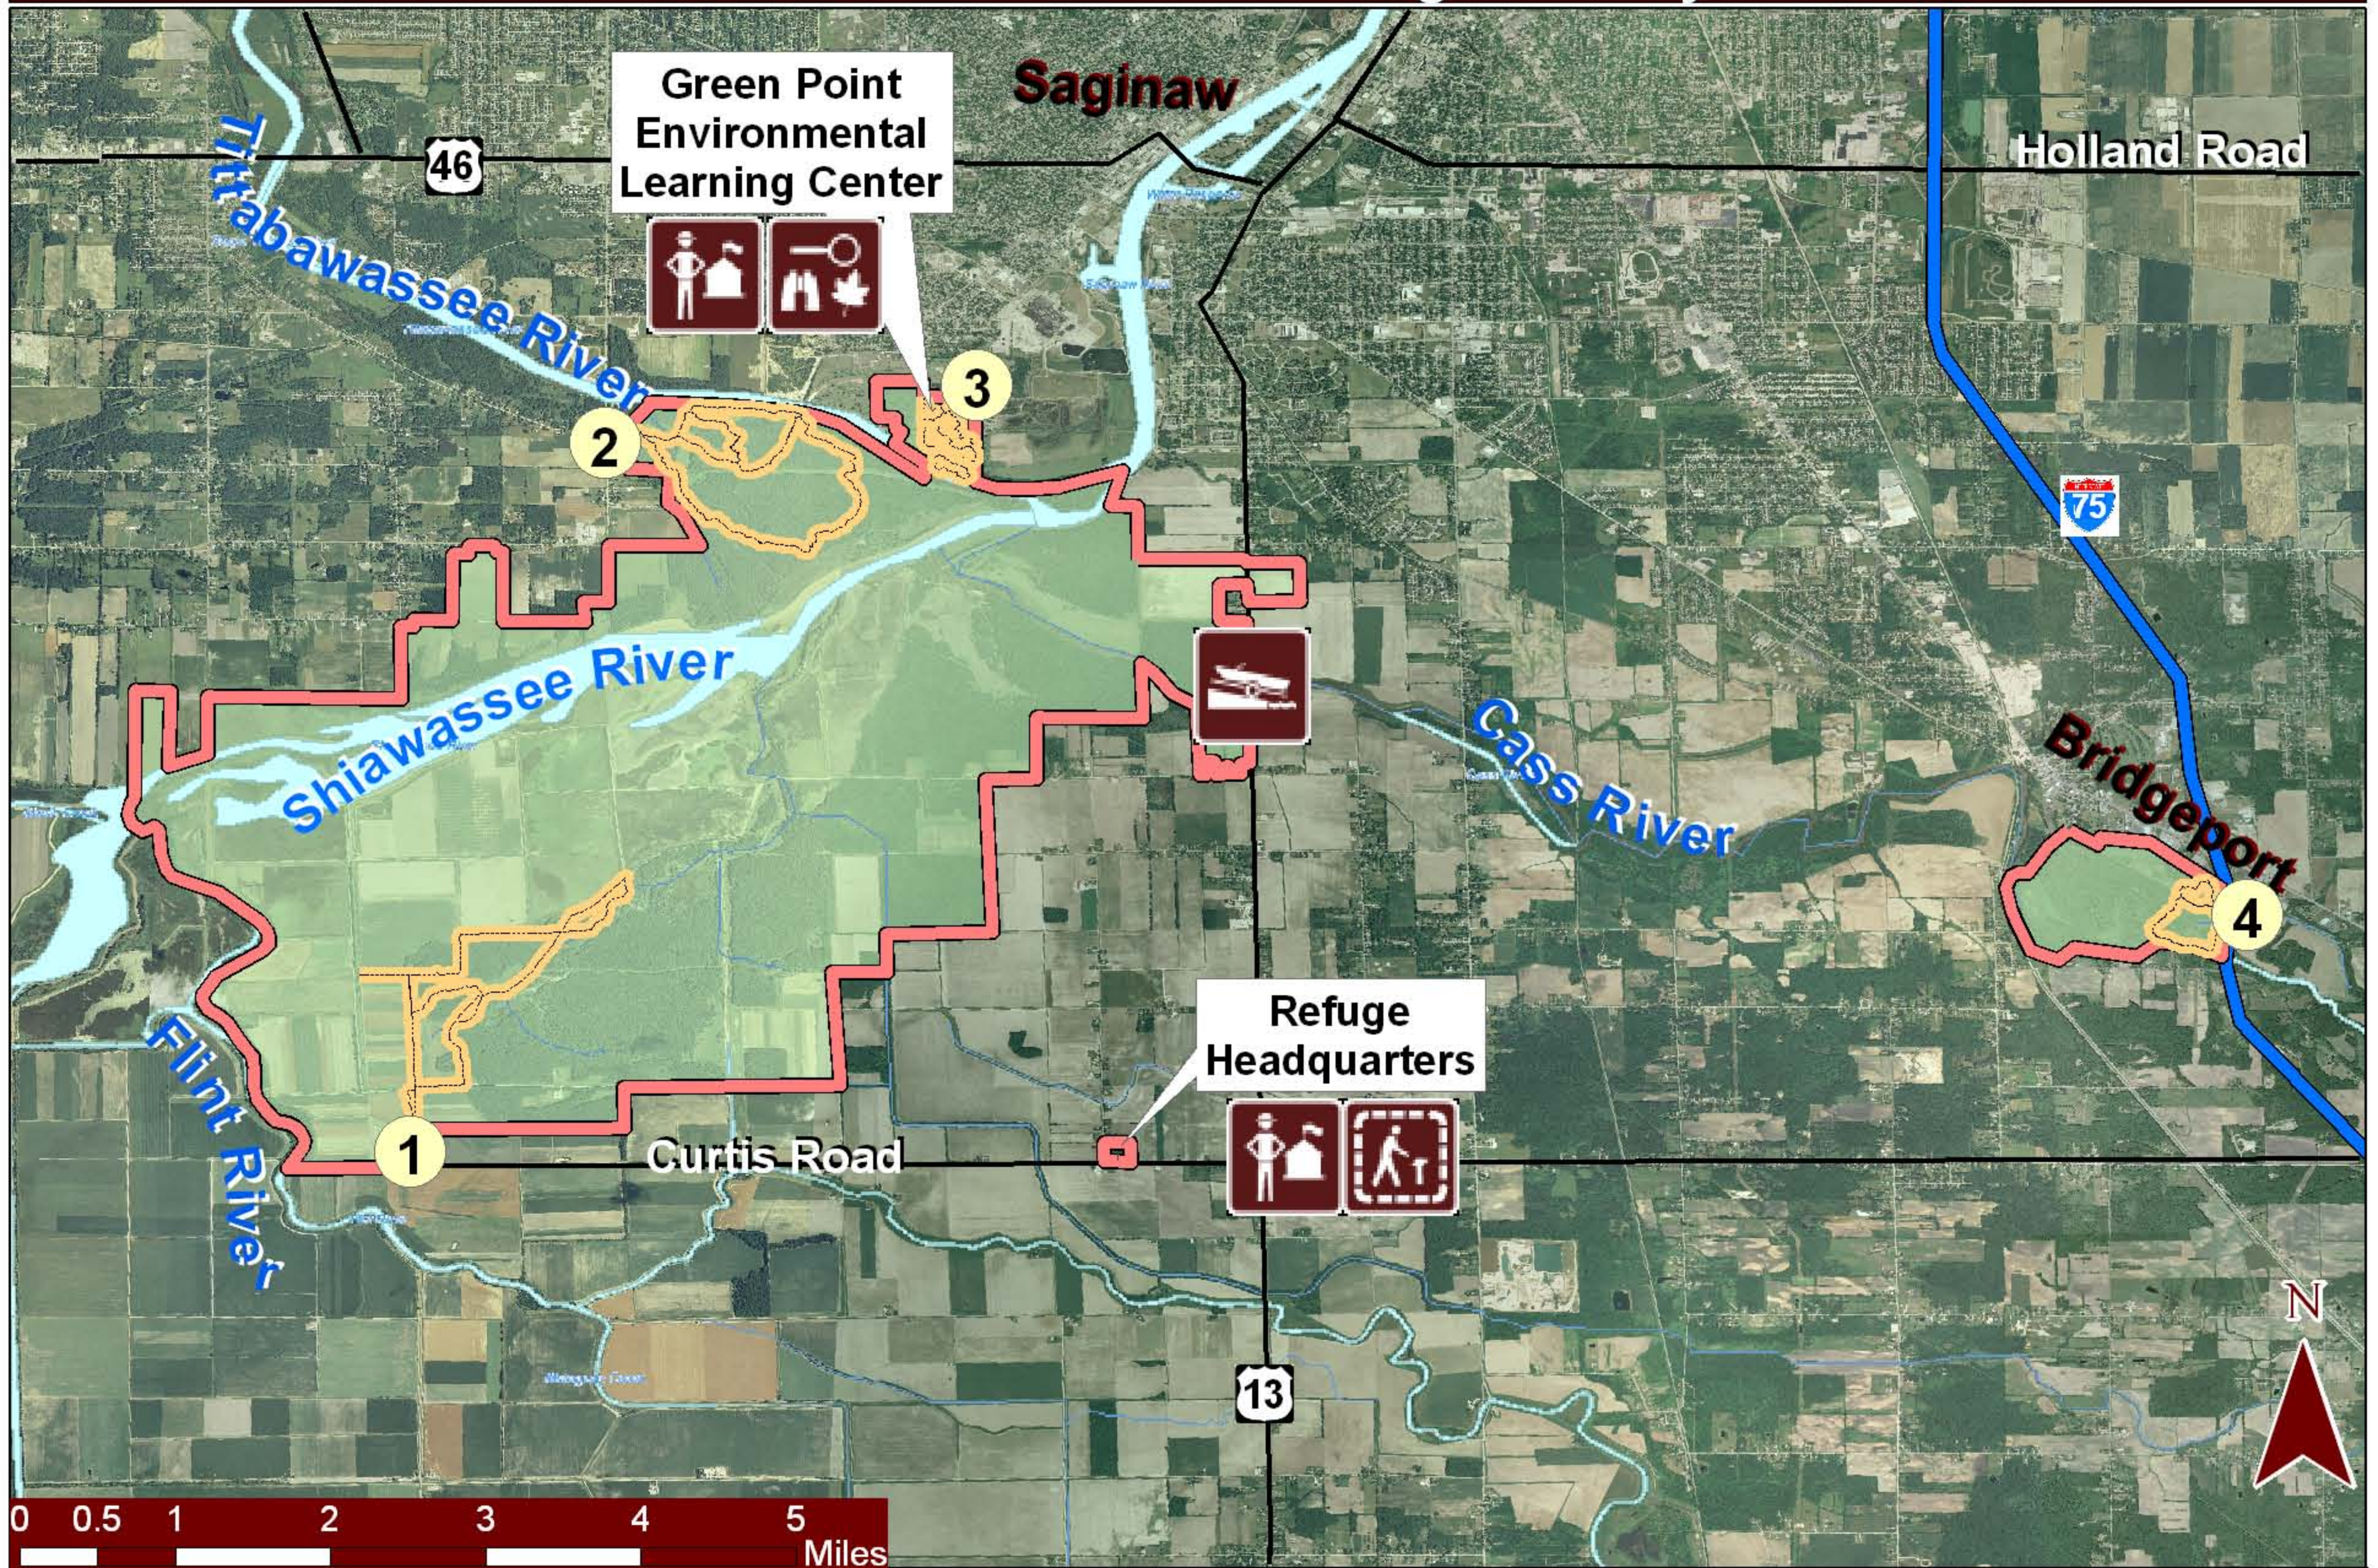

# Shiawasse National Wildlife Refuge Trail System

## Legend

-  Walking Trail
-  Refuge Boundary

-  1 Ferguson Bayou Trail
-  2 Woodland Trail
-  3 Green Point Trail
-  4 Cass River Trail

Offices

Boat Launch

Self-Guided Interpretive Trail

Educational Programs