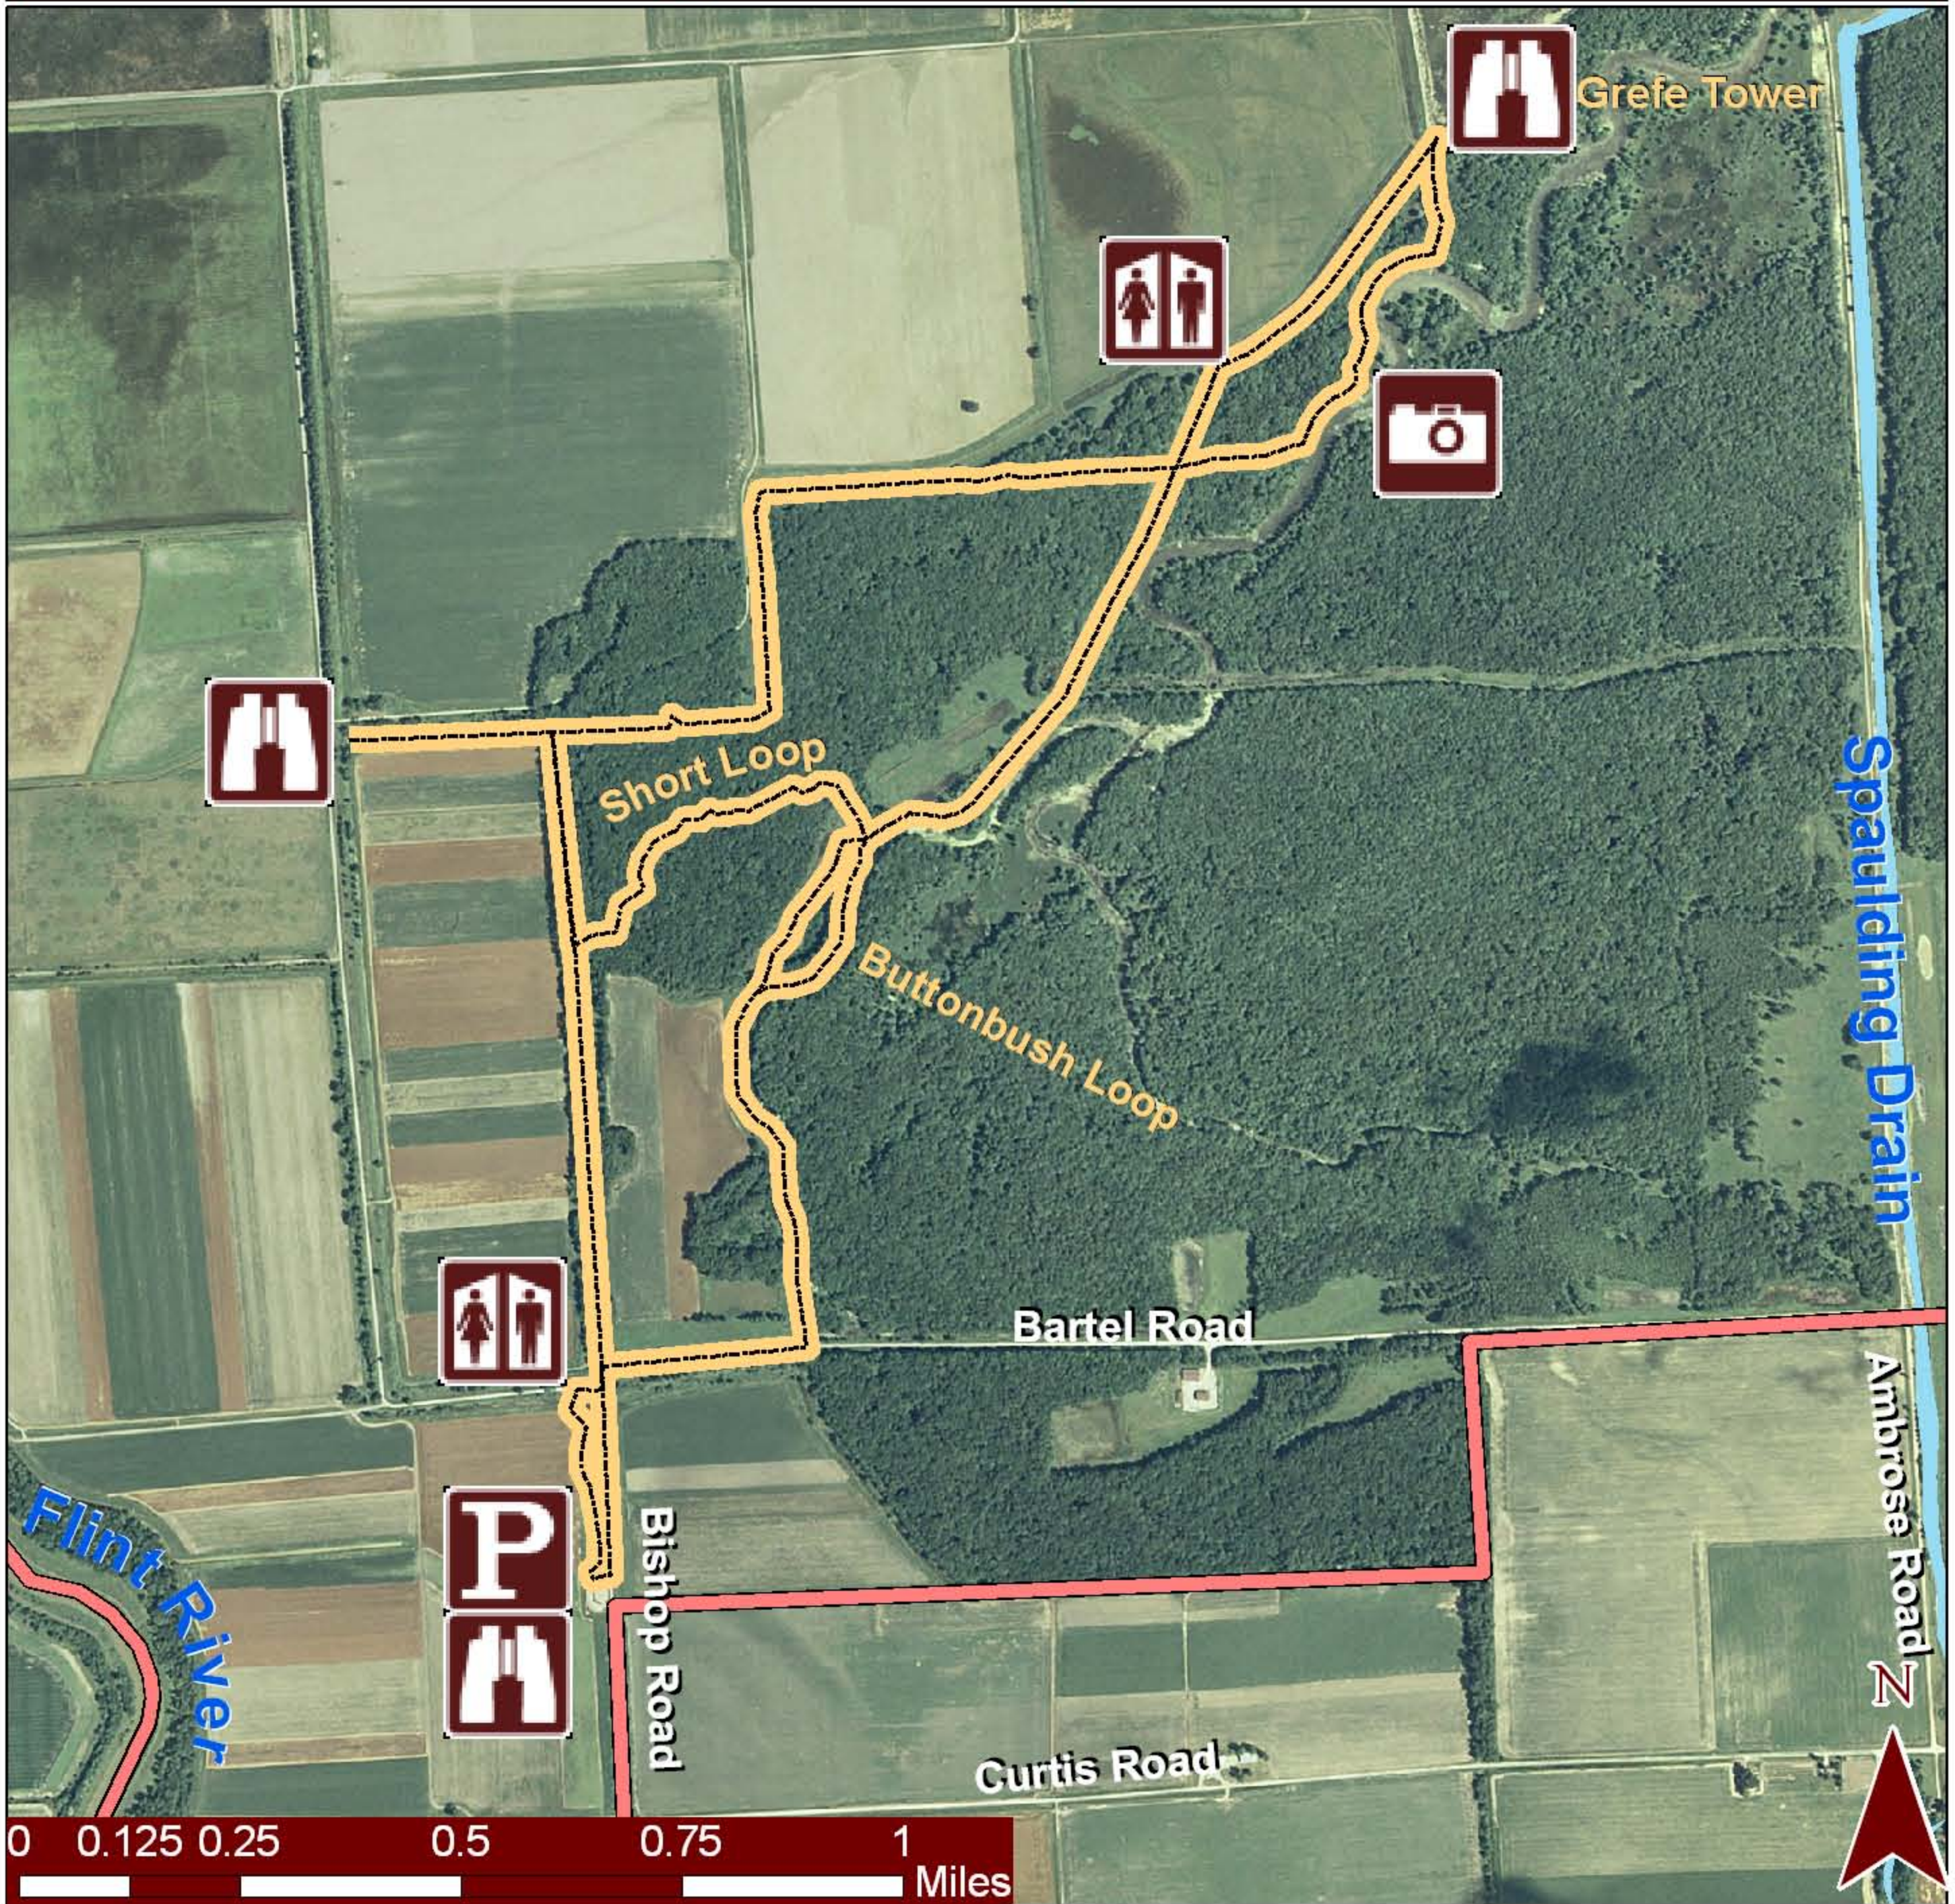

Ferguson Bayou Trail

Legend

- Ferguson Bayou Trail
- Refuge Boundary

Restrooms

Photography Blind

Parking

Wildlife Viewing Area

Trail Uses