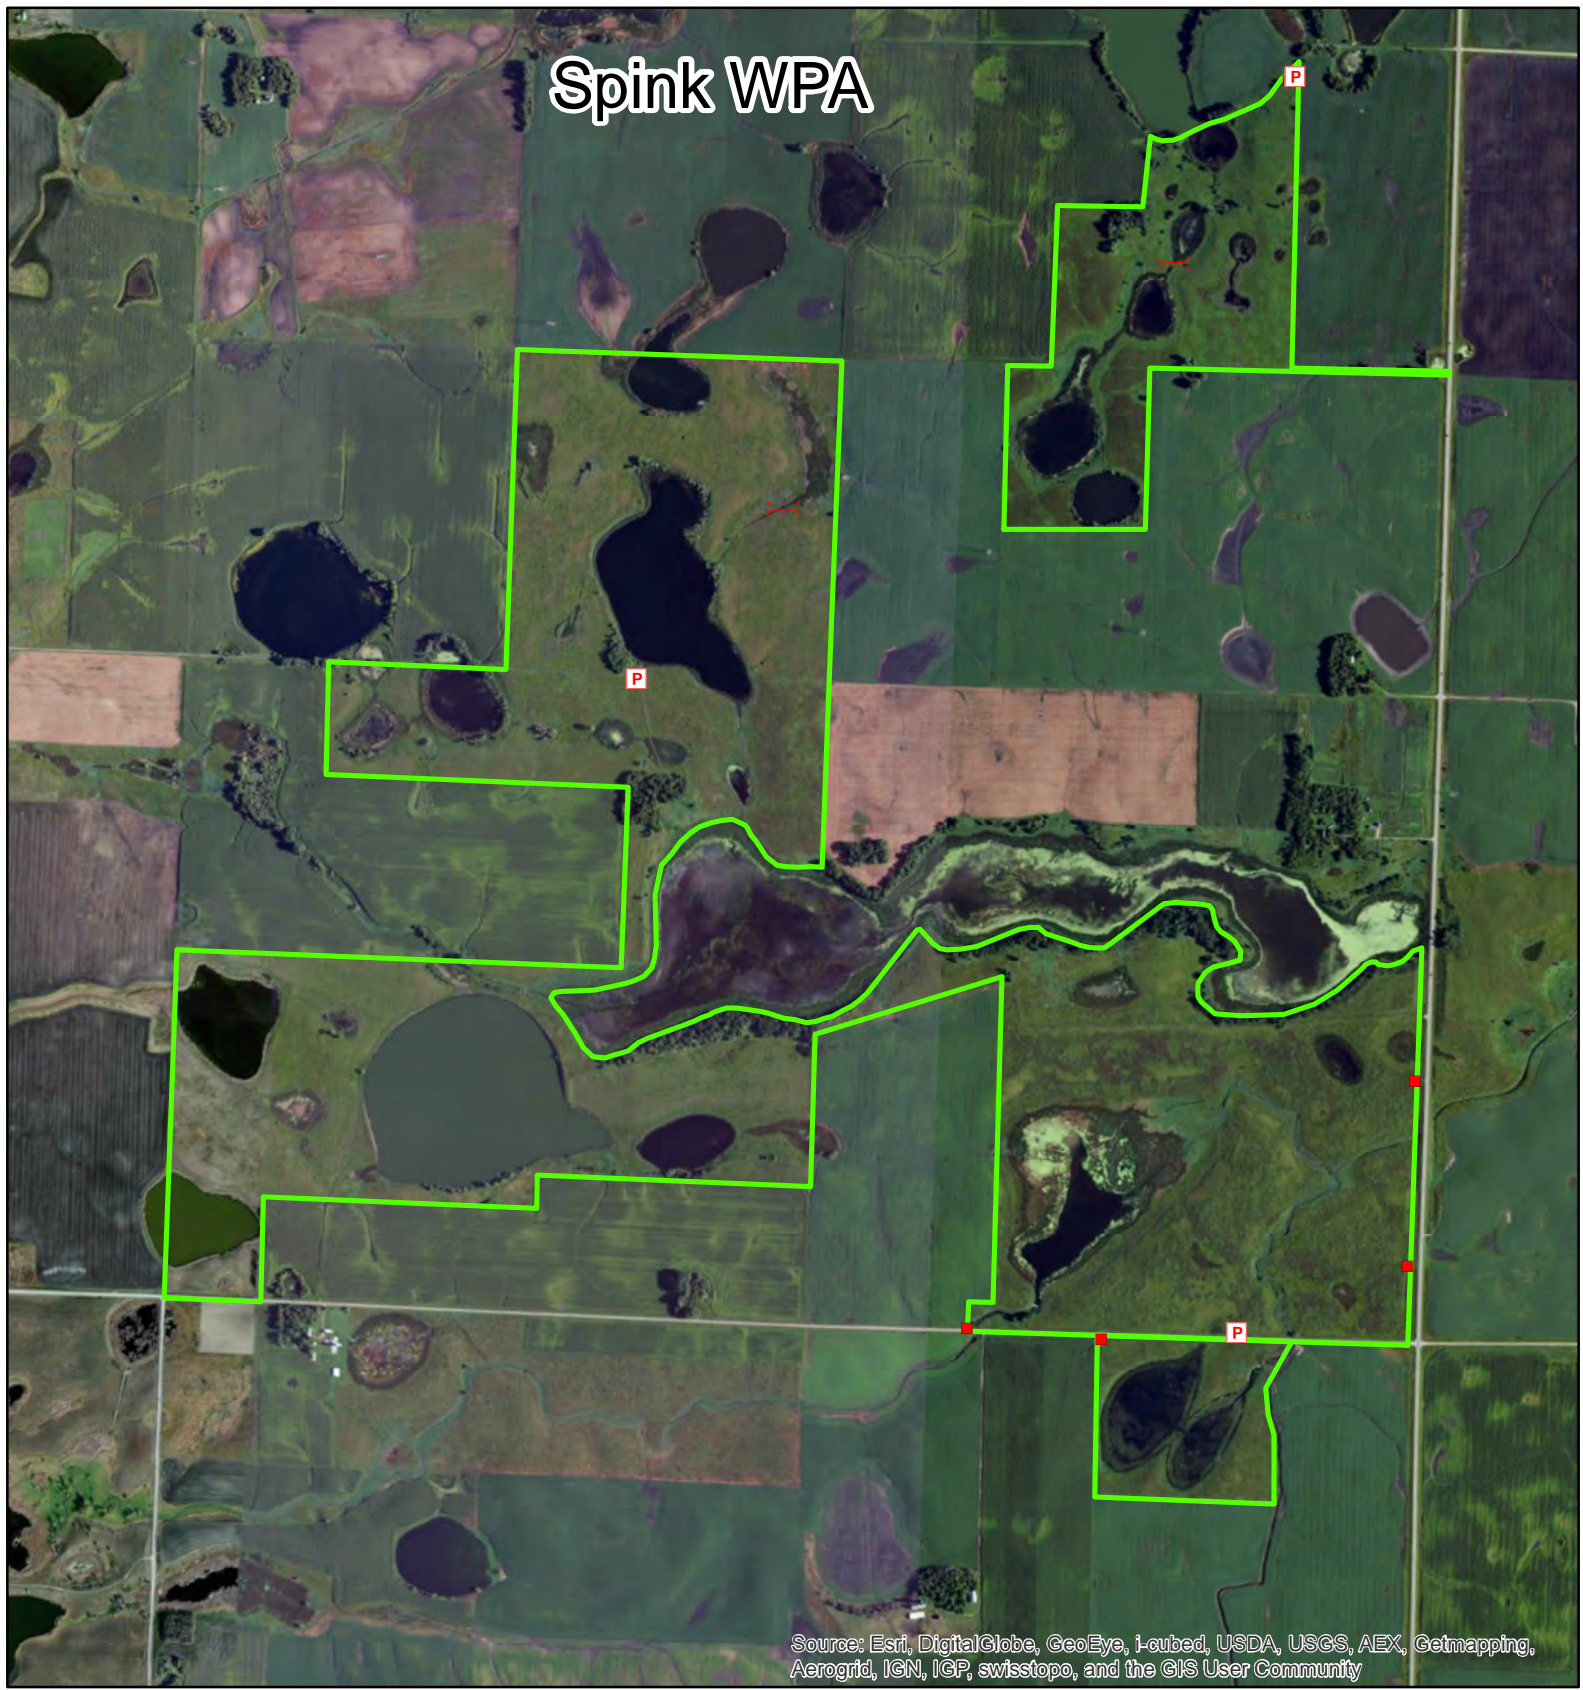

Spink WPA

Source: Esri, DigitalGlobe, GeoEye, i-cubed, USDA, USGS, AEX, Getmapping, Aerogrid, IGN, IGP, swisstopo, and the GIS User Community

 Waterfowl Production Areas

 Boat Access

 Crossing

 Field Approach

 Parking Area

 Other

Grant County
US Fish and Wildlife Service
Fergus Falls Wetland Management District
Date: 1/14/2015