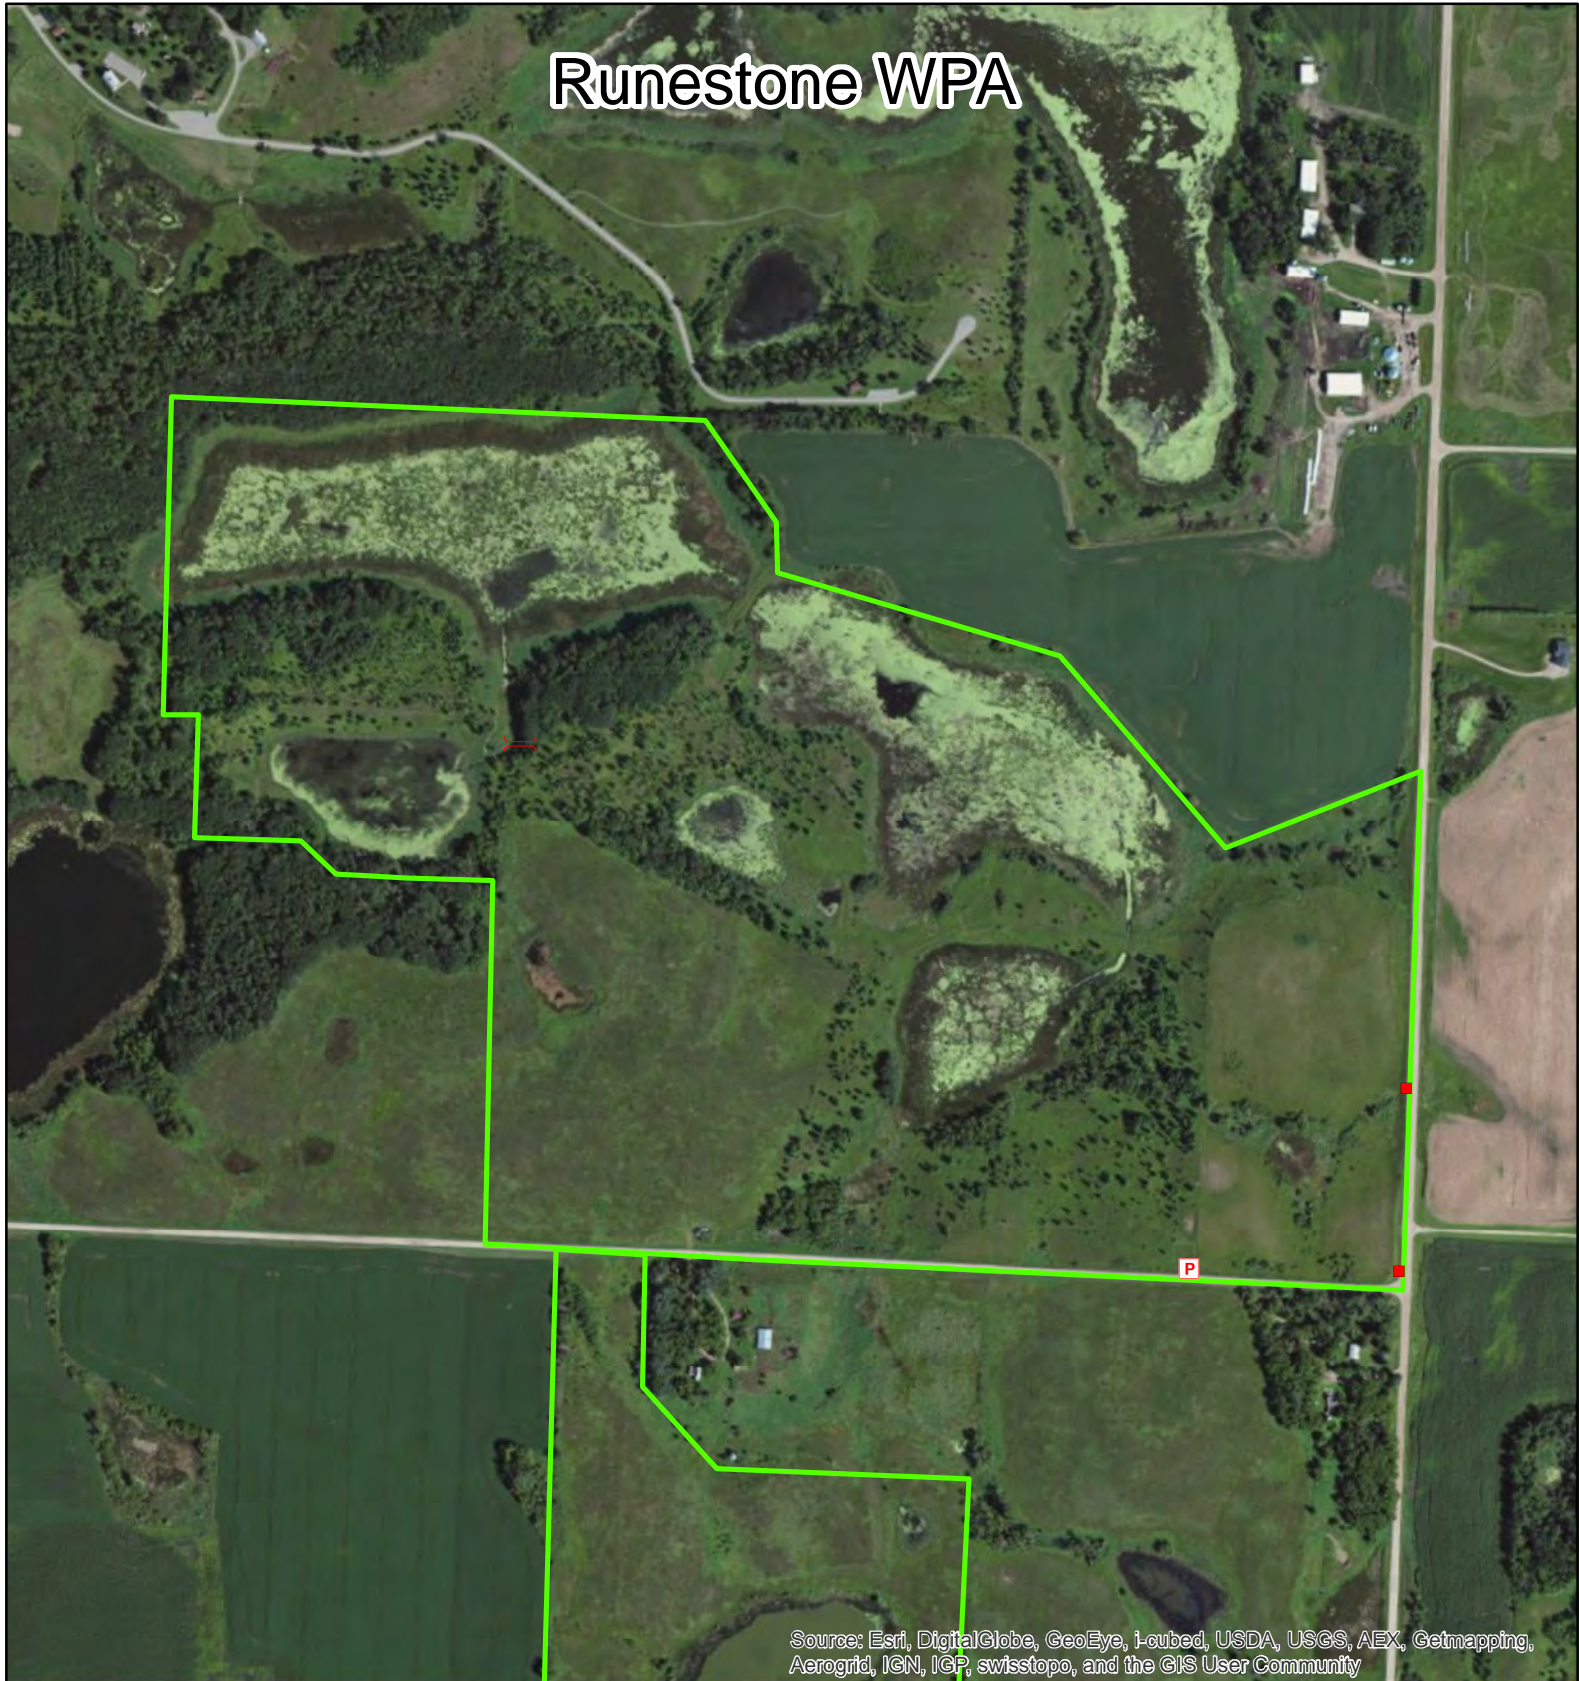

Runestone WPA

	Waterfowl Production Areas
	Boat Access
	Crossing
	Field Approach
	Parking Area
	Other

Douglas County
US Fish and Wildlife Service
Fergus Falls Wetland Management District
Date: 1/14/2015