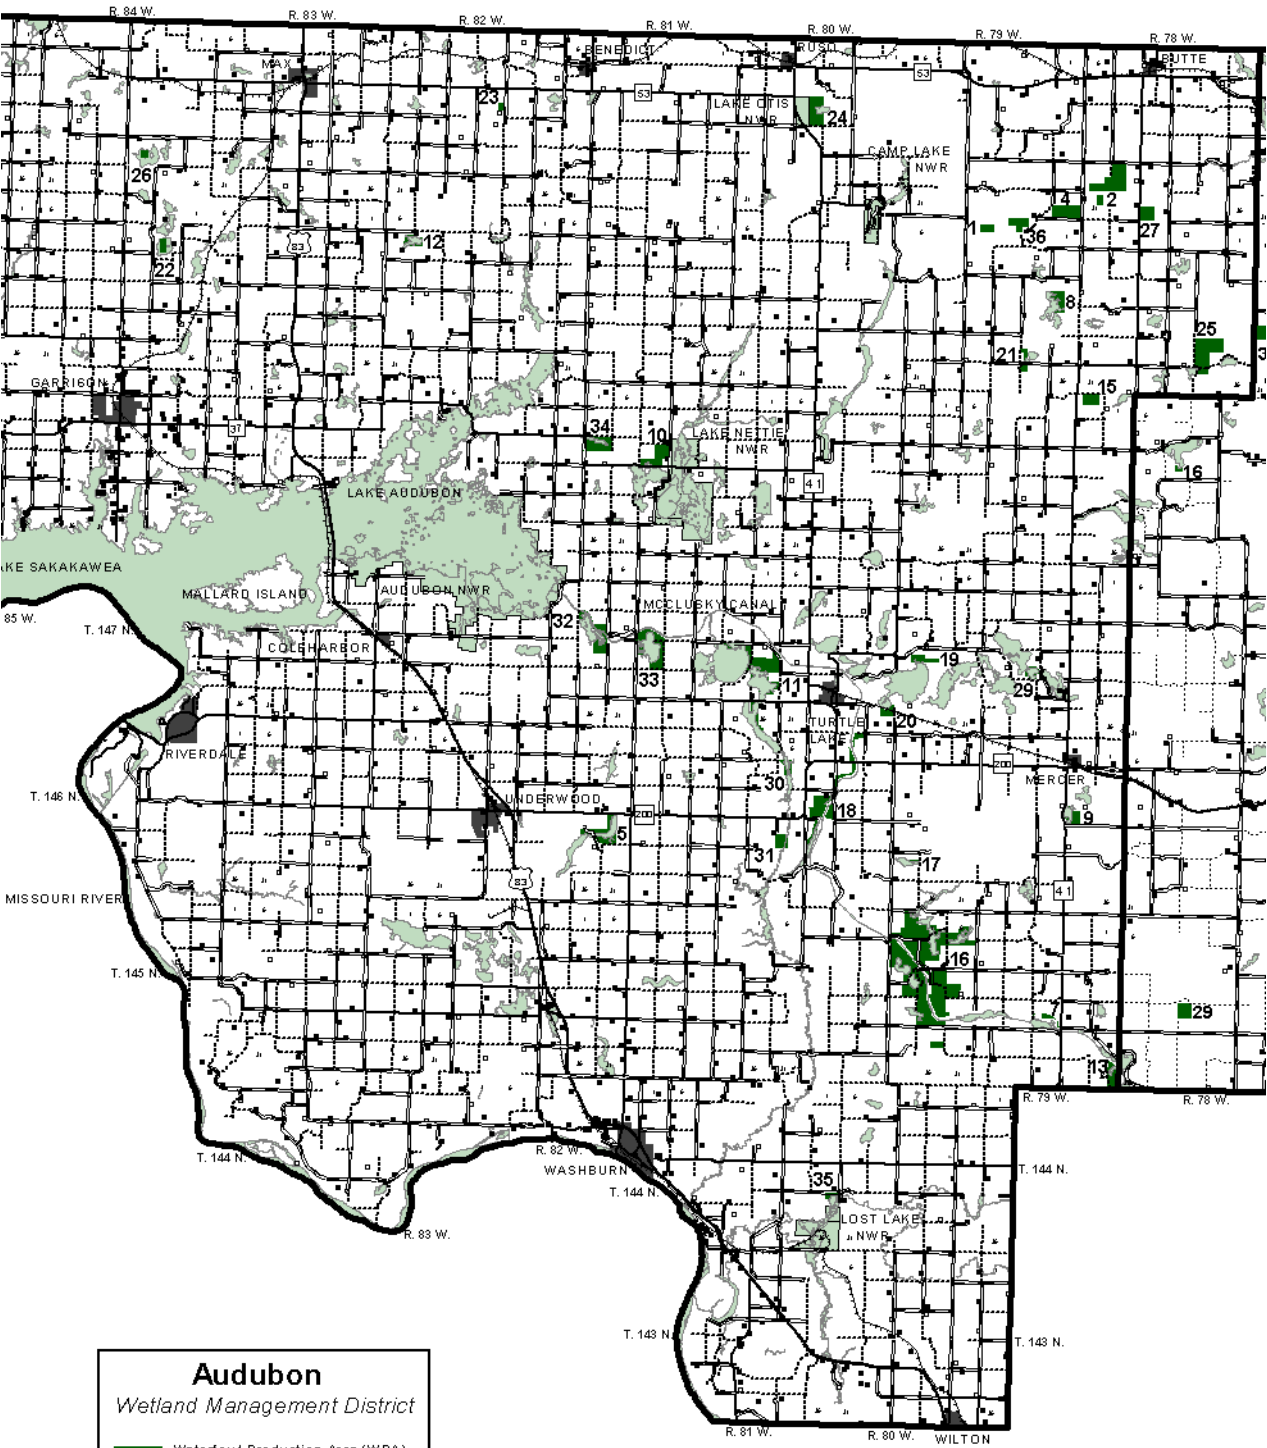

# McLean County

**Audubon**  
*Wetland Management District*

- Waterfowl Production Area (WPA)
- Wildlife Development Area (WDA)
- National Wildlife Refuge (NWR)
- Paved Road
- Gravel Road
- Trail
- Wetland
- Occupied Dwelling
- Vacant Dwelling
- County Boundary

# McLean County

**Audubon**  
Wetland Management District

- Waterfowl Production Area (WPA)  
Wildlife Development Area (WDA)
- National Wildlife Refuge (NWR)
- Paved Road
- Gravel Road
- Trail
- Wetland
- Occupied Dwelling
- Vacant Dwelling
- County Boundary

## **McLean County Waterfowl Production Areas (WPAs) and Wildlife Development Areas (WDAs)**

- 1 Aurena WPA
- 2 Blomeke WPA, Dossenko WPA, Williams WPA
- 3 Blue Hill WPA
- 4 Butte WPA
- 5 Coal Coulee WDA
- 6 East Fines WPA, West Fines WPA
- 7 East Park Lake WDA
- 8 Evanenko WPA
- 9 Gaub WPA
- 10 Haas WDA
- 11 Haas WPA, Turtle Lake III WDA
- 12 Haugeberg WPA
- 13 Heckers Lake WDA
- 14 Hove-Young WPA
- 15 Ketterling WPA
- 16 Koenig WDA
- 17 Laib WPA
- 18 Lake Holmes Outlet WDA
- 19 Lake Williams North WDA
- 20 Lake Williams South WDA
- 21 Love WPA
- 22 McGinnis WPA
- 23 Orluck WPA
- 24 Otis WPA
- 25 Panko WPA
- 26 Rosemont WPA
- 27 Schott WPA
- 28 Snippen WPA
- 29 Stute WPA
- 30 Turtle Creek II WDA
- 31 Turtle Creek III WDA
- 32 Turtle Lake I WDA
- 33 Turtle Lake II WDA
- 34 Weishaar WPA
- 35 West Lost Lake WDA
- 36 Zarek WPA