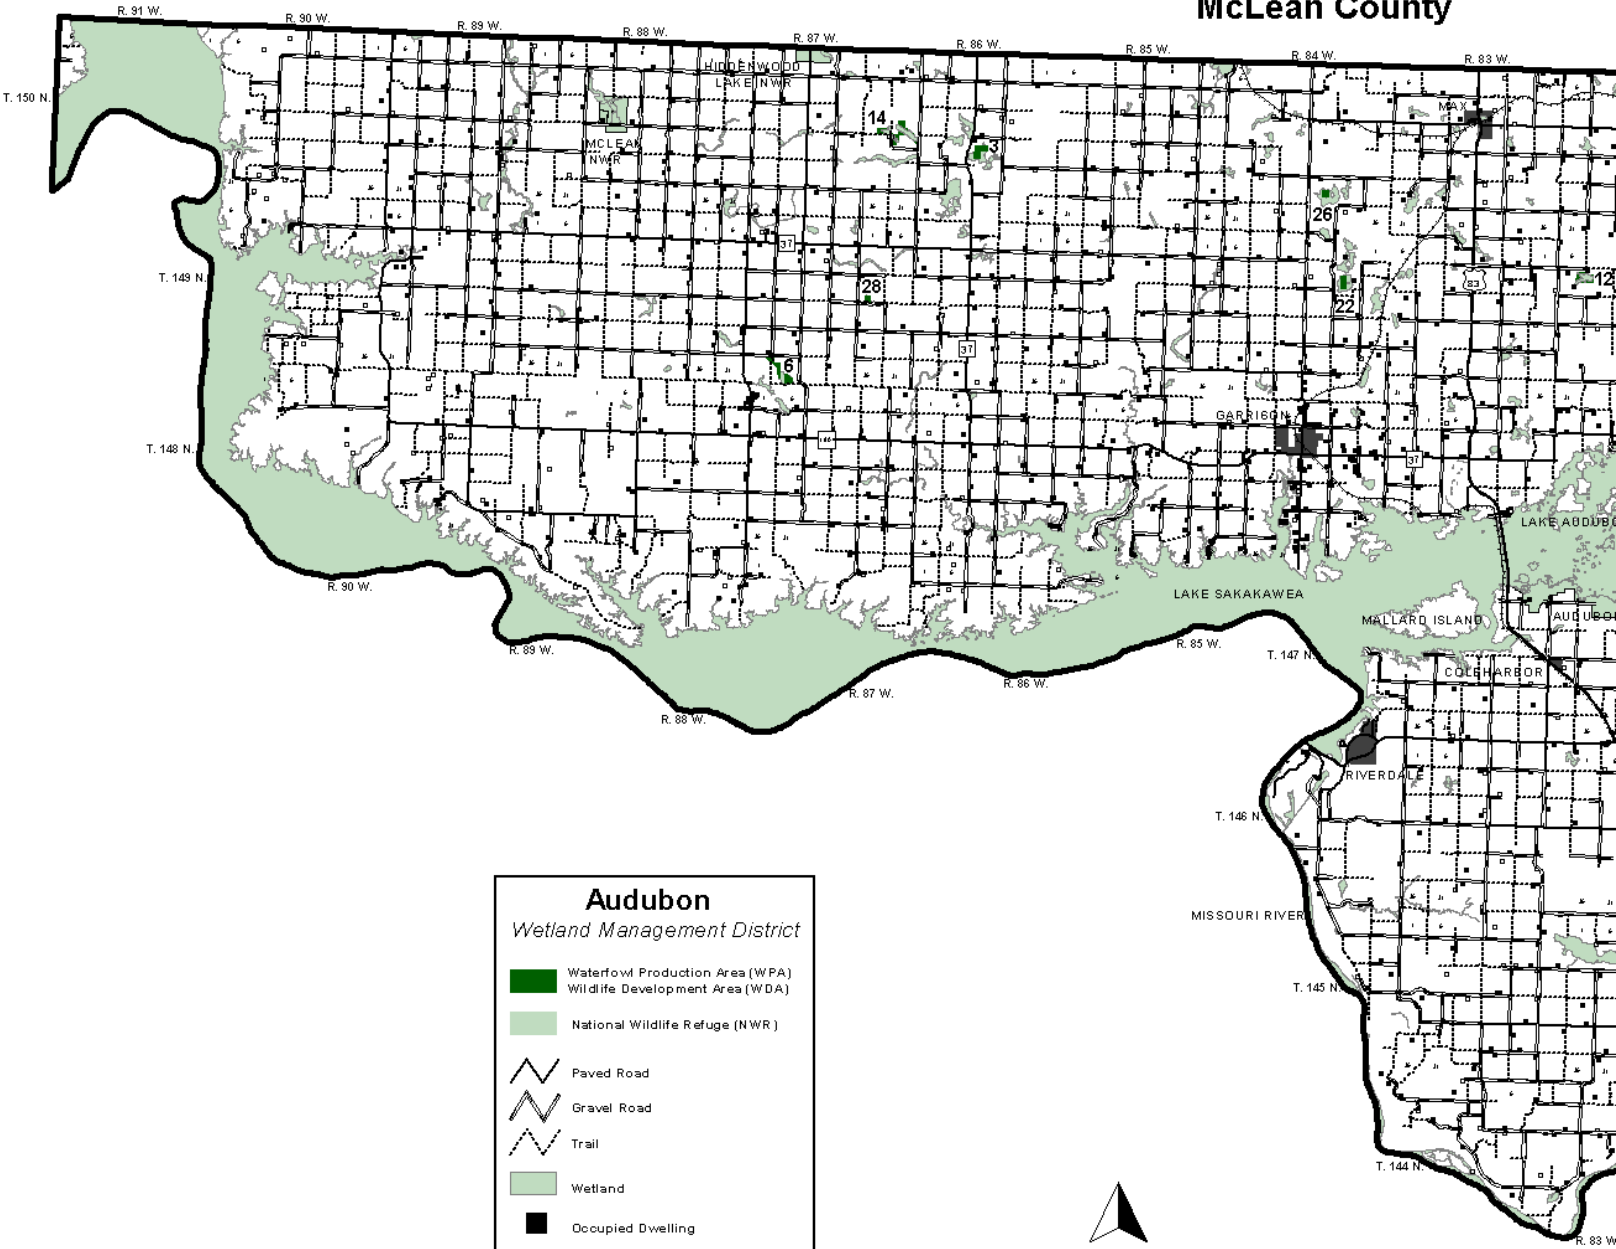

# McLean County

**Audubon**  
*Wetland Management District*

- Waterfowl Production Area (WPA)
- Wildlife Development Area (WDA)
- National Wildlife Refuge (NWR)
- Paved Road
- Gravel Road
- Trail
- Wetland
- Occupied Dwelling
- Vacant Dwelling
- County Boundary

# McLean County

**Audubon**  
Wetland Management District

- Waterfowl Production Area (WPA)  
Wildlife Development Area (WDA)
- National Wildlife Refuge (NWR)
- Paved Road
- Gravel Road
- Trail
- Wetland
- Occupied Dwelling
- Vacant Dwelling
- County Boundary

## **McLean County Waterfowl Production Areas (WPAs) and Wildlife Development Areas (WDAs)**

- 1 Aurena WPA
- 2 Blomeke WPA, Dossenko WPA, Williams WPA
- 3 Blue Hill WPA
- 4 Butte WPA
- 5 Coal Coulee WDA
- 6 East Fines WPA, West Fines WPA
- 7 East Park Lake WDA
- 8 Evanenko WPA
- 9 Gaub WPA
- 10 Haas WDA
- 11 Haas WPA, Turtle Lake III WDA
- 12 Haugeberg WPA
- 13 Heckers Lake WDA
- 14 Hove-Young WPA
- 15 Ketterling WPA
- 16 Koenig WDA
- 17 Laib WPA
- 18 Lake Holmes Outlet WDA
- 19 Lake Williams North WDA
- 20 Lake Williams South WDA
- 21 Love WPA
- 22 McGinnis WPA
- 23 Orluck WPA
- 24 Otis WPA
- 25 Panko WPA
- 26 Rosemont WPA
- 27 Schott WPA
- 28 Snippen WPA
- 29 Stute WPA
- 30 Turtle Creek II WDA
- 31 Turtle Creek III WDA
- 32 Turtle Lake I WDA
- 33 Turtle Lake II WDA
- 34 Weishaar WPA
- 35 West Lost Lake WDA
- 36 Zarek WPA