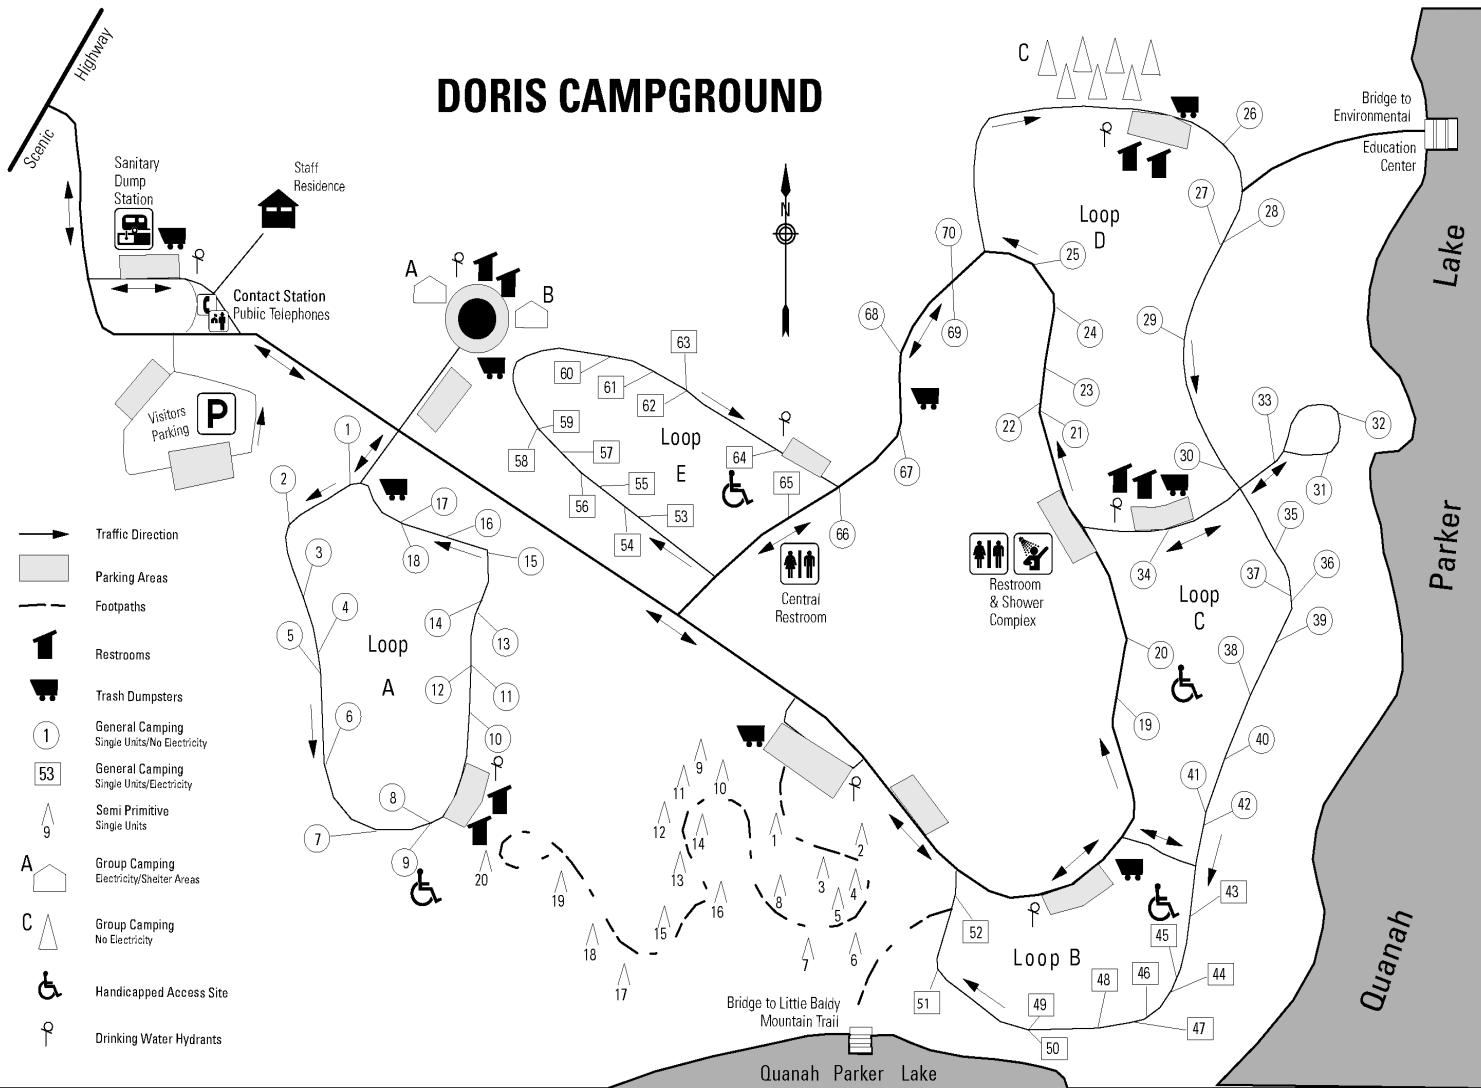

DORIS CAMPGROUND

- Traffic Direction
- Parking Areas
- Footpaths
- Restrooms
- Trash Dumpsters
- General Camping Single Units/No Electricity
- General Camping Single Units/Electricity
- Semi Primitive Single Units
- Group Camping Electricity/Shelter Areas
- Group Camping No Electricity
- Handicapped Access Site
- Drinking Water Hydrants