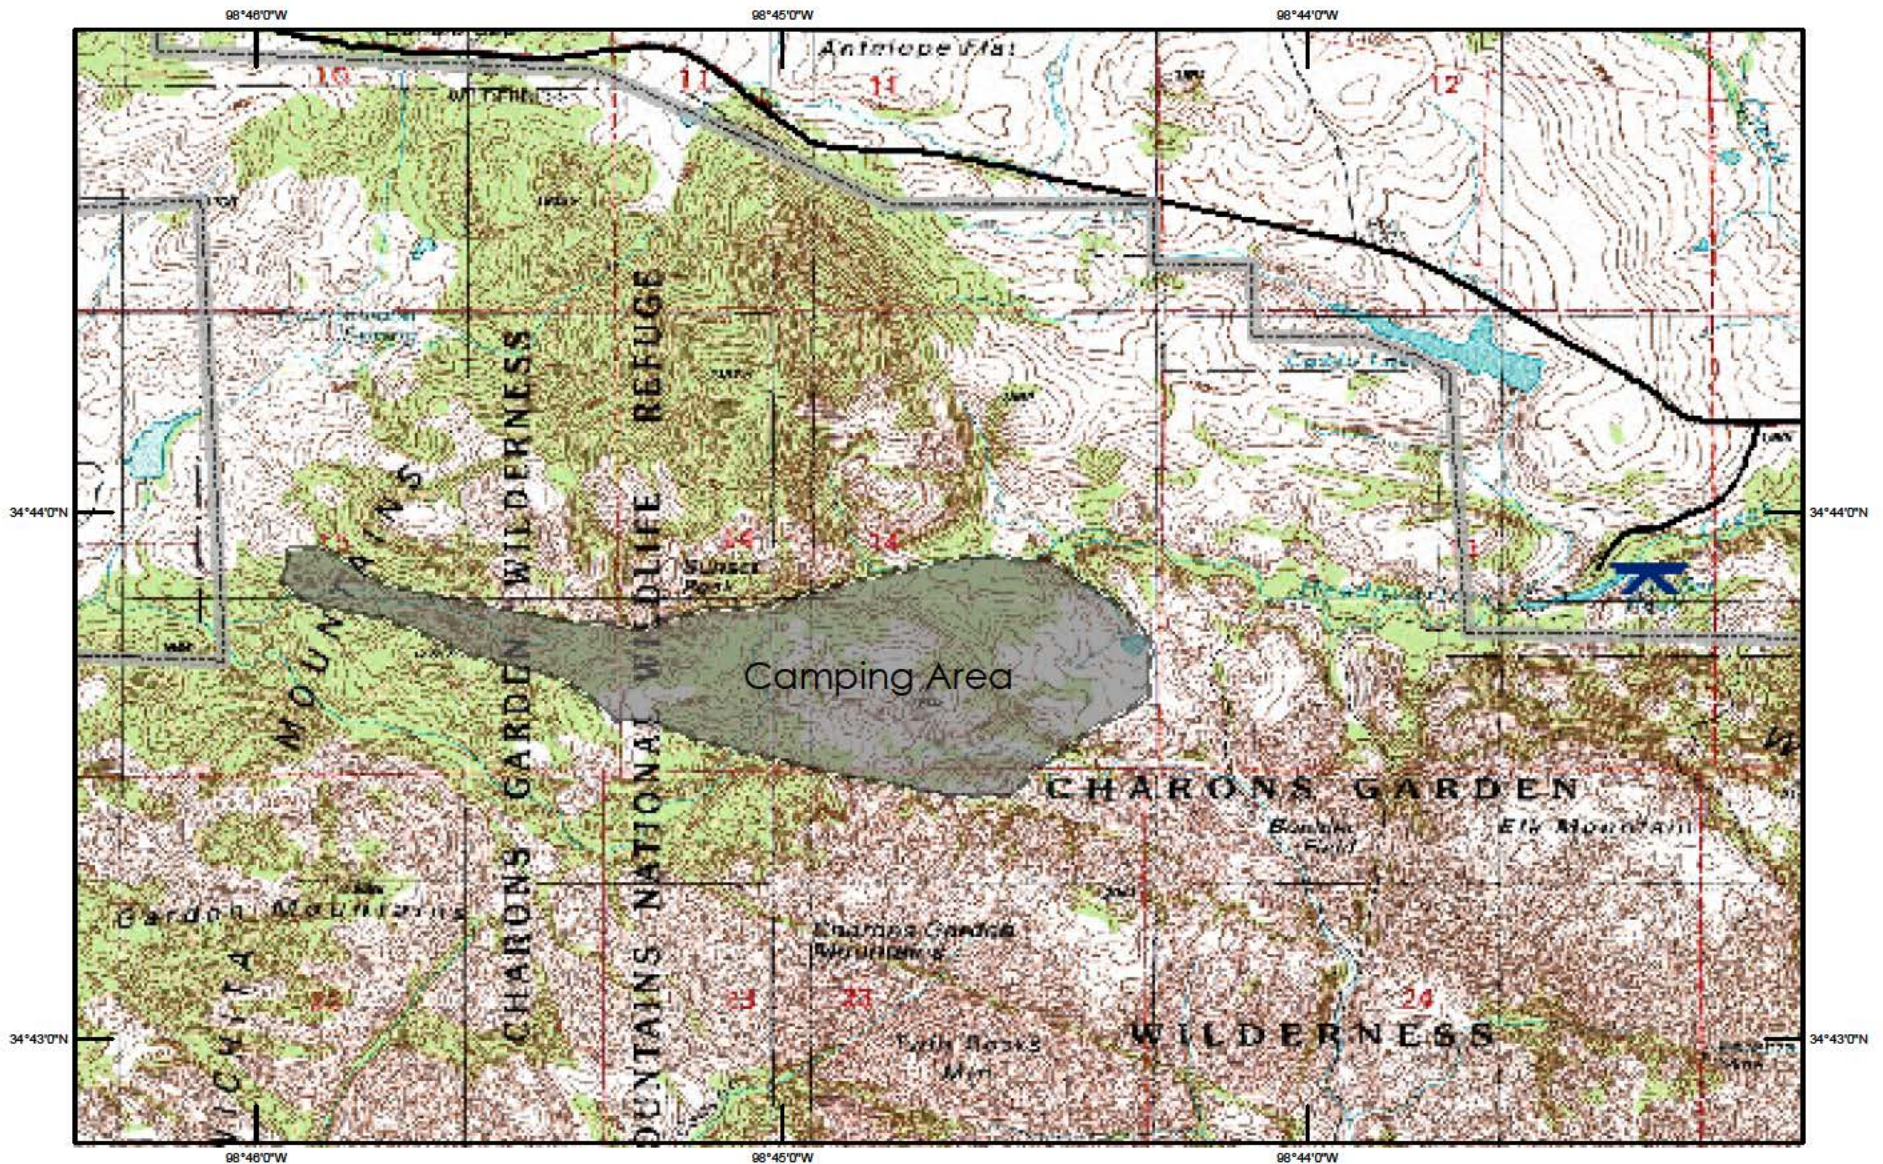

### Wichita Mountains Wildlife Refuge

Indianahoma, Oklahoma

*Backcountry Camping Area  
in Charon's Garden Wilderness*

The area approved for backcountry camping is located in the valley south of Sunset Peak and the grasslands to the west of Sunset Peak.

The entire area is easily accessed by the westernmost trail leaving Sunset Picnic Area.

-  Approved Area for Permit Camping
-  Charon's Garden Wilderness
-  Sunset Picnic Area
-  Road