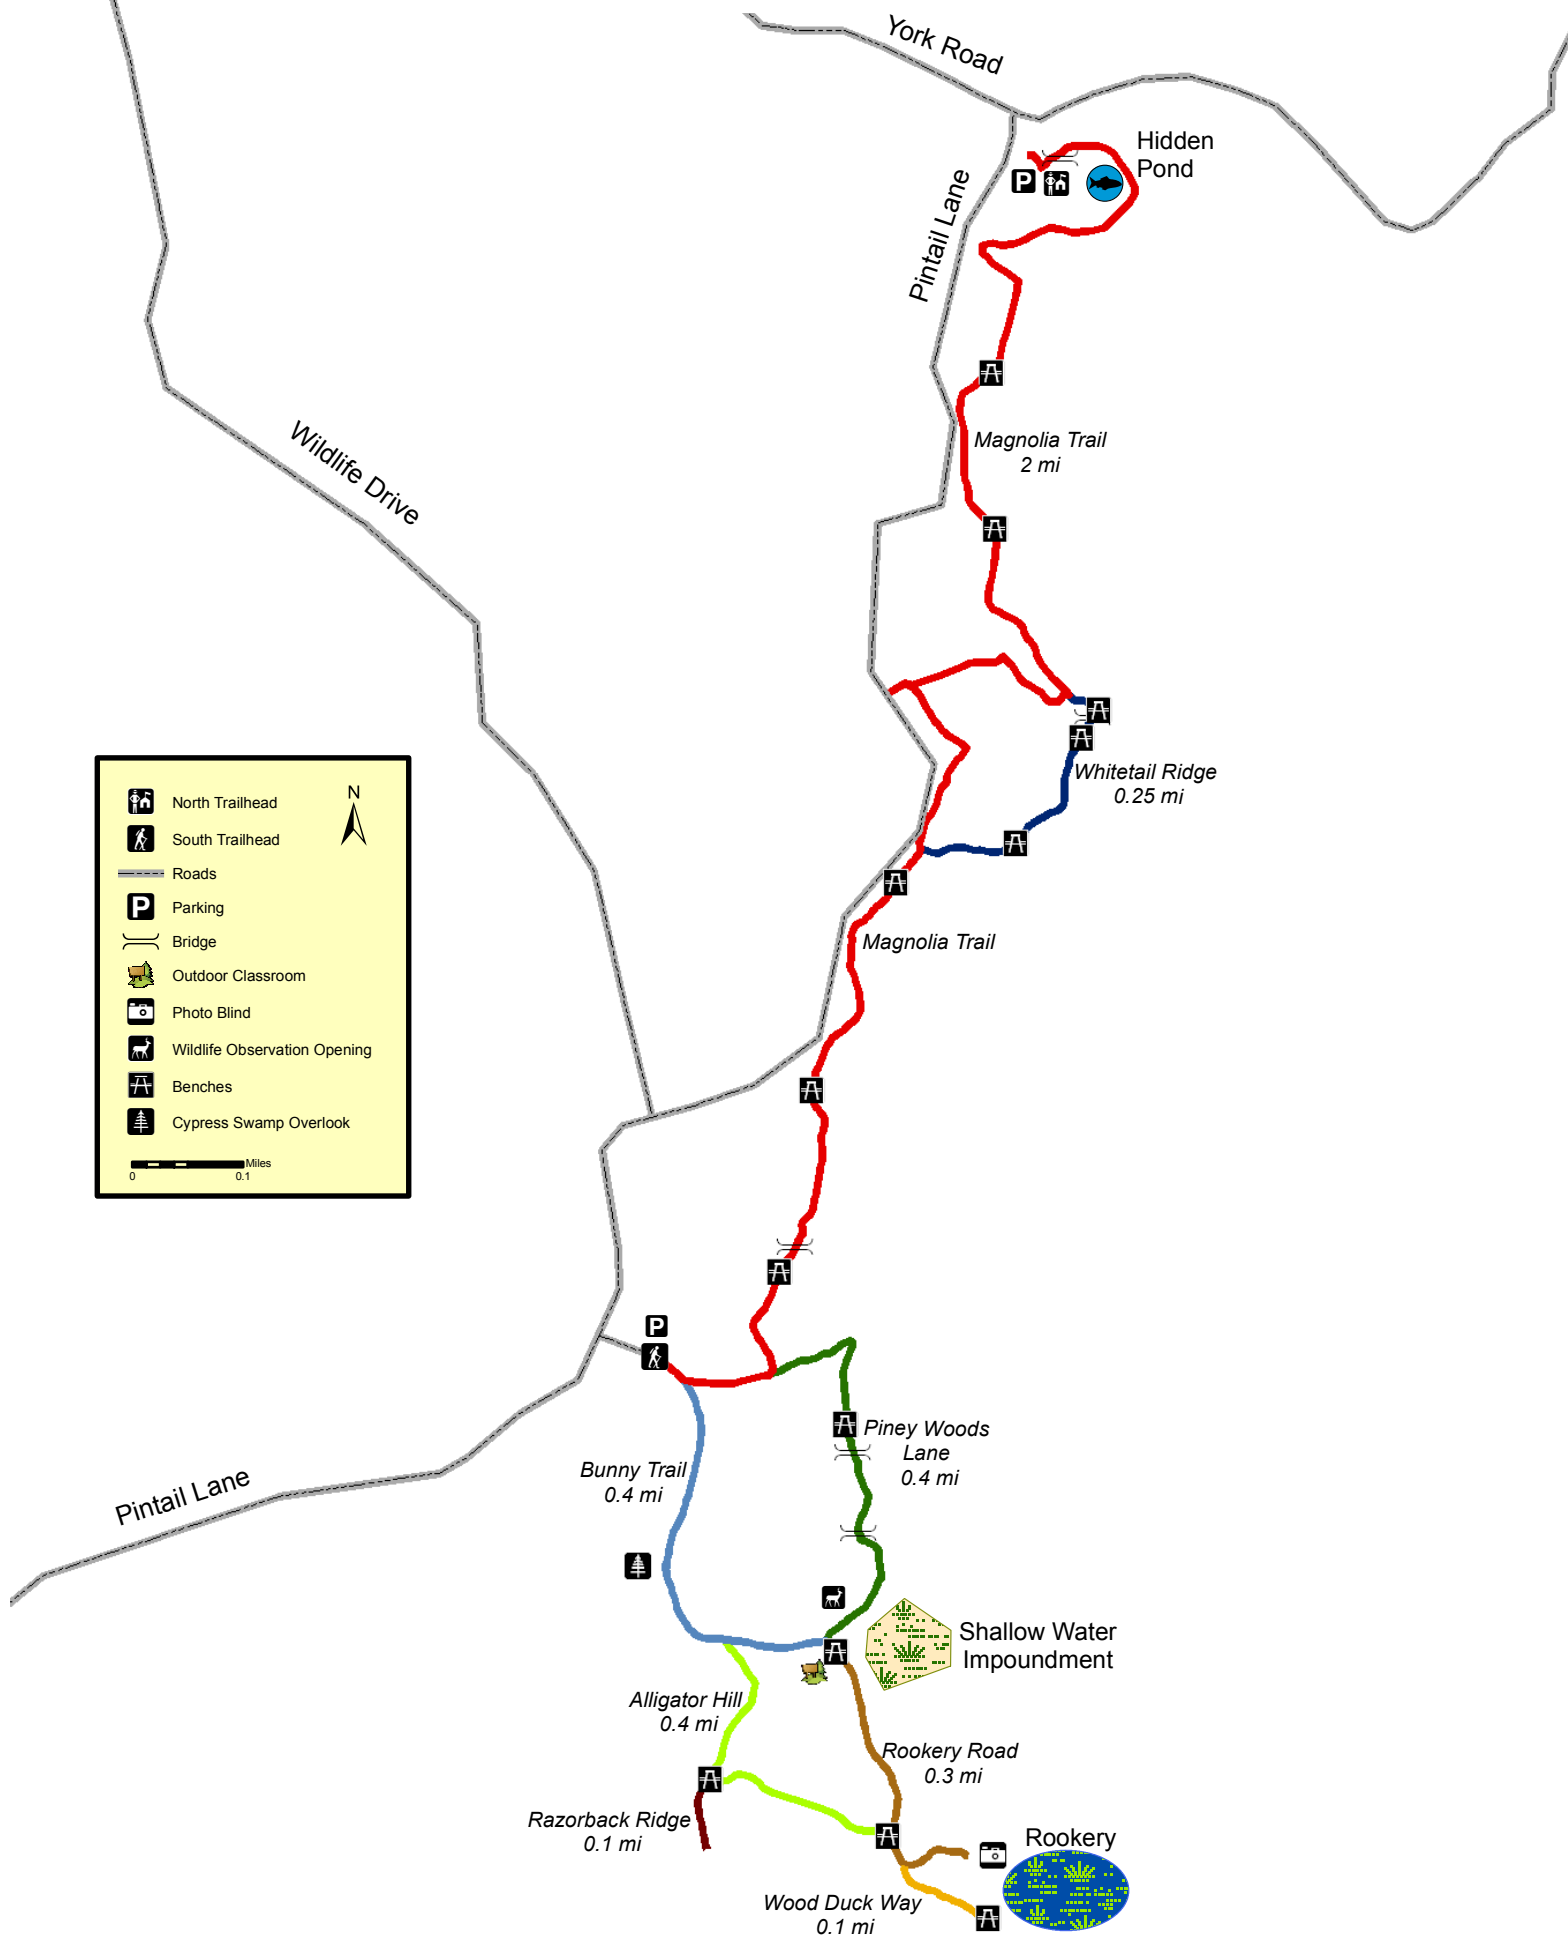

# Magnolia Trail Complex

	North Trailhead	
	South Trailhead	
	Roads	
	Parking	
	Bridge	
	Outdoor Classroom	
	Photo Blind	
	Wildlife Observation Opening	
	Benches	
	Cypress Swamp Overlook	