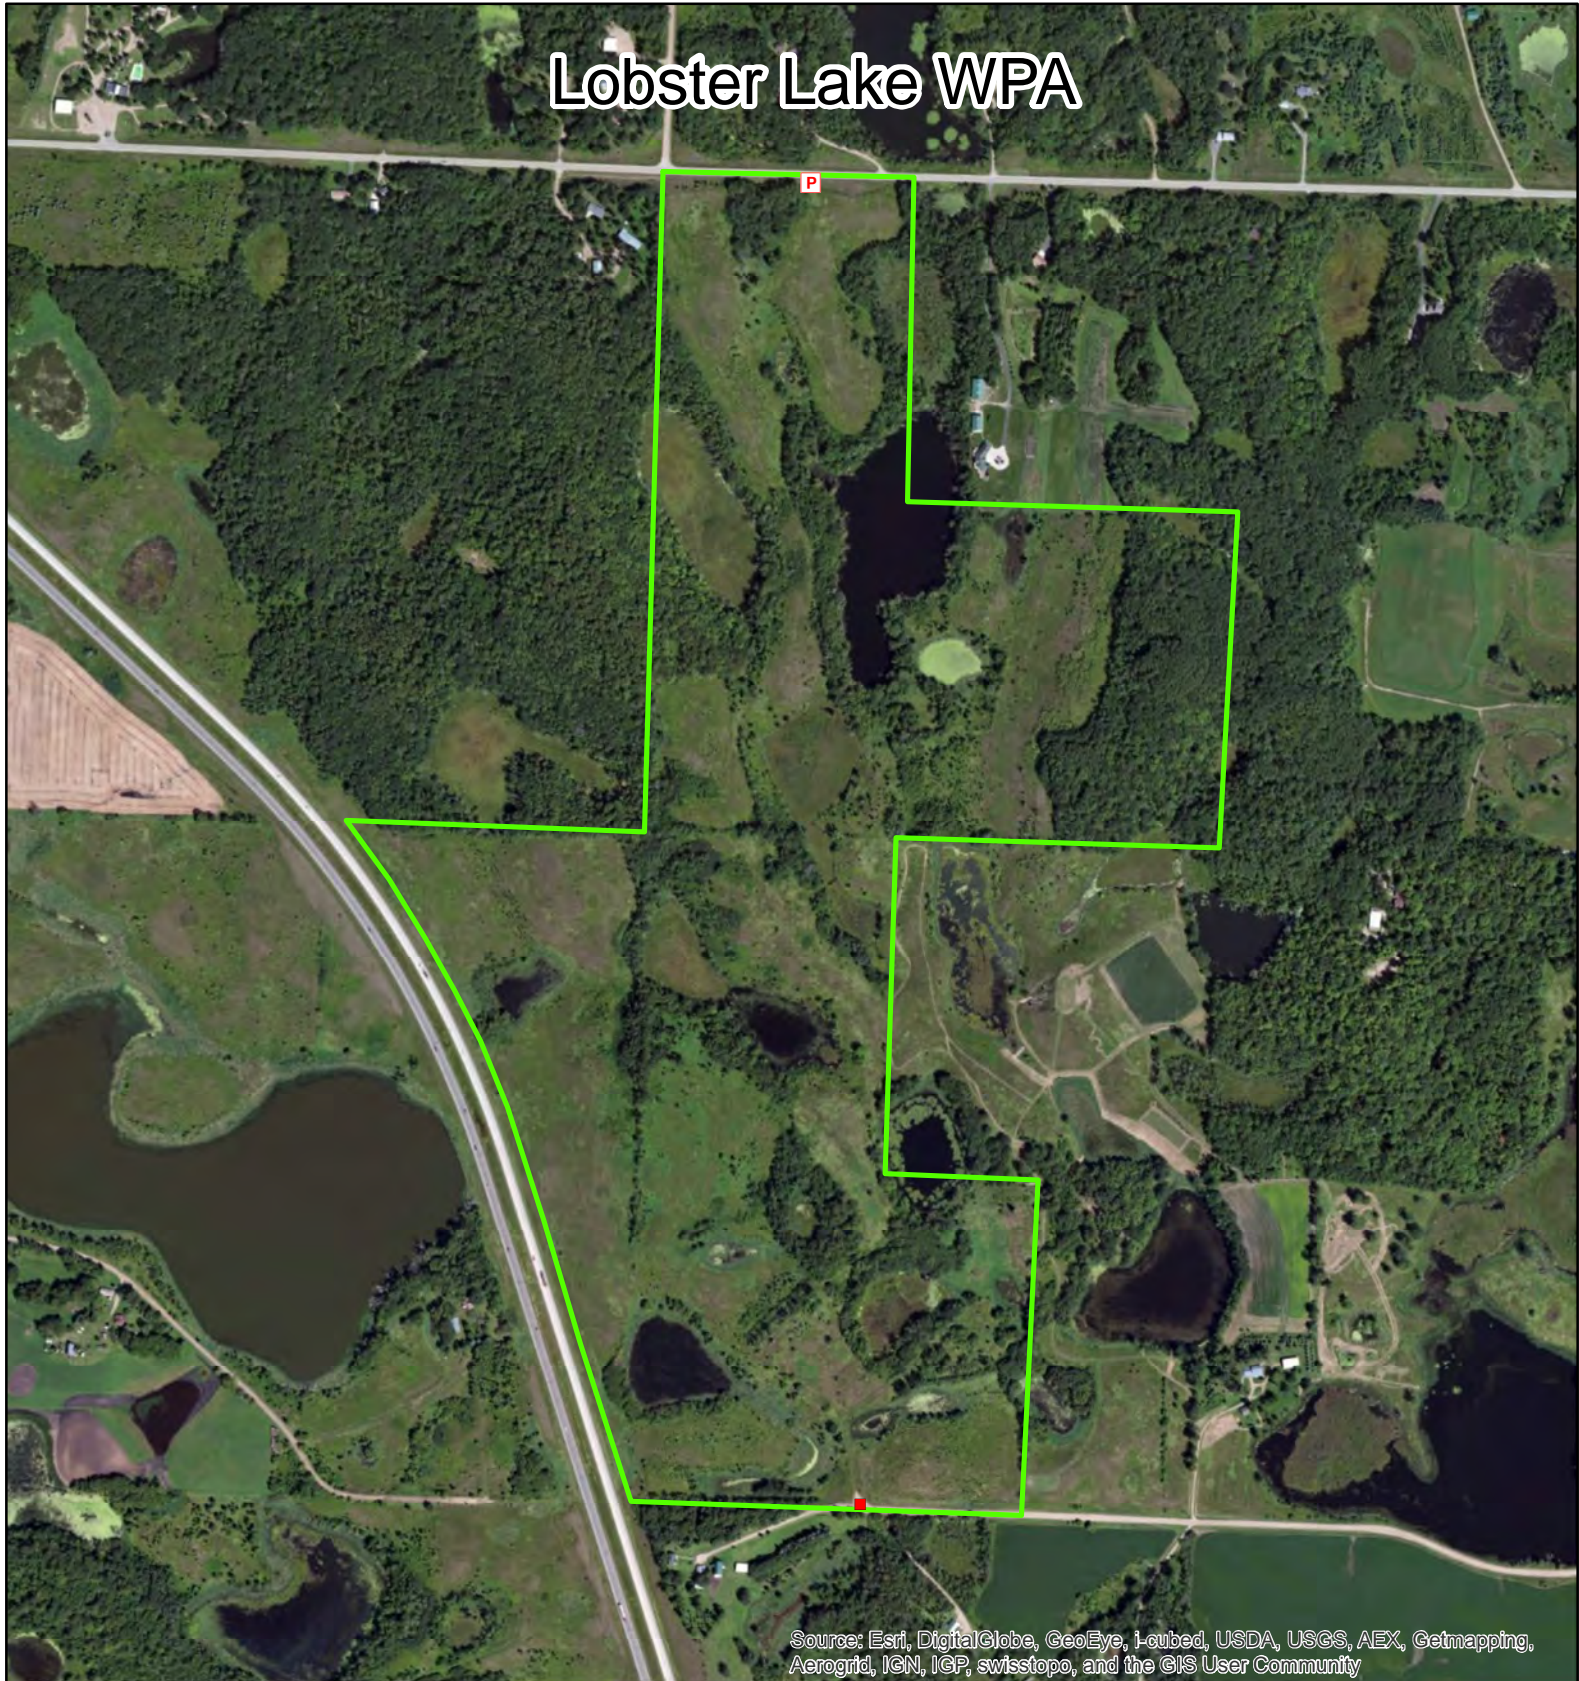

Lobster Lake WPA

Source: Esri, DigitalGlobe, GeoEye, i-cubed, USDA, USGS, AEX, Getmapping, Aerogrid, IGN, IGP, swisstopo, and the GIS User Community

	Waterfowl Production Areas
	Boat Access
	Crossing
	Field Approach
	Parking Area
	Other

Douglas County
US Fish and Wildlife Service
Fergus Falls Wetland Management District
Date: 1/14/2015