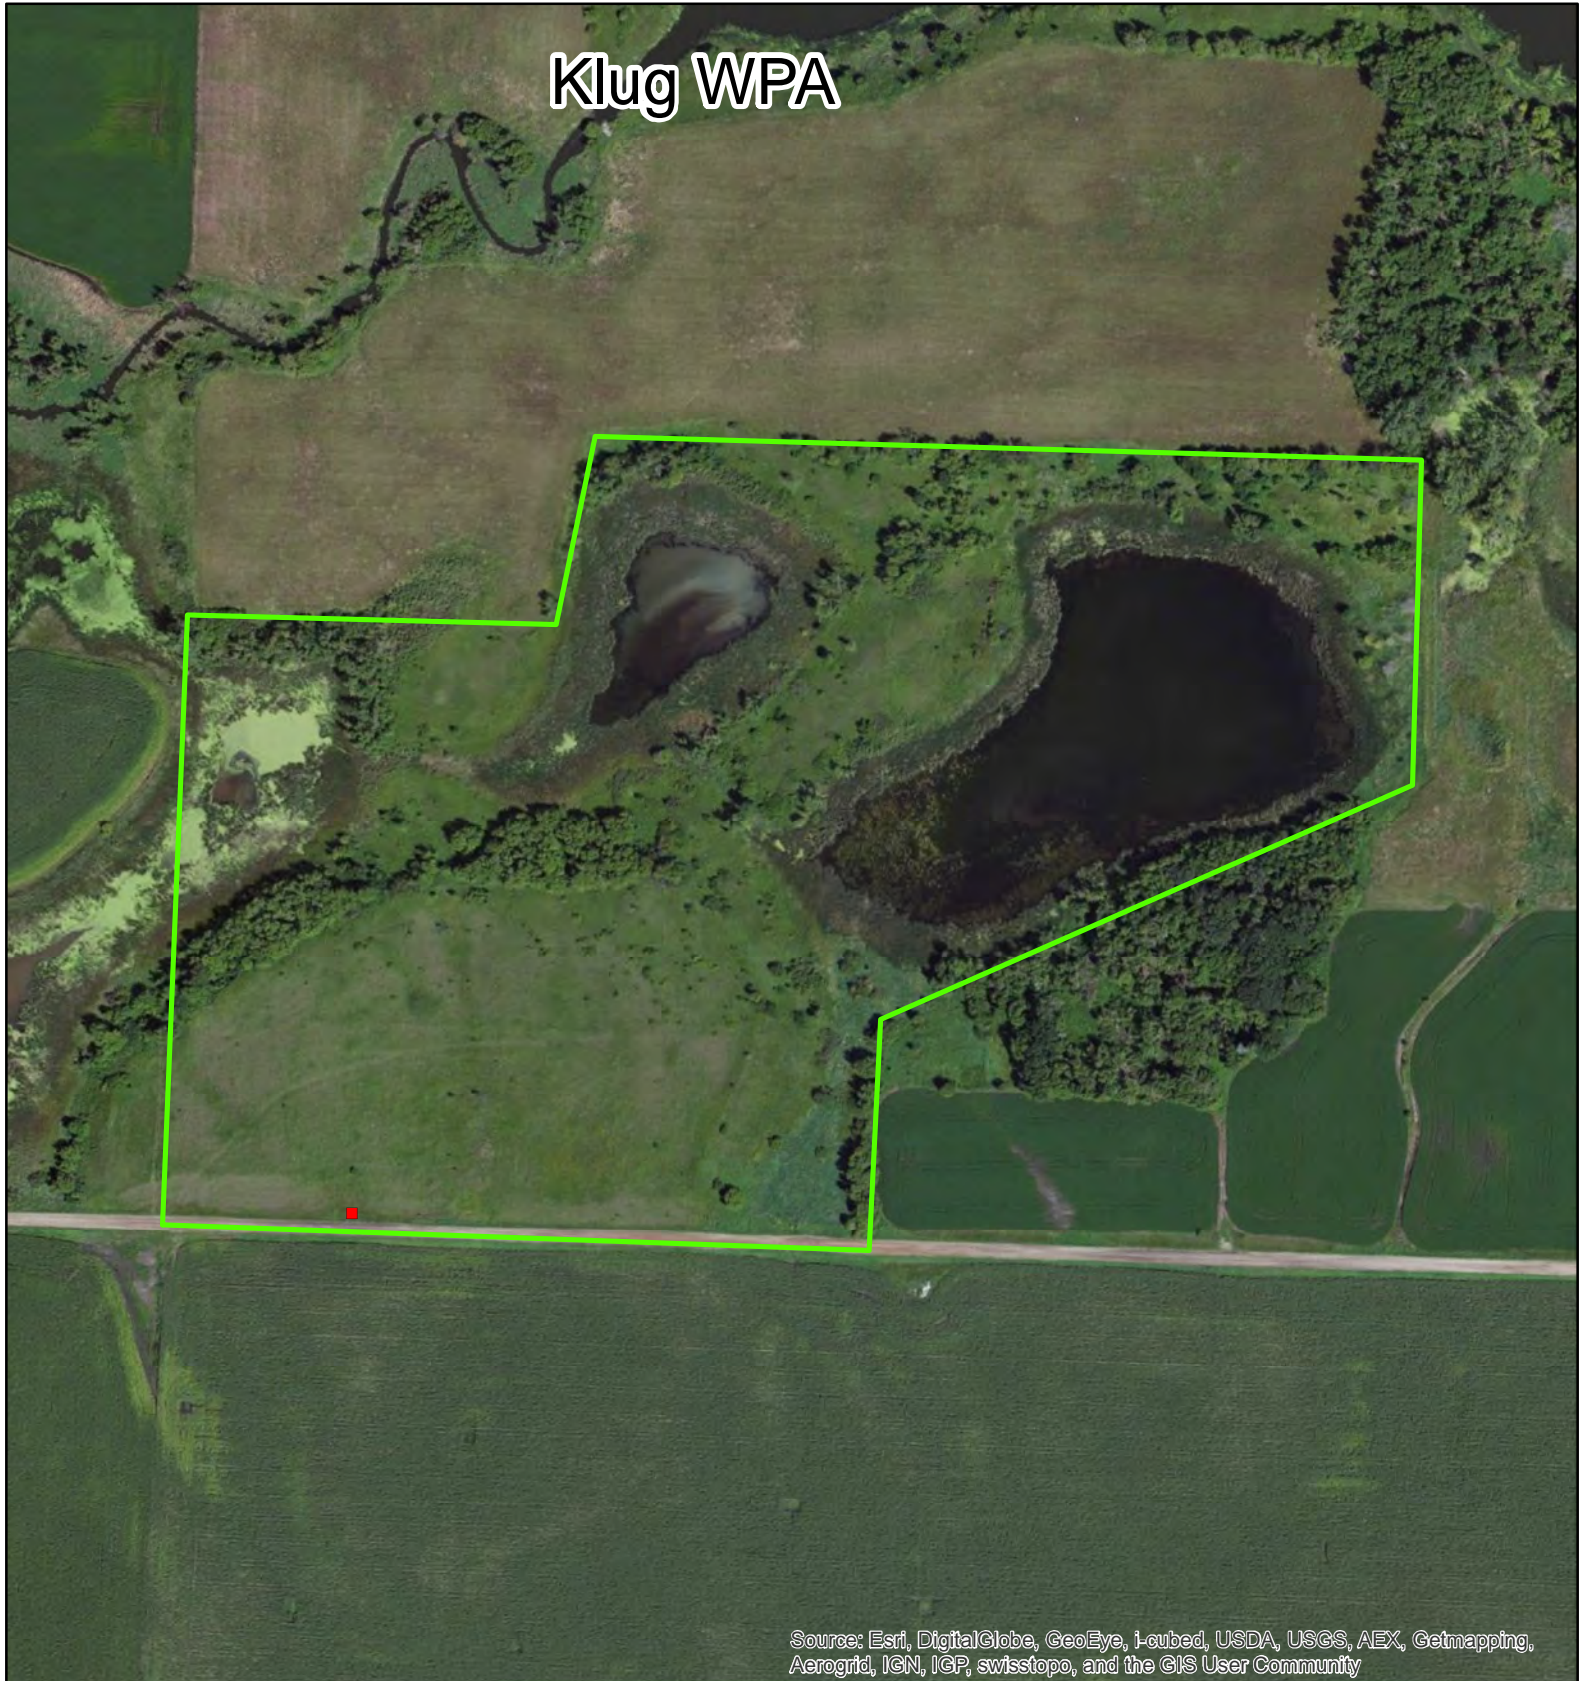

# Klug WPA

Source: Esri, DigitalGlobe, GeoEye, i-cubed, USDA, USGS, AEX, Getmapping, Aerogrid, IGN, IGP, swisstopo, and the GIS User Community

 Waterfowl Production Areas

-  Boat Access
-  Crossing
-  Field Approach
-  Parking Area
-  Other

0 0.03 0.06 0.12 Miles

Douglas County  
US Fish and Wildlife Service  
Fergus Falls Wetland Management District  
Date: 1/14/2015