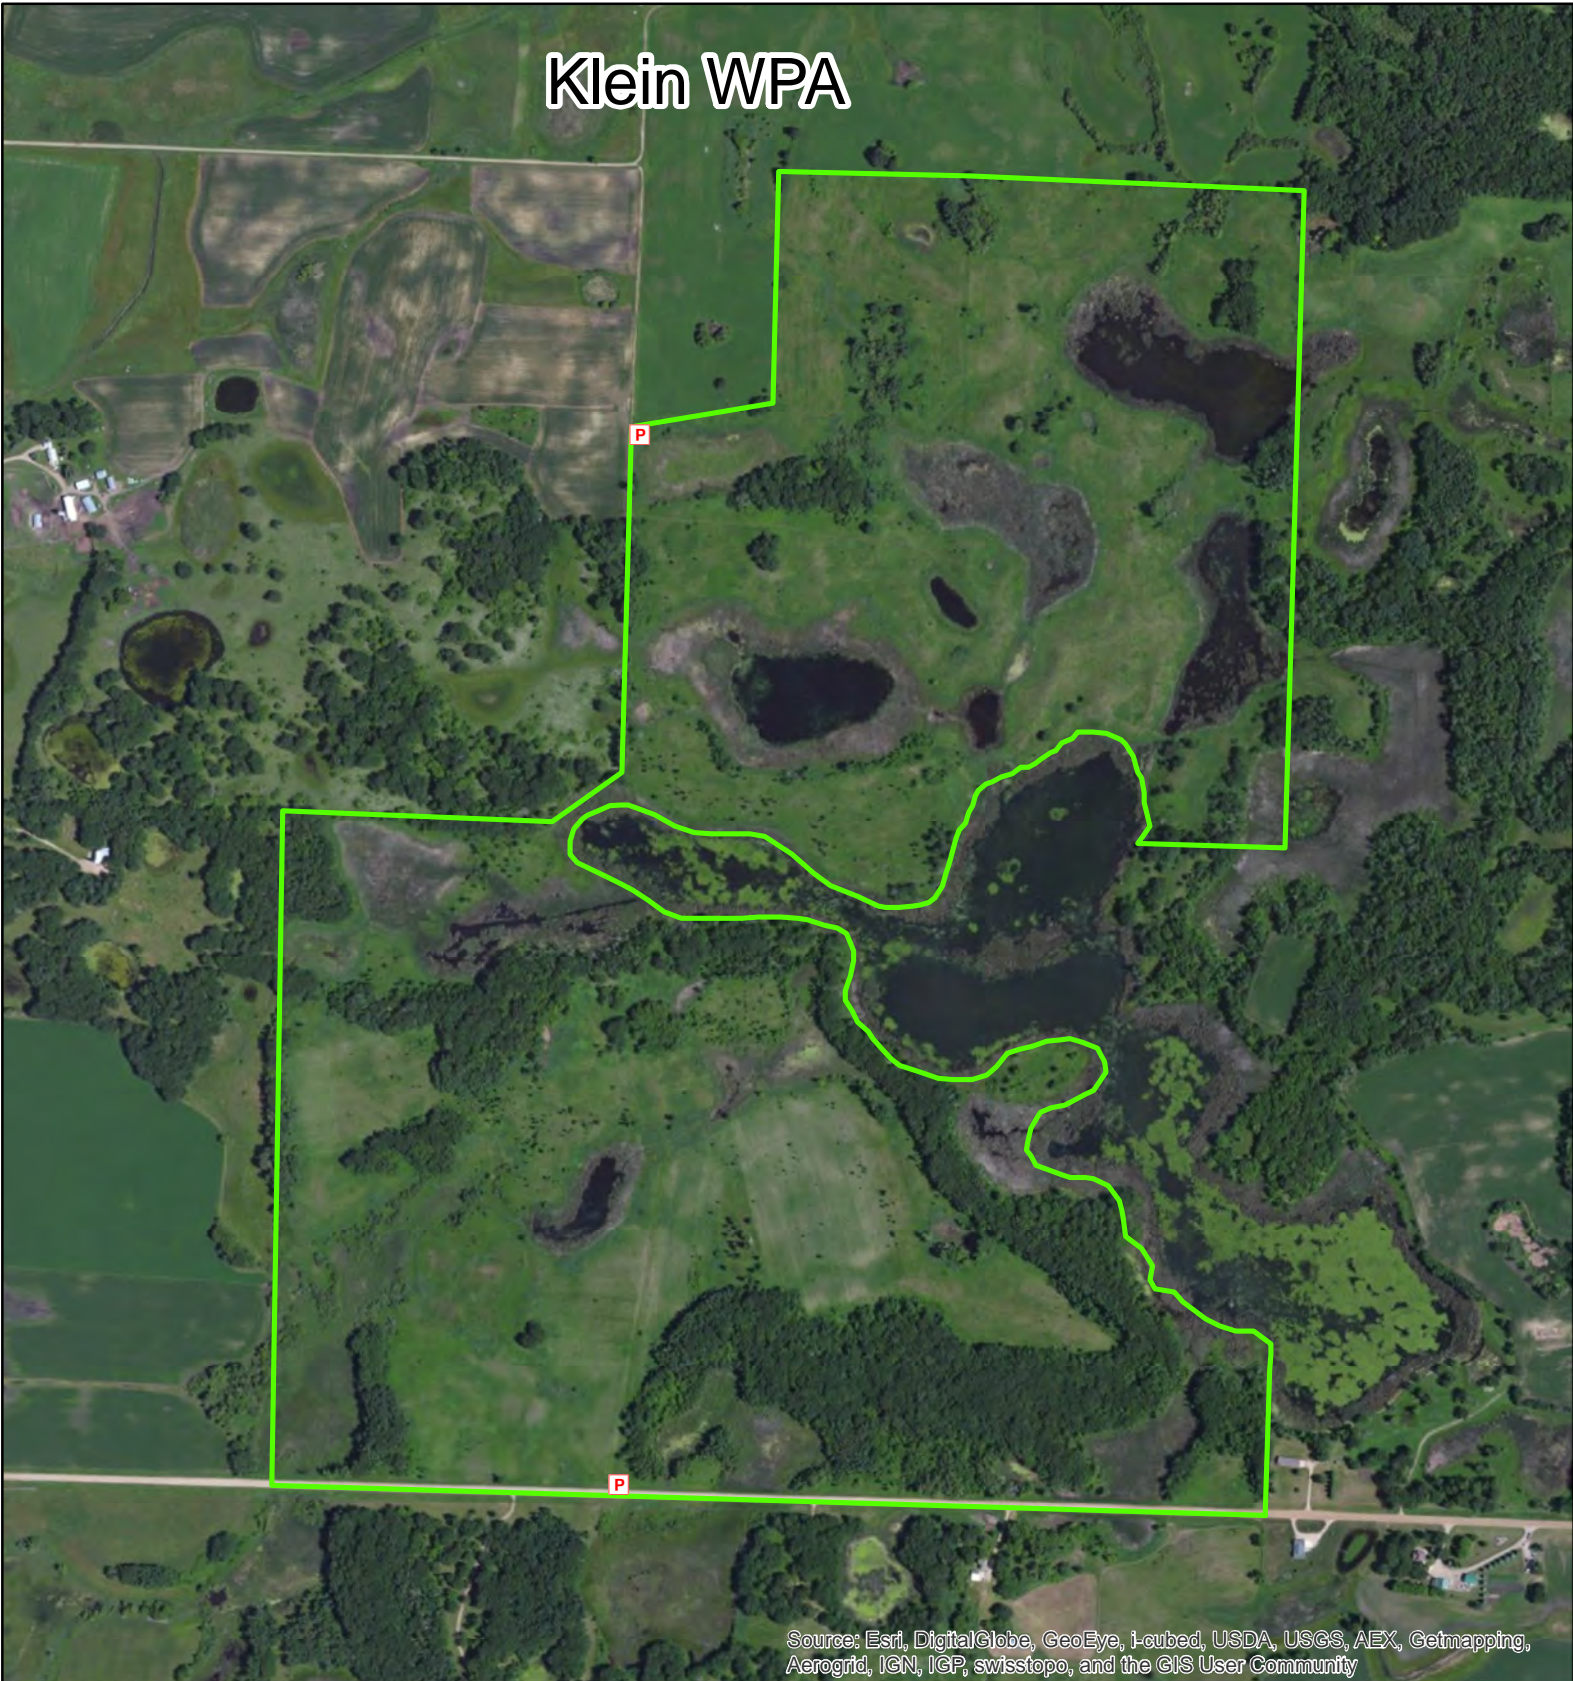

Klein WPA

Source: Esri, DigitalGlobe, GeoEye, i-cubed, USDA, USGS, AEX, Getmapping, Aerogrid, IGN, IGP, swisstopo, and the GIS User Community

	Waterfowl Production Areas
	Boat Access
	Crossing
	Field Approach
	Parking Area
	Other

Douglas County
US Fish and Wildlife Service
Fergus Falls Wetland Management District
Date: 1/14/2015