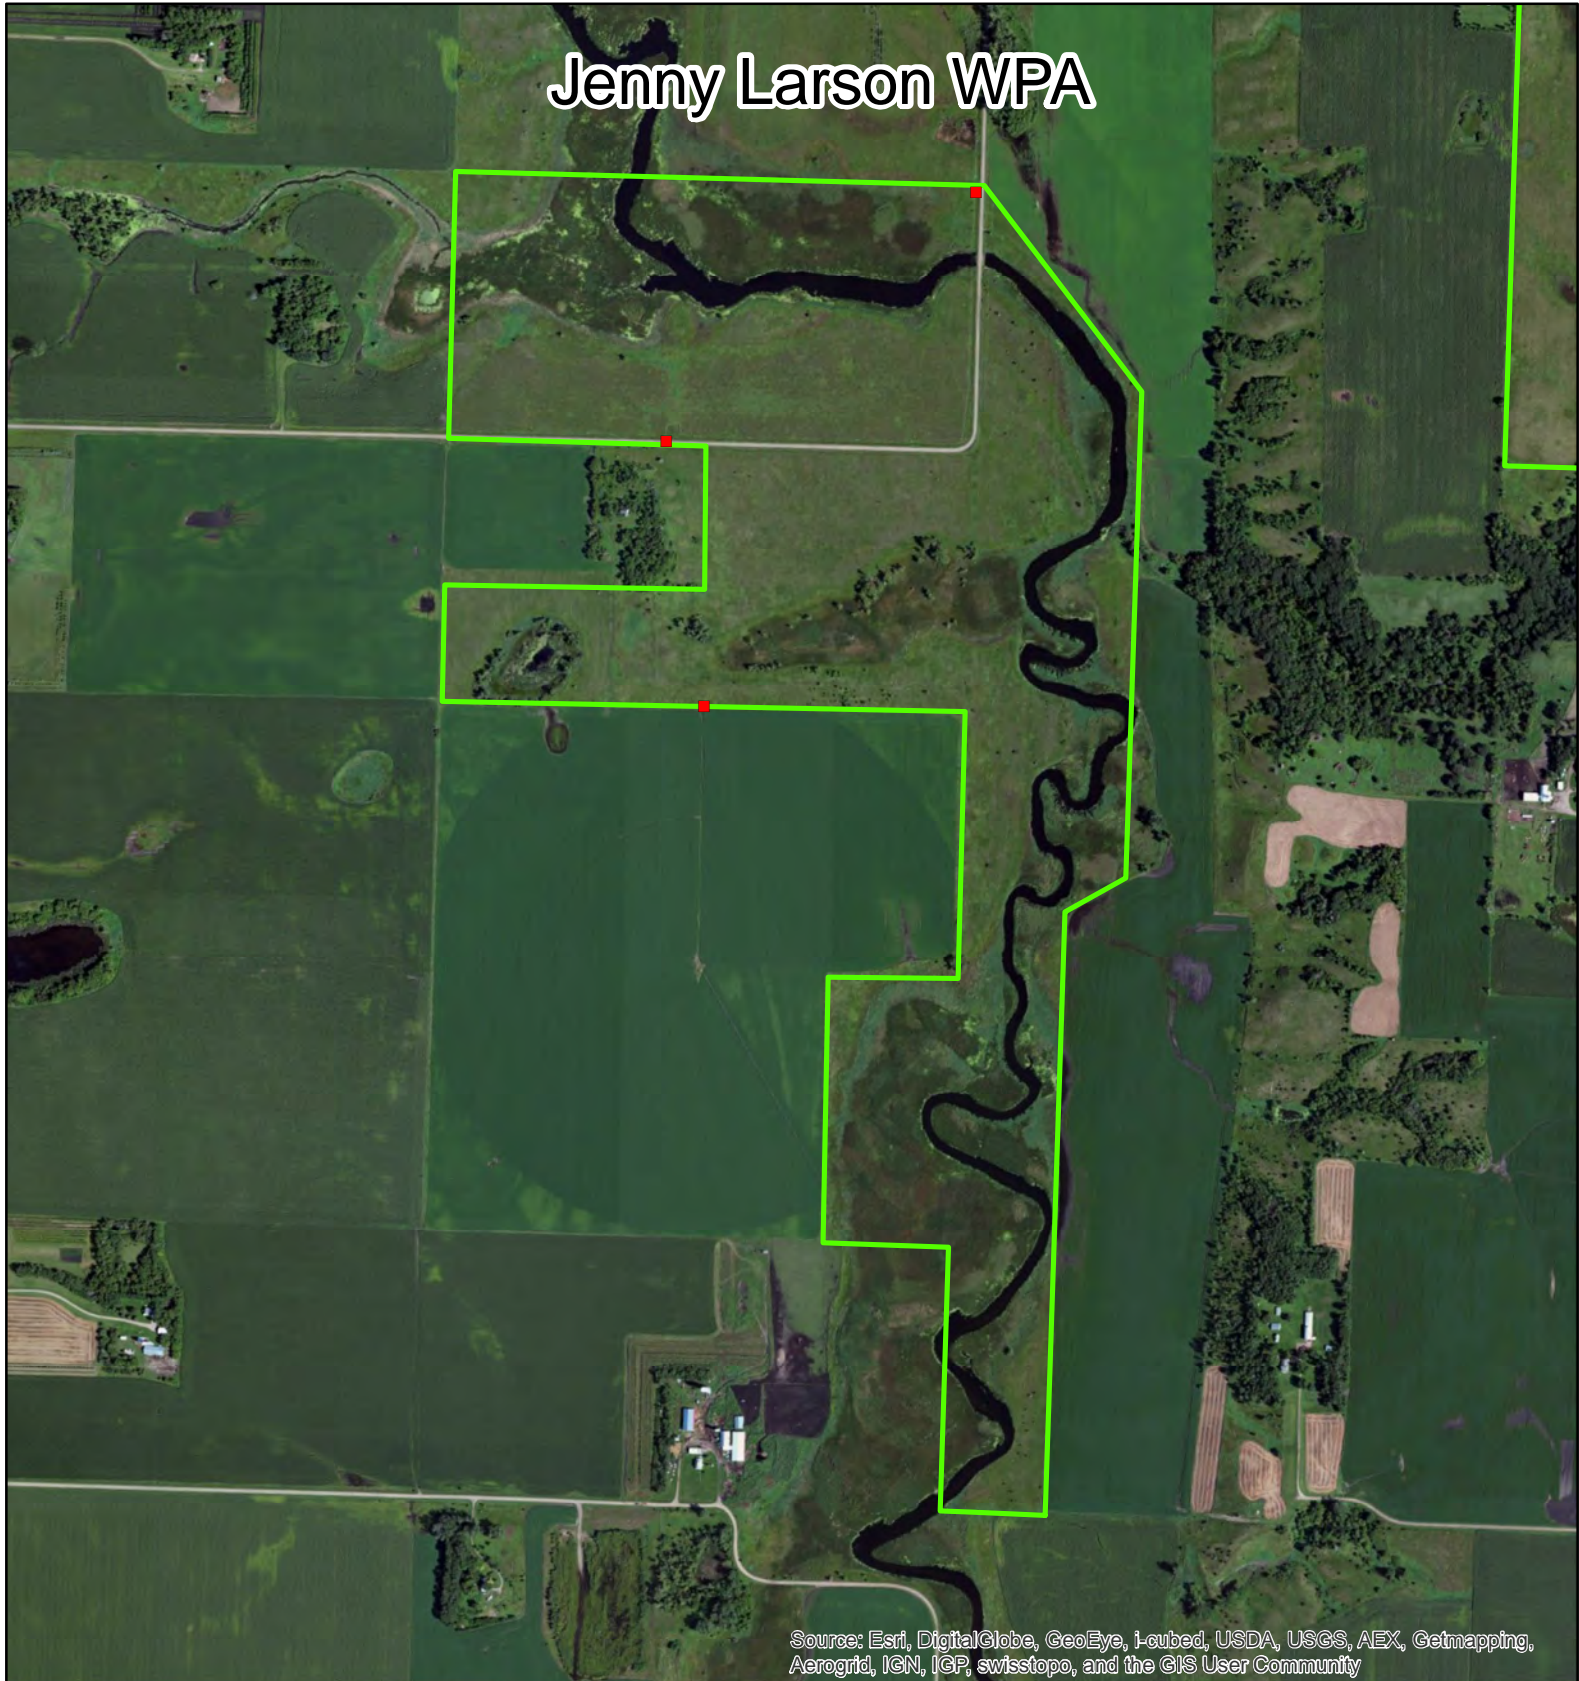

Jenny Larson WPA

 Waterfowl Production Areas

 Boat Access

 Crossing

 Field Approach

 Parking Area

 Other

0 0.075 0.15 0.3 Miles

Grant County
US Fish and Wildlife Service
Fergus Falls Wetland Management District
Date: 1/14/2015