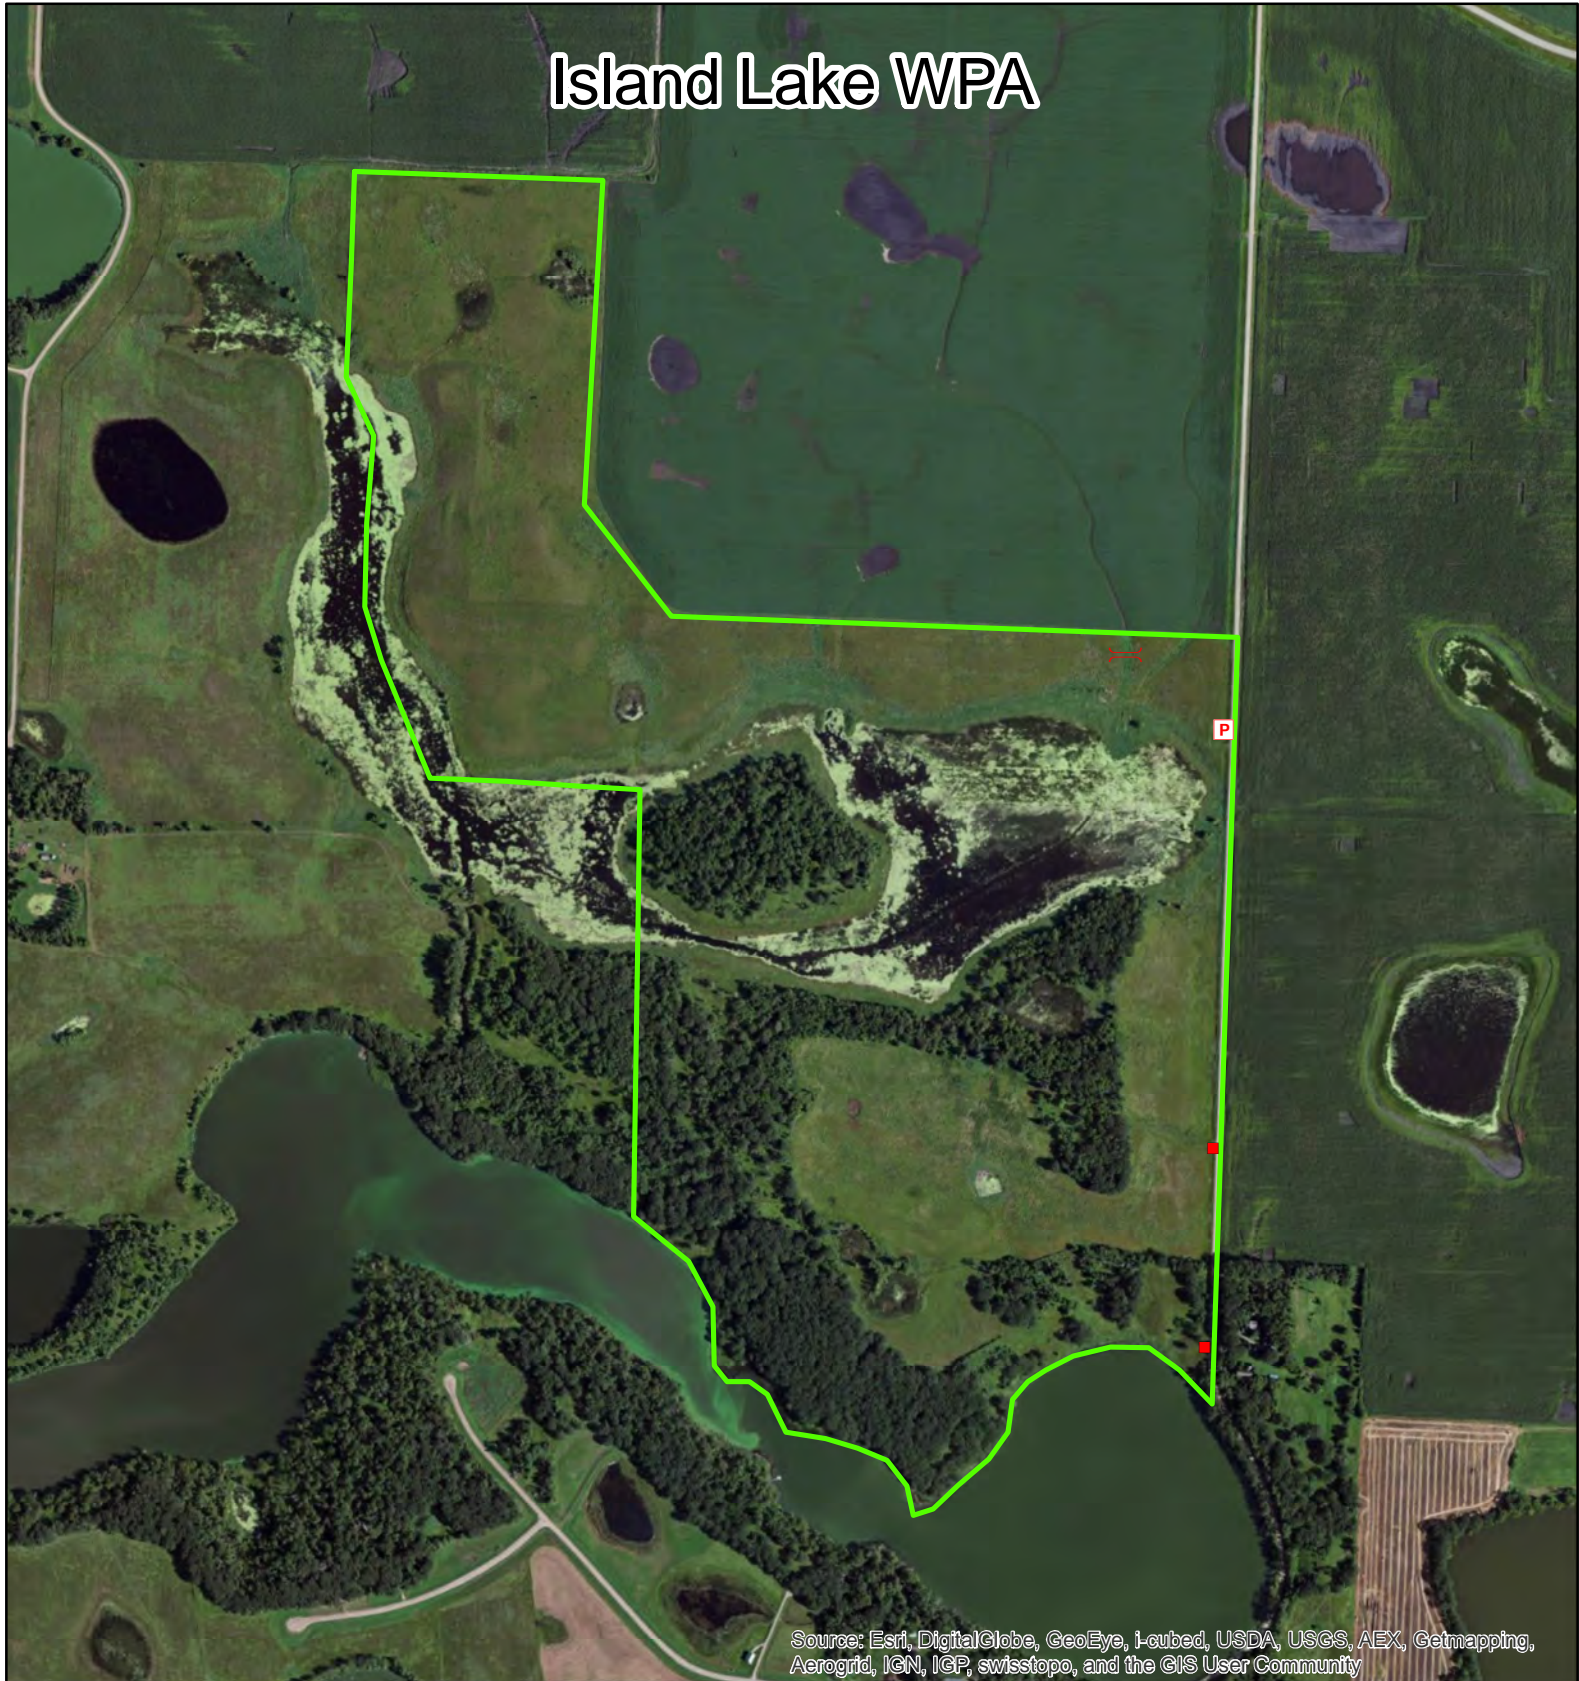

Island Lake WPA

Source: Esri, DigitalGlobe, GeoEye, i-cubed, USDA, USGS, AEX, Getmapping, Aerogrid, IGN, IGP, swisstopo, and the GIS User Community

	Waterfowl Production Areas
	Boat Access
	Crossing
	Field Approach
	Parking Area
	Other

Grant County
US Fish and Wildlife Service
Fergus Falls Wetland Management District
Date: 1/14/2015