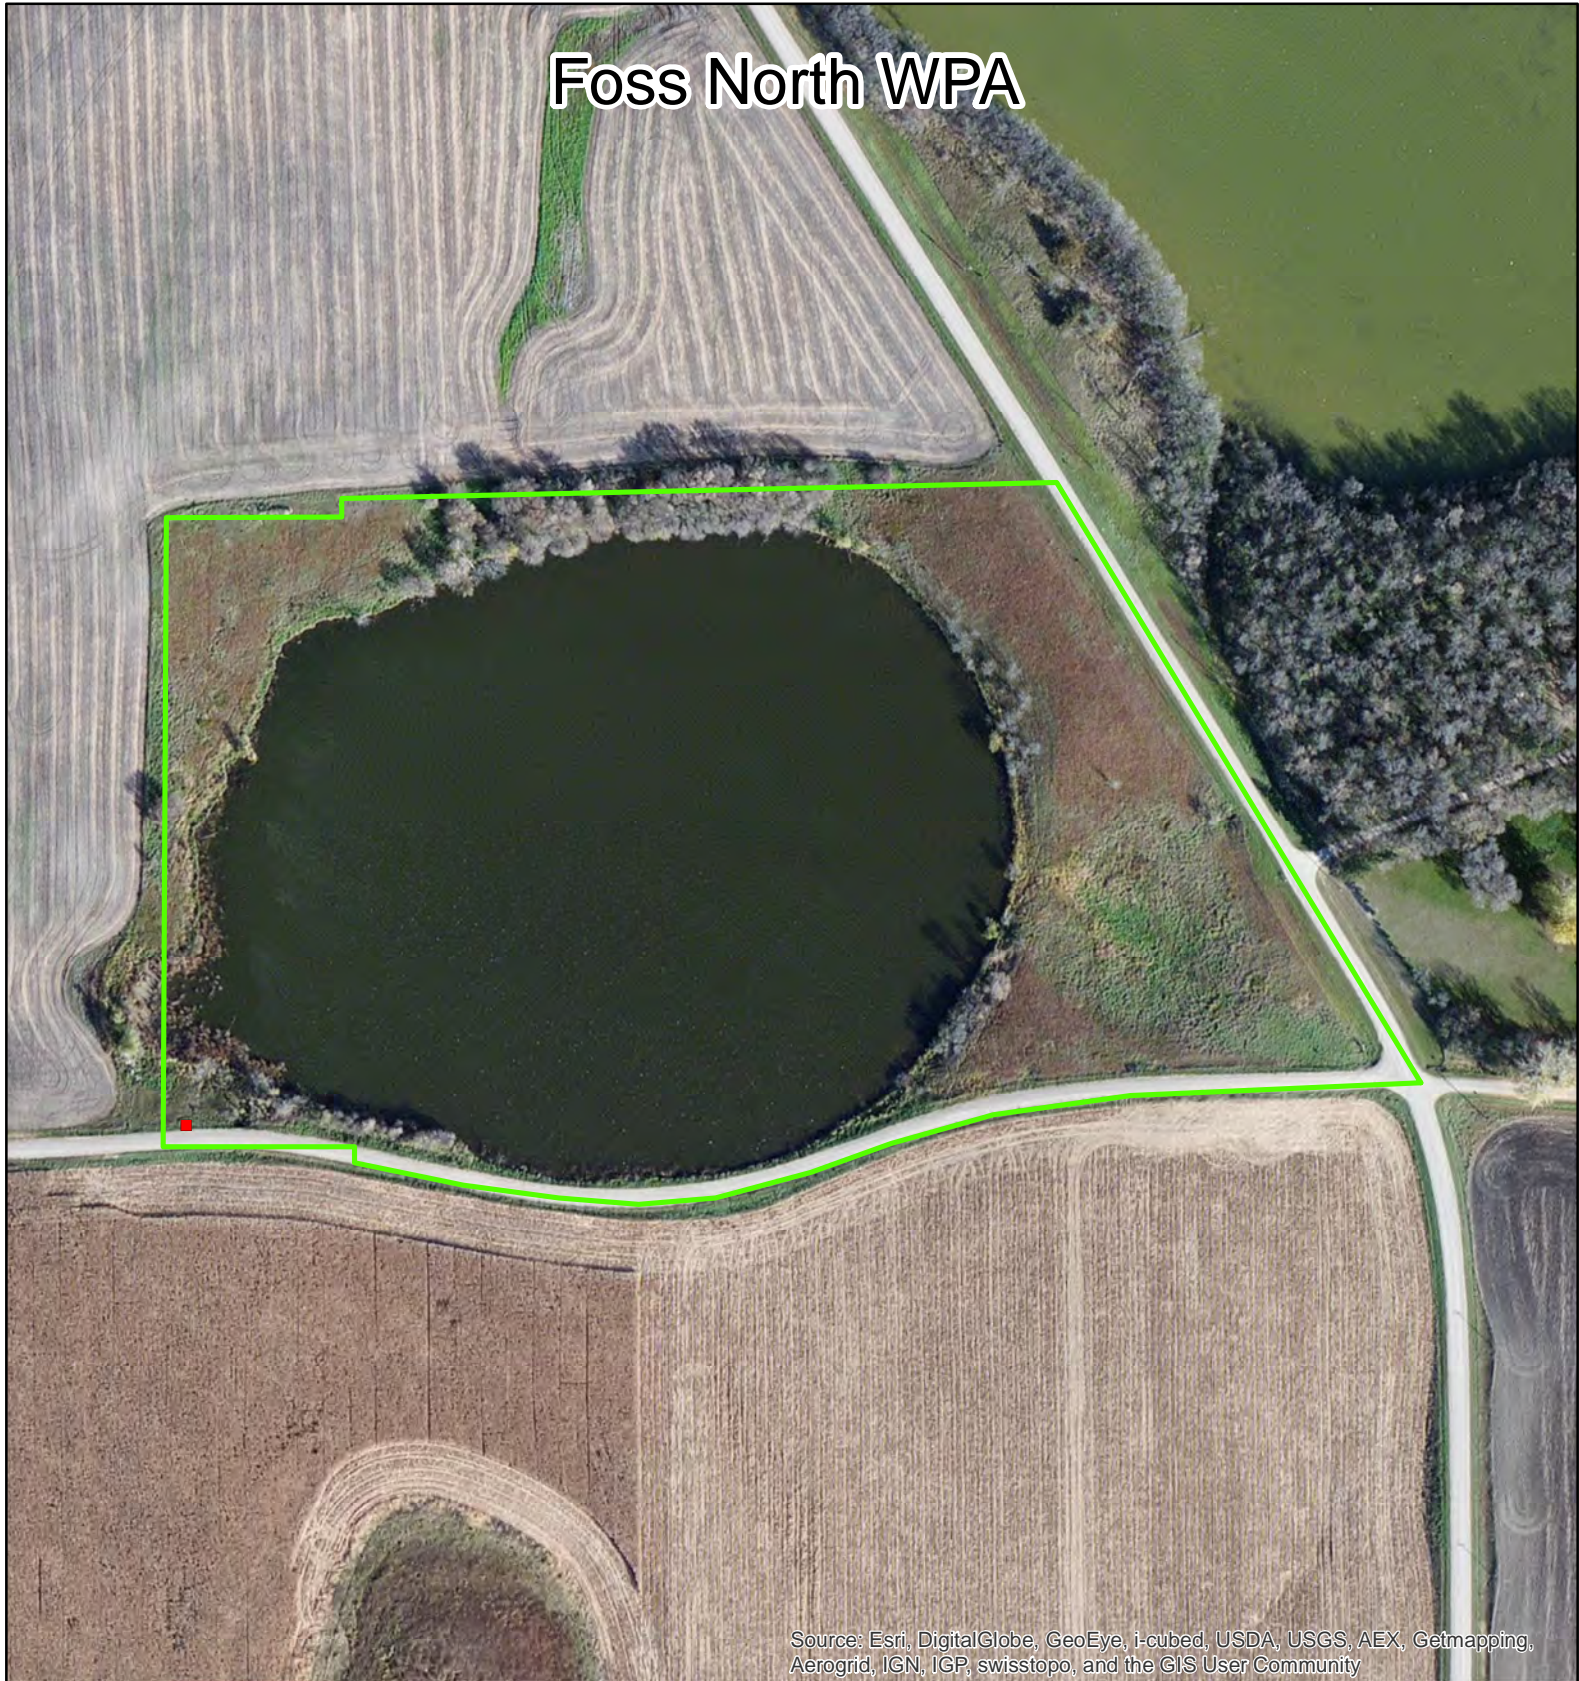

Foss North WPA

Source: Esri, DigitalGlobe, GeoEye, i-cubed, USDA, USGS, AEX, Getmapping, Aerogrid, IGN, IGP, swisstopo, and the GIS User Community

	Waterfowl Production Areas
	Boat Access
	Crossing
	Field Approach
	Parking Area
	Other