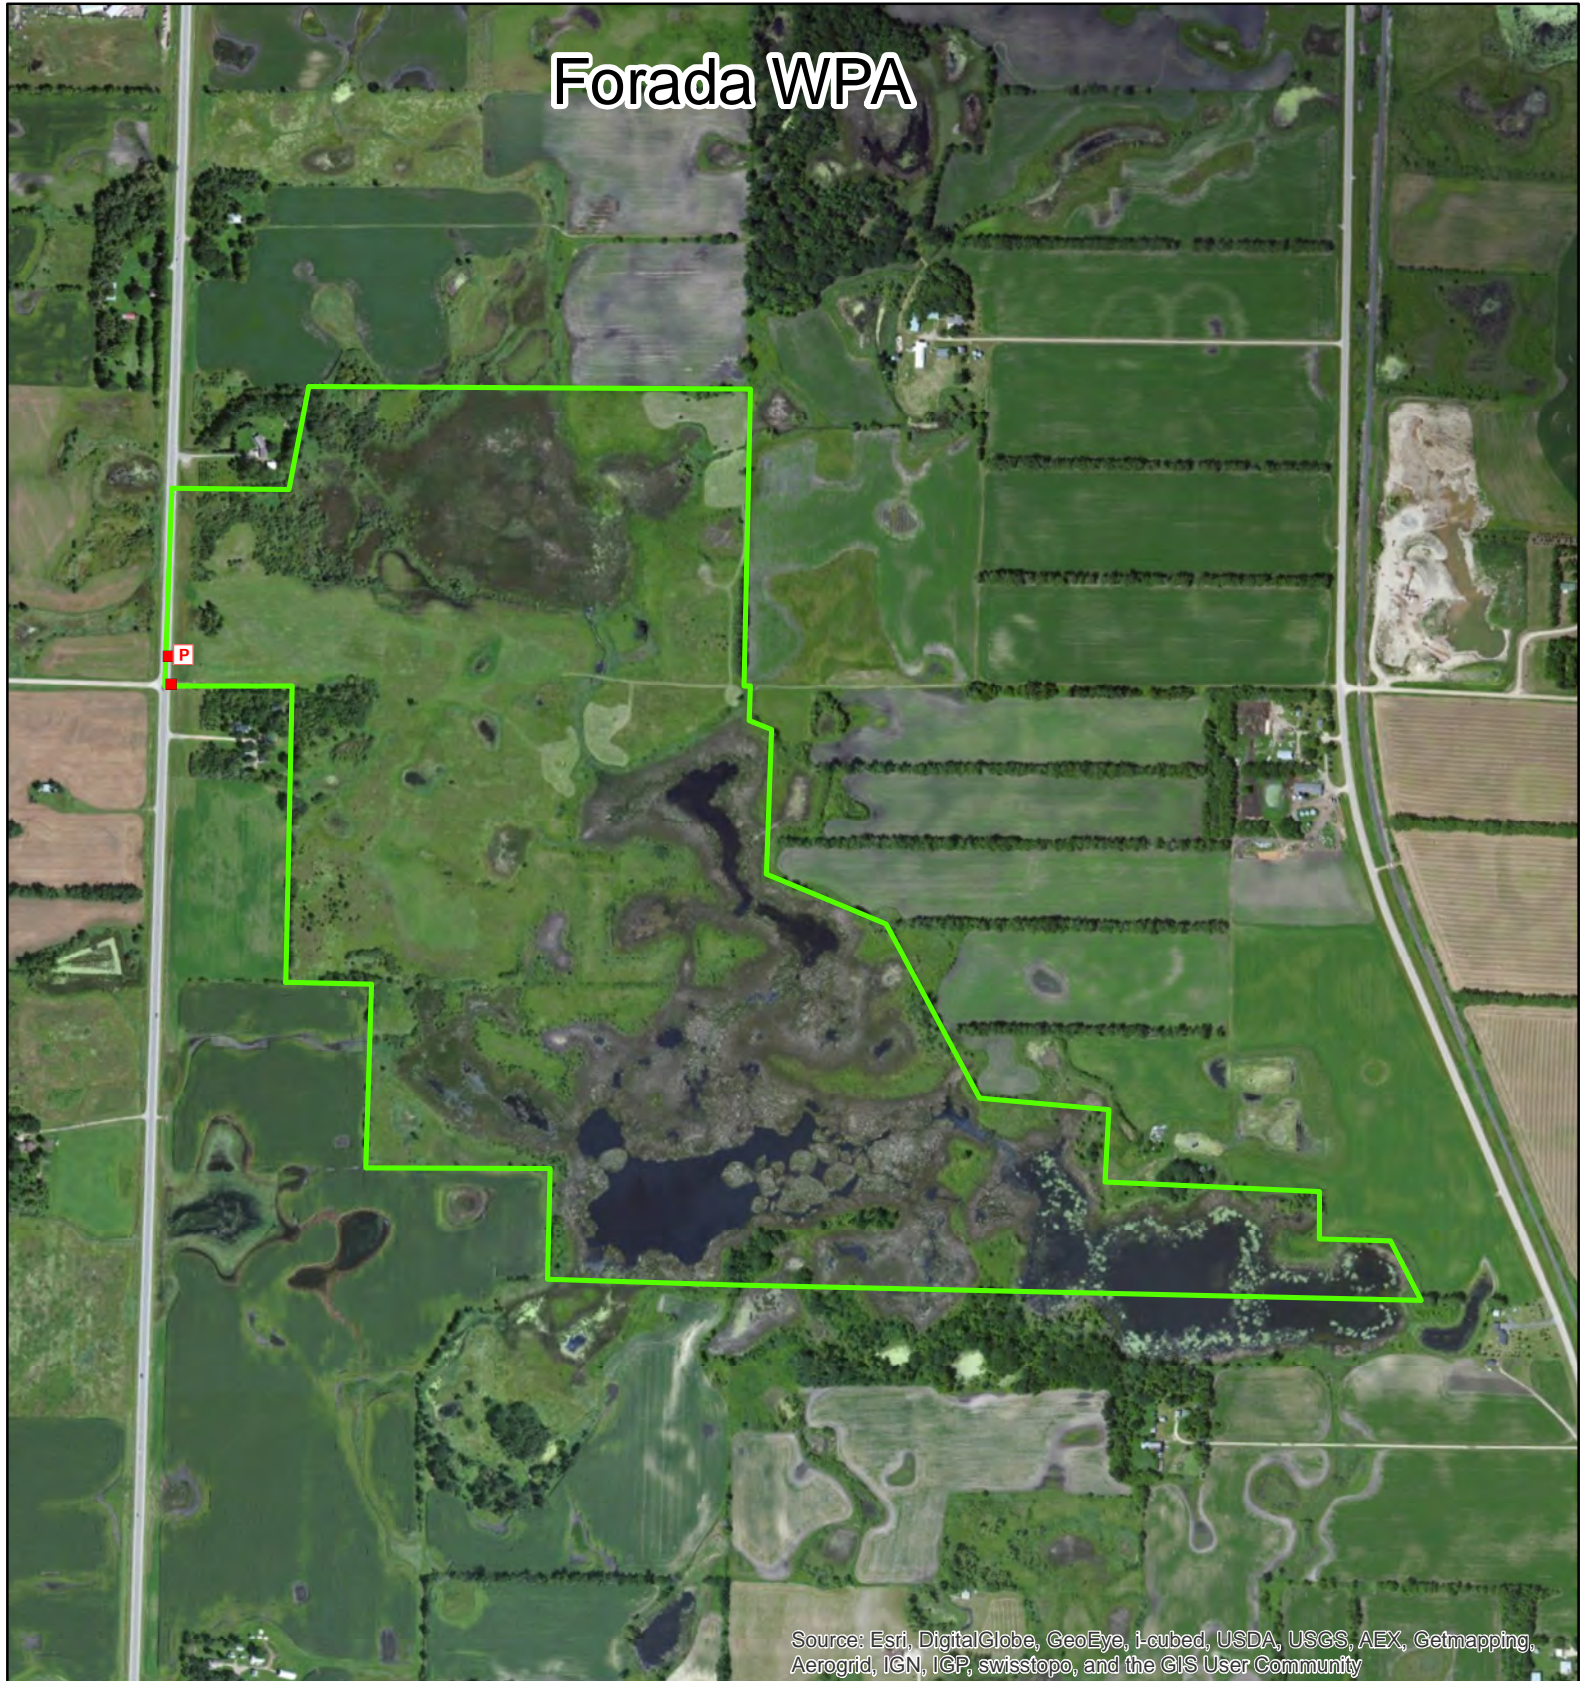

Forada WPA

Source: Esri, DigitalGlobe, GeoEye, i-cubed, USDA, USGS, AEX, Getmapping, Aerogrid, IGN, IGP, swisstopo, and the GIS User Community

	Waterfowl Production Areas
	Boat Access
	Crossing
	Field Approach
	Parking Area
	Other

Douglas County
US Fish and Wildlife Service
Fergus Falls Wetland Management District
Date: 1/14/2015