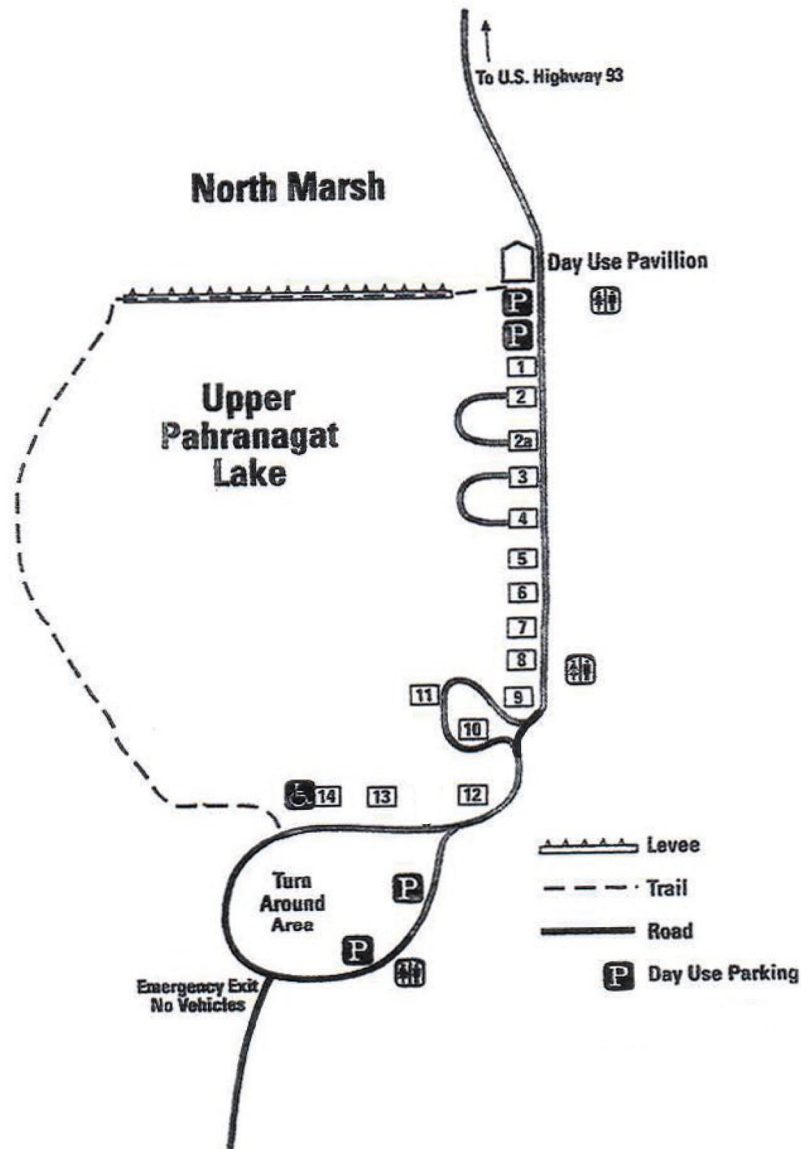

# CAMPGROUND MAP

Sites 1, 2, 2a, 3, 4, 6, 7, 8, 13 and 14 can accommodate 1 RV OR 2 cars and 8 people maximum. Site 14 American Disability Placard required.

Sites 5, 9, 10, and 12 can accommodate 2 cars and 8 people maximum, **NO RVS**

Site 11, cab over camper or 2 cars and 8 people maximum...No full sized RVs