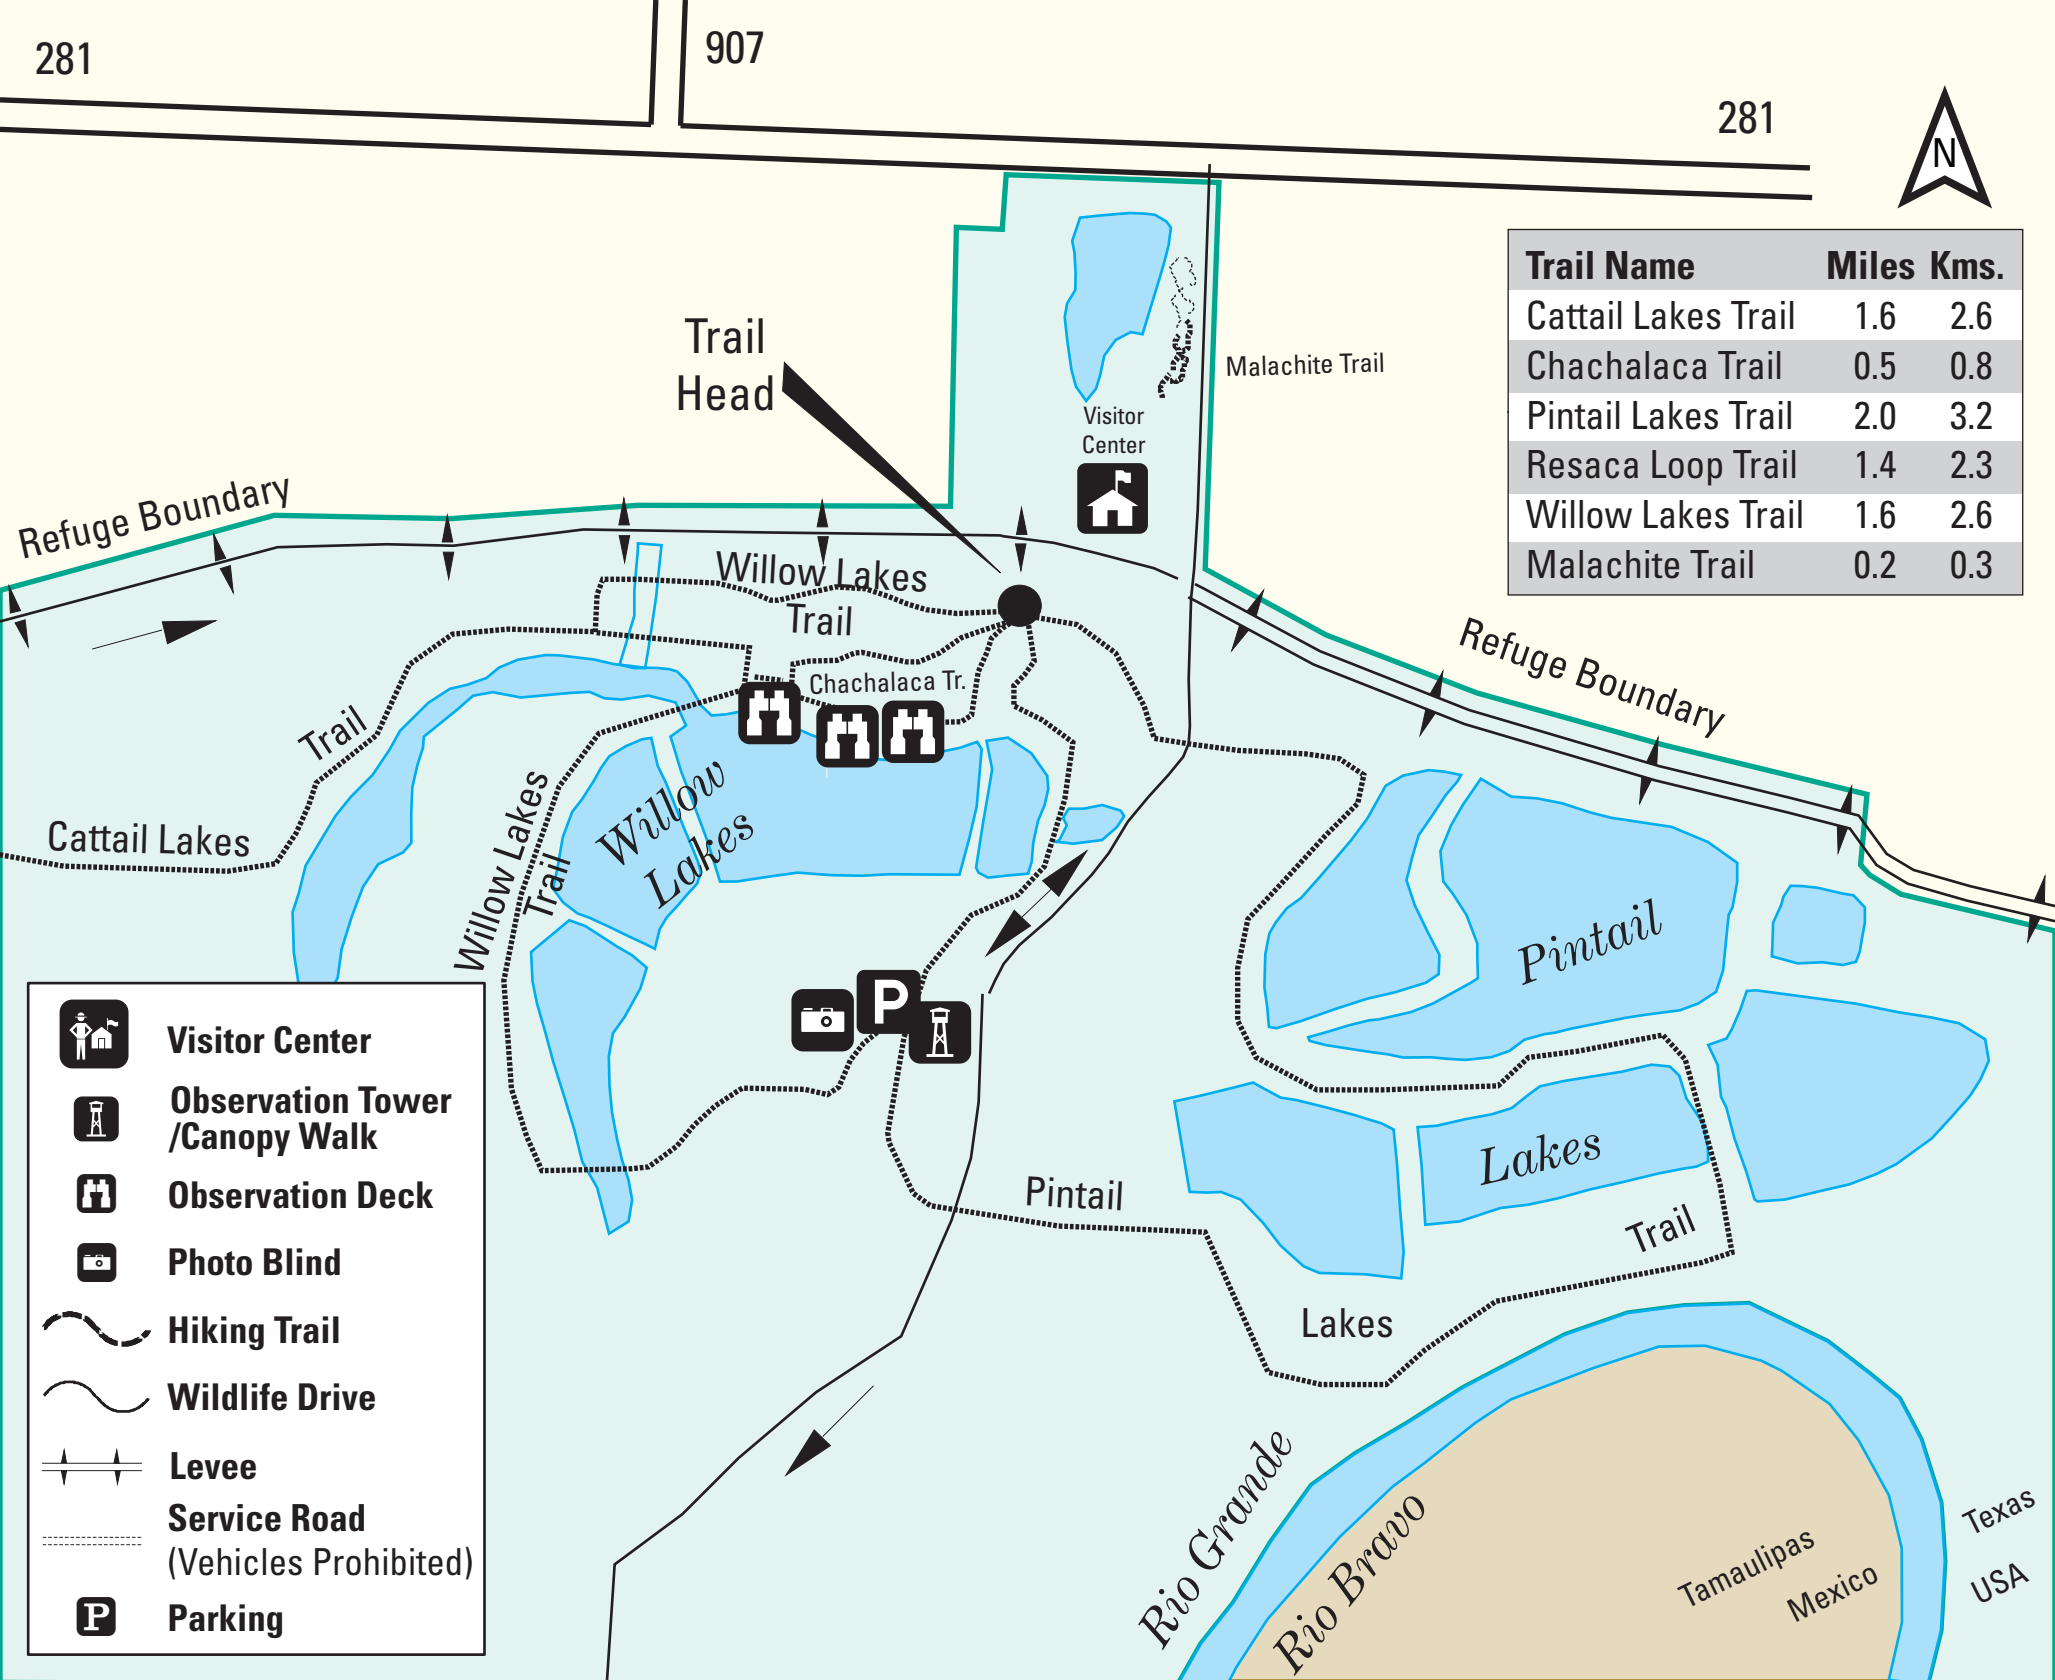

Trail Name	Miles	Kms.
Cattail Lakes Trail	1.6	2.6
Chachalaca Trail	0.5	0.8
Pintail Lakes Trail	2.0	3.2
Resaca Loop Trail	1.4	2.3
Willow Lakes Trail	1.6	2.6
Malachite Trail	0.2	0.3

Trail Head

Malachite Trail

Visitor Center

Willow Lakes Trail

Chachalaca Tr.

Refuge Boundary

Cattail Lakes

Willow Lakes Trail

Willow Lakes

Pintail

Lakes

Pintail

Lakes

Trail

Rio Grande

Rio Bravo

Tamaulipas Mexico

Texas USA

-  **Visitor Center**
-  **Observation Tower /Canopy Walk**
-  **Observation Deck**
-  **Photo Blind**
-  **Hiking Trail**
-  **Wildlife Drive**
-  **Levee**
-  **Service Road (Vehicles Prohibited)**
-  **Parking**