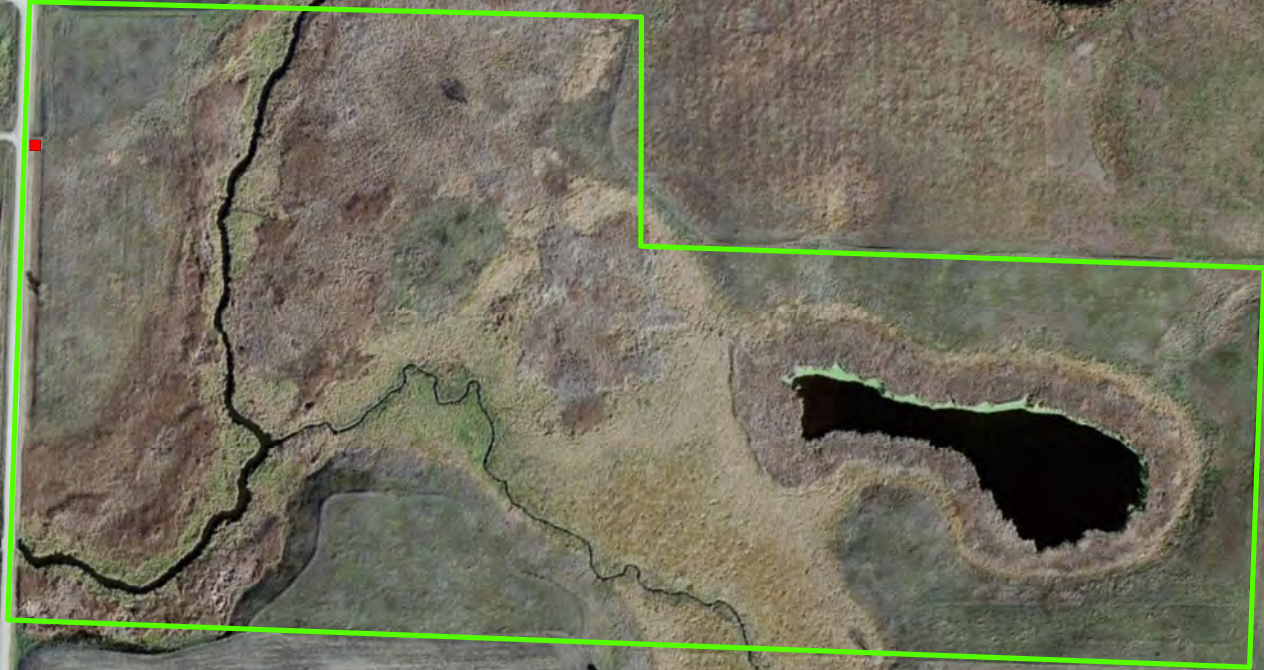

Kloos WPA

Source: Esri, DigitalGlobe, GeoEye, i-cubed, USDA, USGS, AEX, Getmapping, Aerogrid, IGN, IGP, swisstopo, and the GIS User Community

 Waterfowl Production Areas

-  Boat Access
-  Crossing
-  Field Approach
-  Parking Area
-  Other

0 0.0375 0.075 0.15 Miles

Grant County
US Fish and Wildlife Service
Fergus Falls Wetland Management District
Date: 1/14/2015