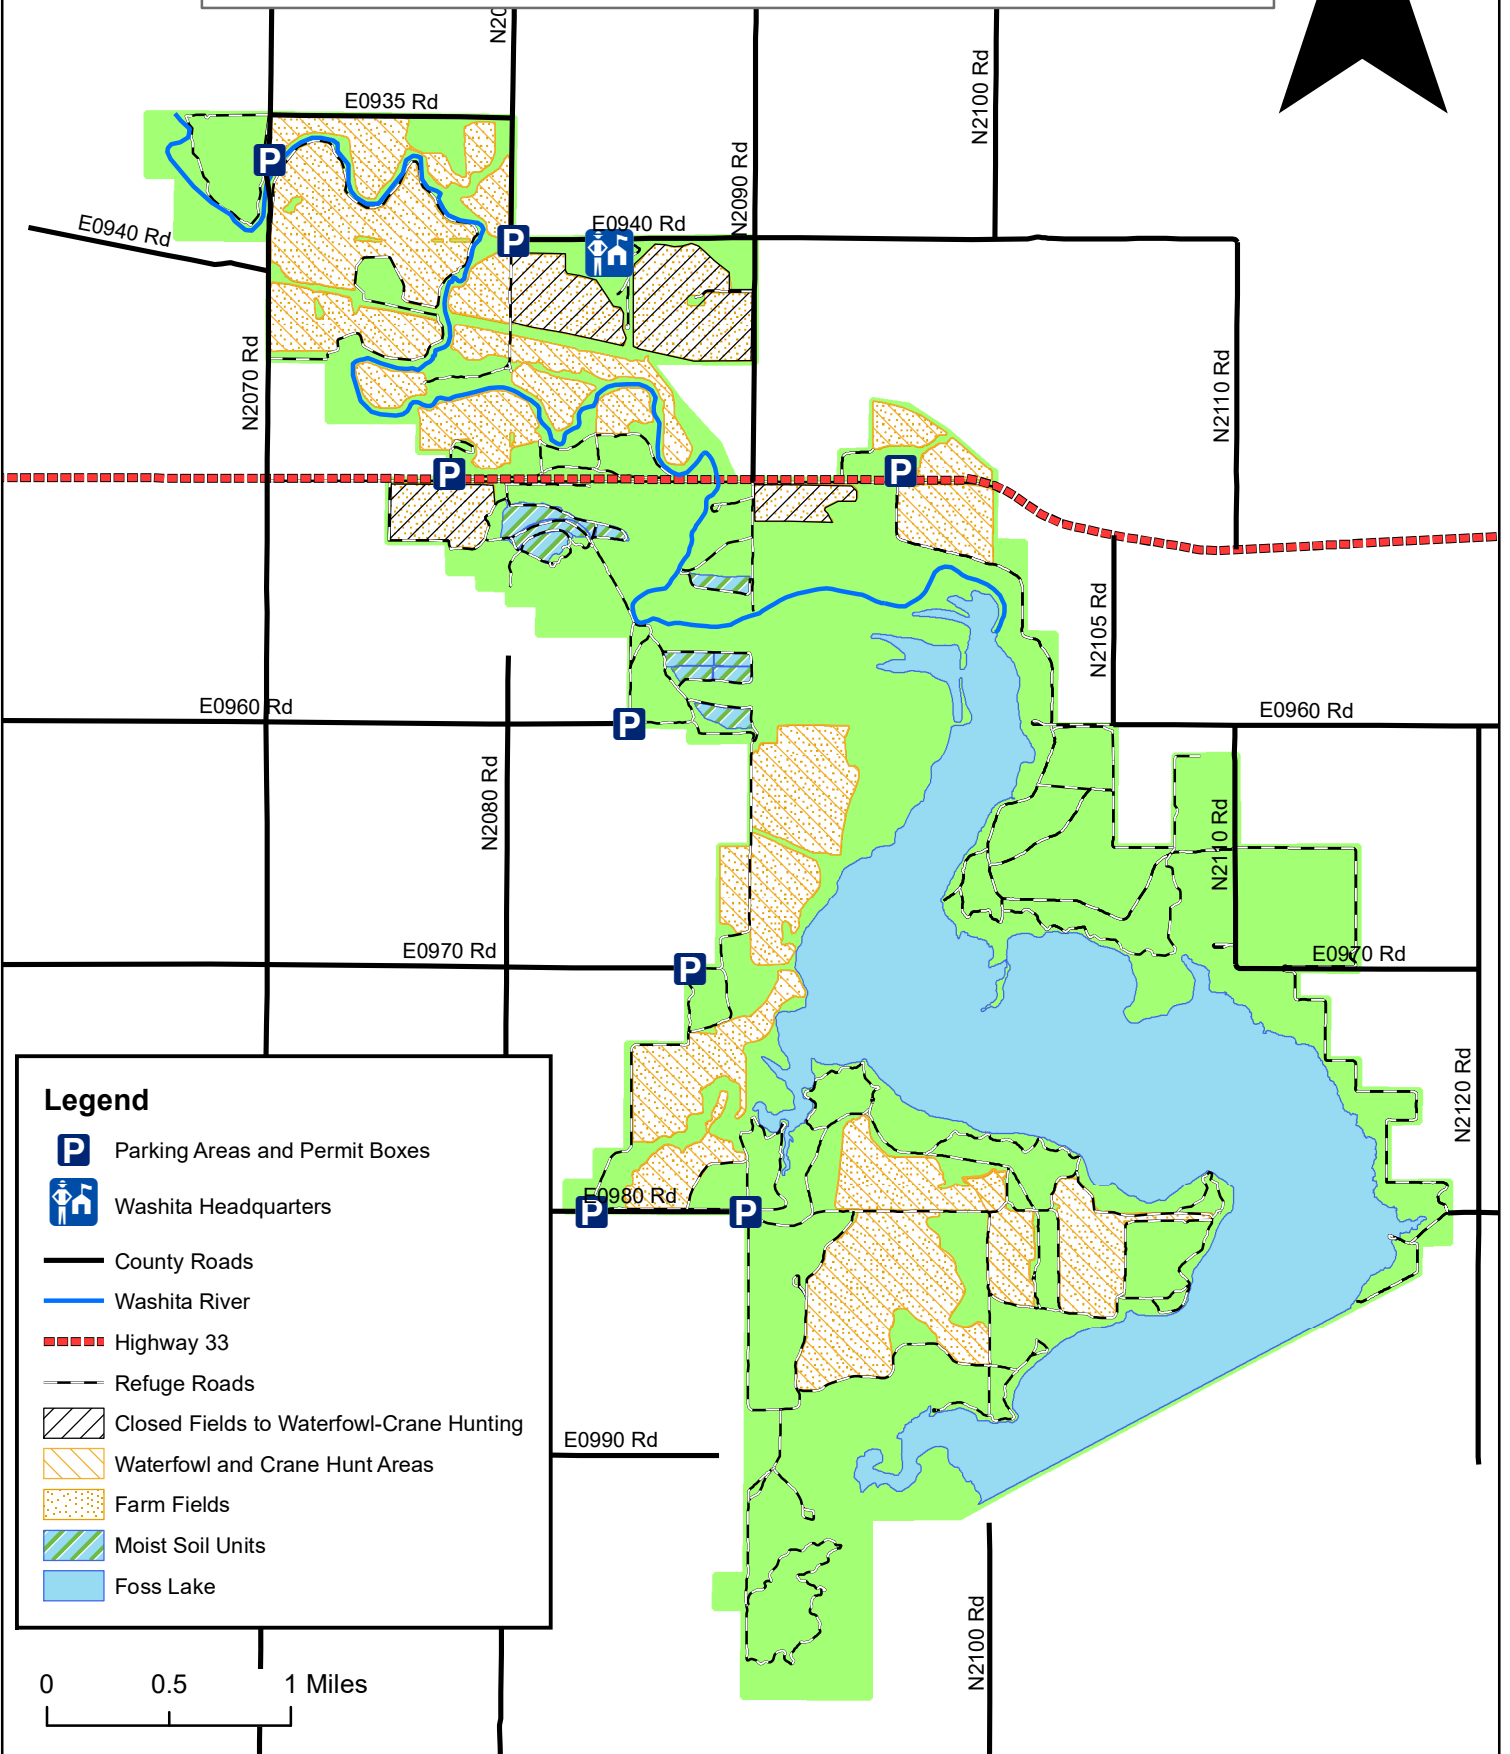

# Washita NWR Waterfowl-Crane Hunting Areas

## Legend

- Parking Areas and Permit Boxes
- Washita Headquarters
- County Roads
- Washita River
- Highway 33
- Refuge Roads
- Closed Fields to Waterfowl-Crane Hunting
- Waterfowl and Crane Hunt Areas
- Farm Fields
- Moist Soil Units
- Foss Lake