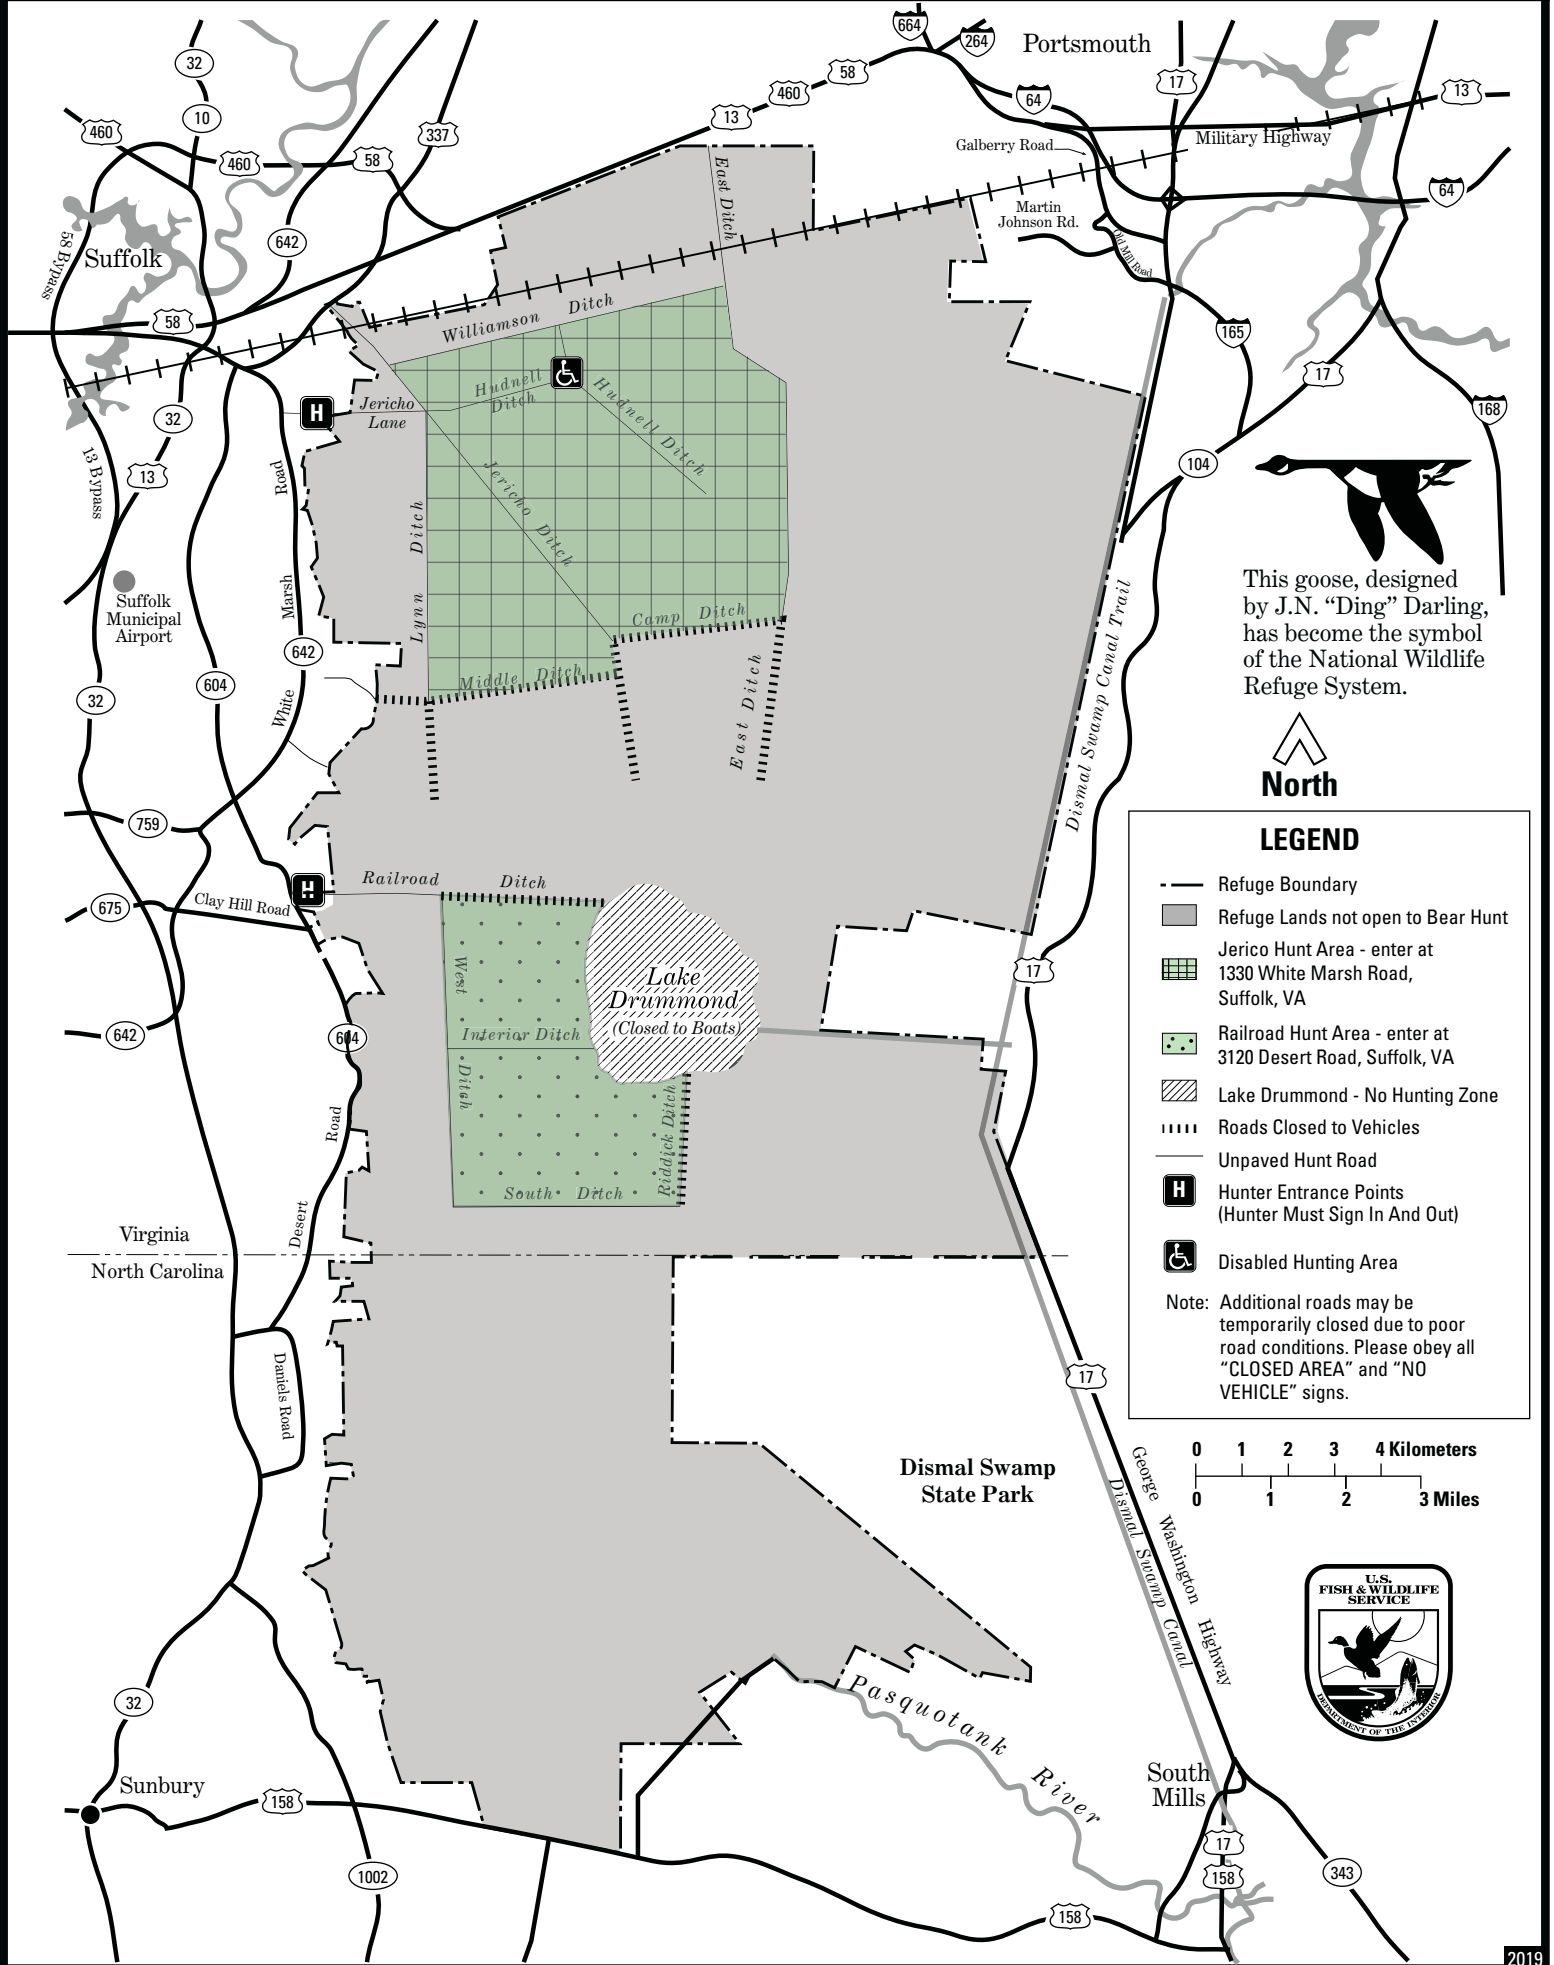

BEAR HUNT MAP *Great Dismal Swamp National Wildlife Refuge*

This goose, designed by J.N. "Ding" Darling, has become the symbol of the National Wildlife Refuge System.

LEGEND

- Refuge Boundary
- Refuge Lands not open to Bear Hunt
- Jerico Hunt Area - enter at 1330 White Marsh Road, Suffolk, VA
- Railroad Hunt Area - enter at 3120 Desert Road, Suffolk, VA
- Lake Drummond - No Hunting Zone
- Roads Closed to Vehicles
- Unpaved Hunt Road
- Hunter Entrance Points (Hunter Must Sign In And Out)
- Disabled Hunting Area

Note: Additional roads may be temporarily closed due to poor road conditions. Please obey all "CLOSED AREA" and "NO VEHICLE" signs.