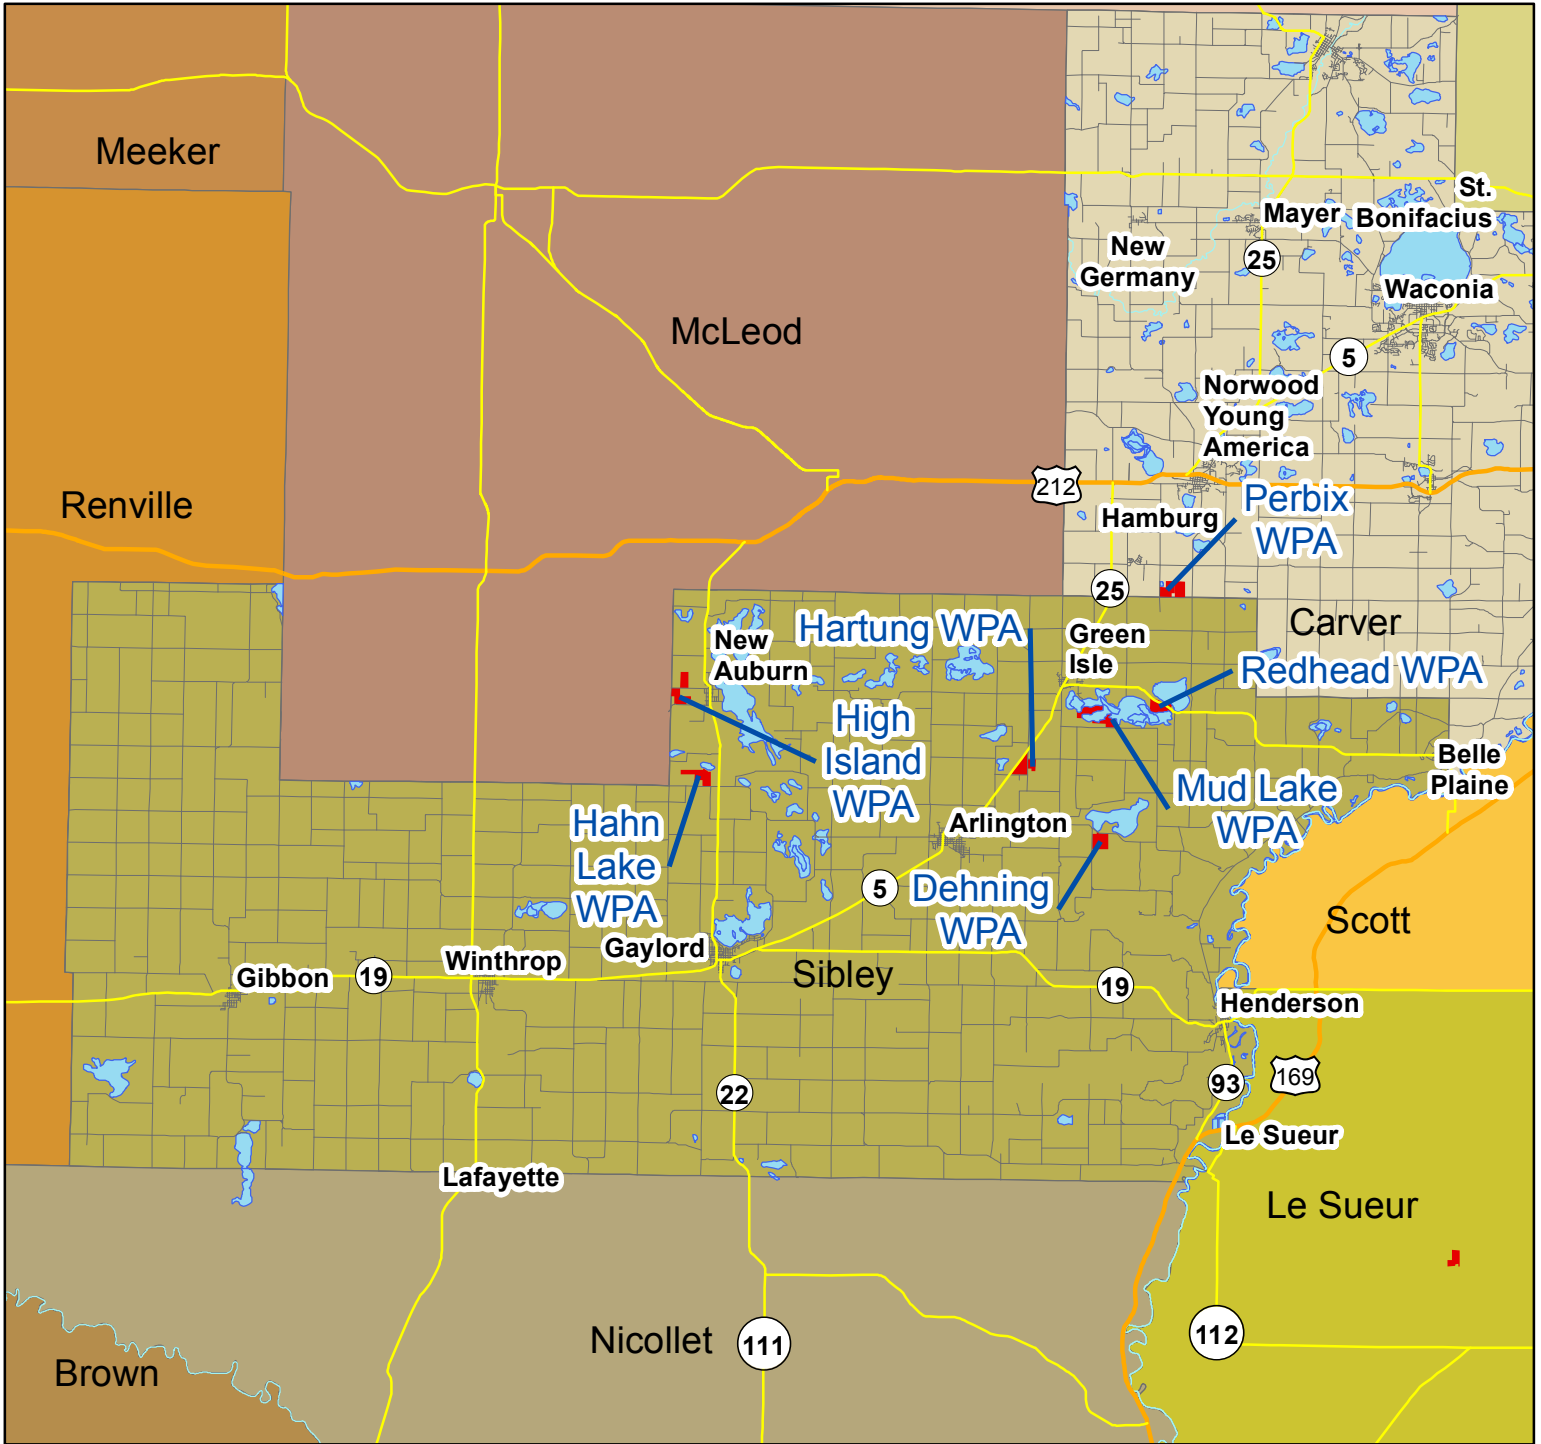

U.S. FISH AND WILDLIFE SERVICE

Sibley & Carver County WPA's

Legend

- US Highways
- State Highways
- Roads
- Rivers
- Lakes
- WPA Boundary

SIBLEY & CARVER COUNTY

For individual Waterfowl Production Area's PDF maps and addresses please visit:
http://www.fws.gov/refuge/minnesota_valley_wmd/