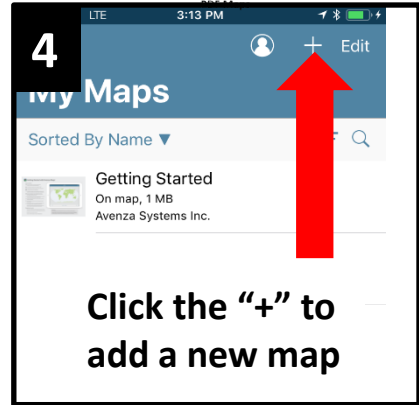

Download this map onto your smartphone and use it as a GPS or use your QR Code reader to download a map of Shiawassee NWR

1. Search and download Avenza Maps through the App Store or Google Play (free app)

6 Now allow the program access to your camera and scan the QR Code!