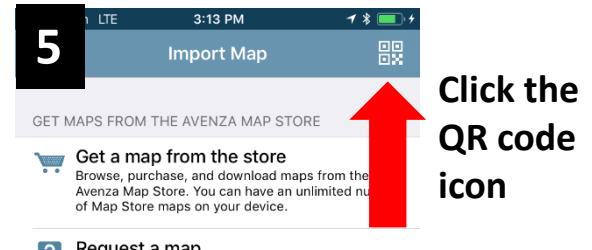

Download this map onto your smartphone and use it as a GPS or use your QR Code reader to download a map of Shiawassee NWR

1. Search and download Avenza Maps through the App Store or Google Play (free app)