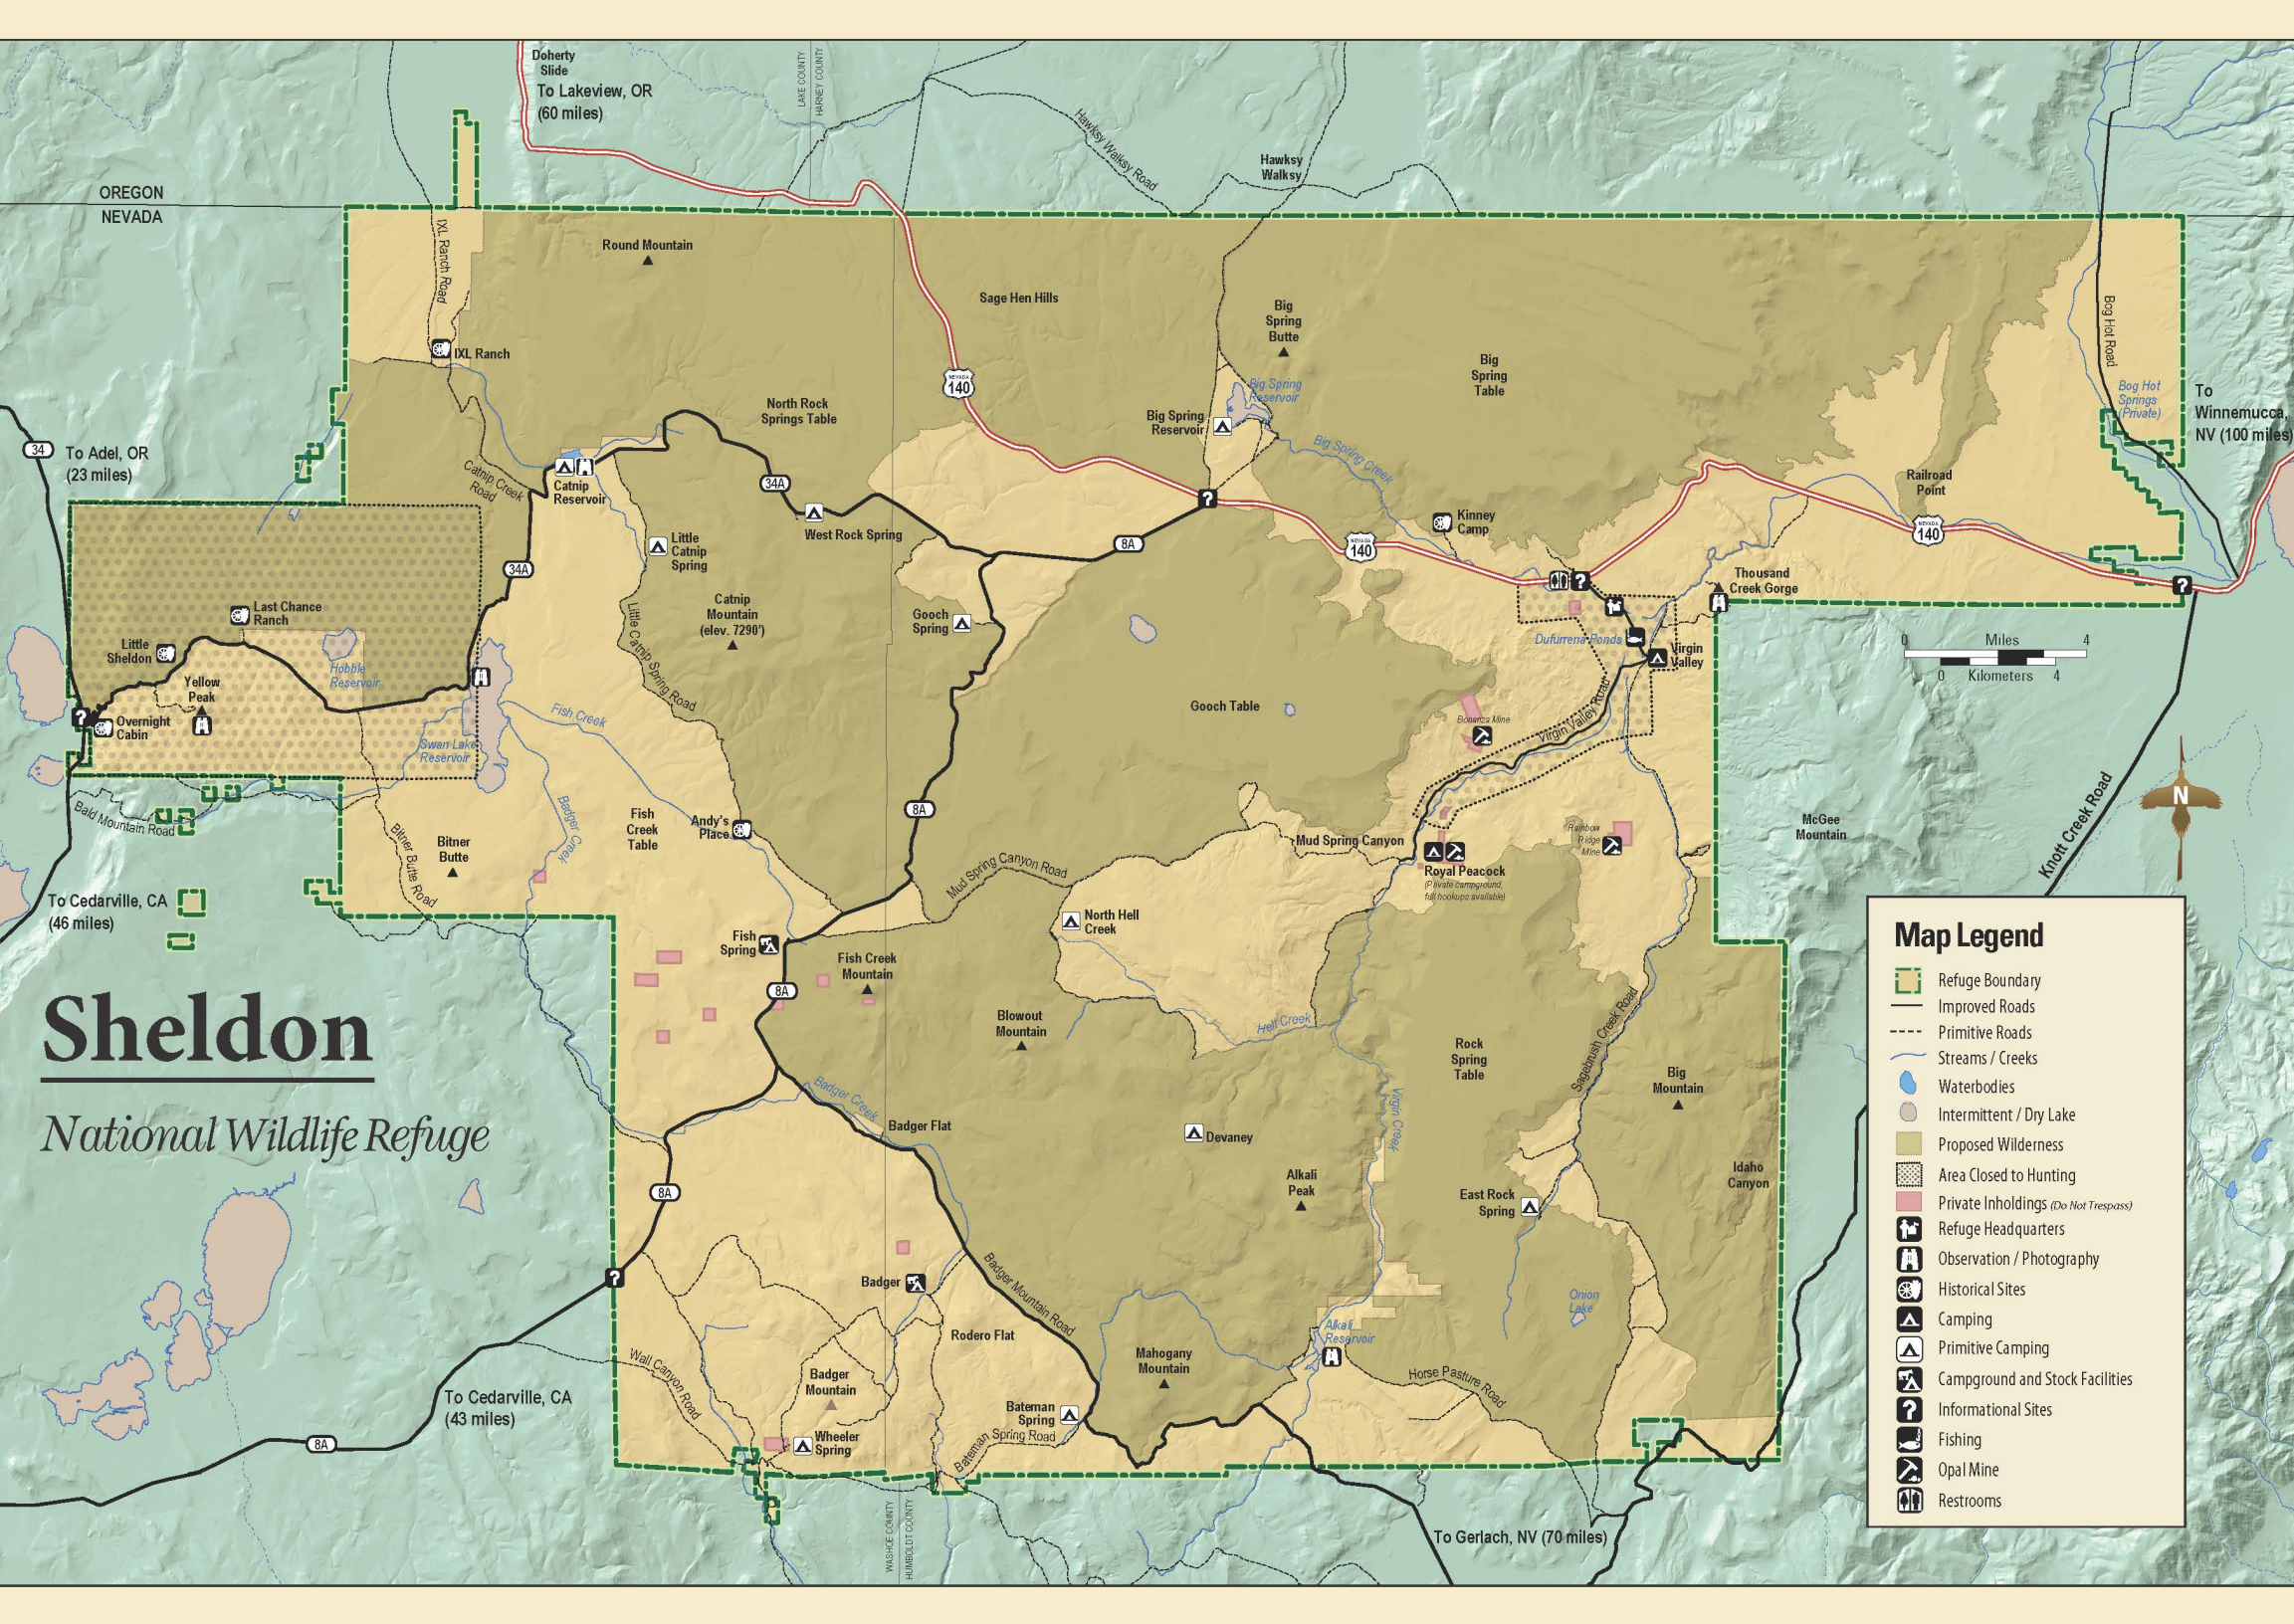

# Sheldon

National Wildlife Refuge

To Adel, OR (23 miles)

To Cedarville, CA (46 miles)

To Cedarville, CA (43 miles)

To Lakeview, OR (60 miles)

To Winnemucca, NV (100 miles)

To Gerlach, NV (70 miles)

### Map Legend

- Refuge Boundary
- Improved Roads
- Primitive Roads
- Streams / Creeks
- Waterbodies
- Intermittent / Dry Lake
- Proposed Wilderness
- Area Closed to Hunting
- Private Inholdings (Do Not Trespass)
- Refuge Headquarters
- Observation / Photography
- Historical Sites
- Camping
- Primitive Camping
- Campground and Stock Facilities
- Informational Sites
- Fishing
- Opal Mine
- Restrooms