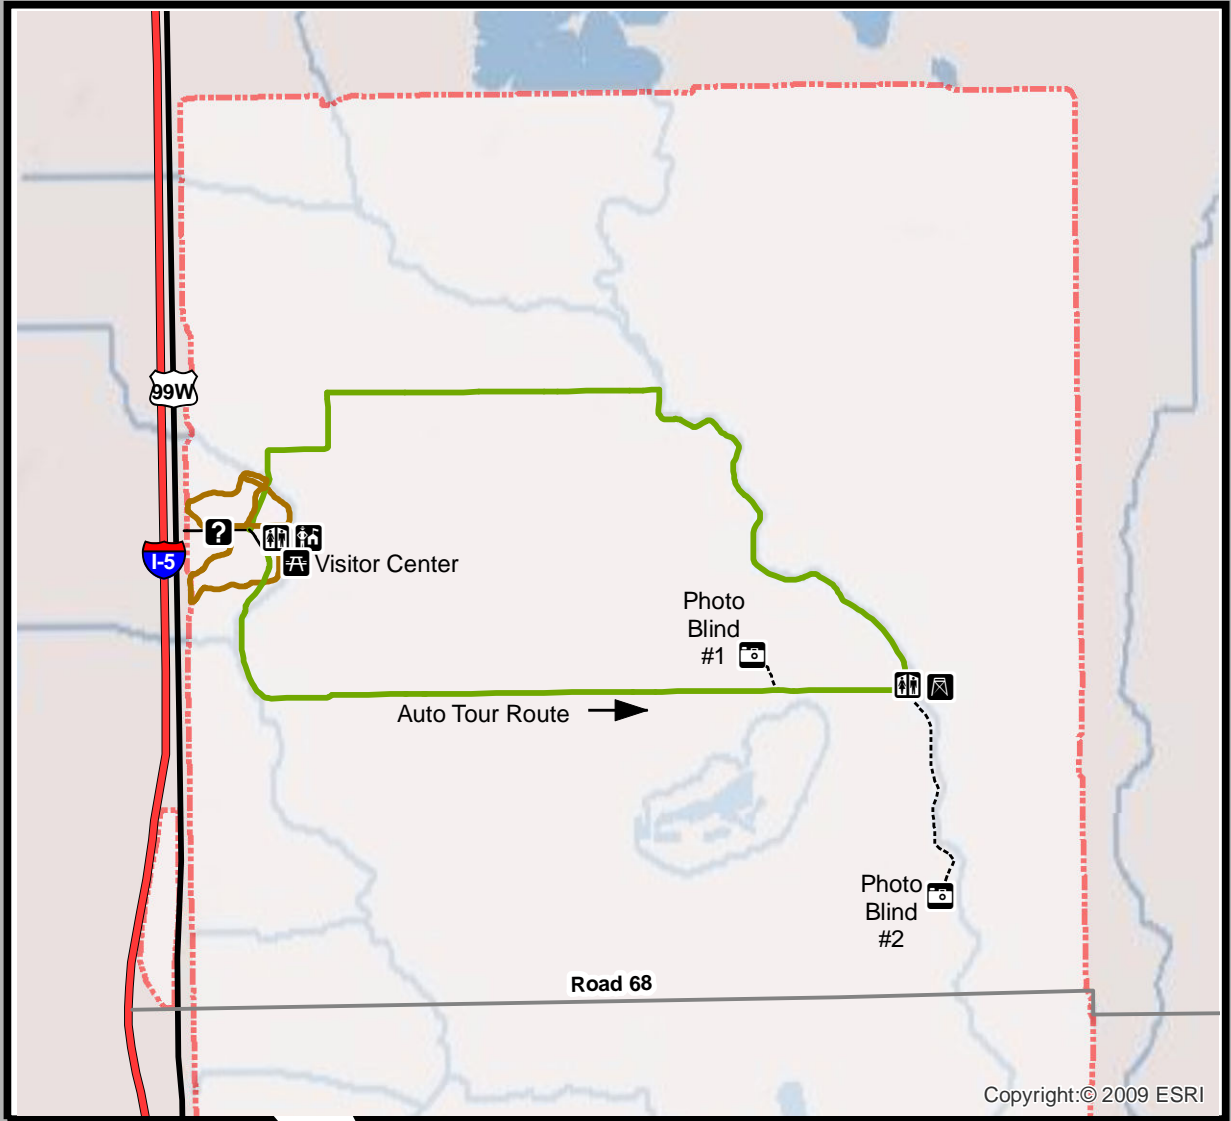

# Sacramento National Wildlife Refuge

## Photography Blind Locations

Copyright © 2009 ESRI

- Refuge Boundary
- Visitor Center
- Information Kiosk
- Restroom Facility
- Picnic Table
- Observation Deck
- Photography Blind
- Entrance Road
- Auto Tour Route
- Walking Trail