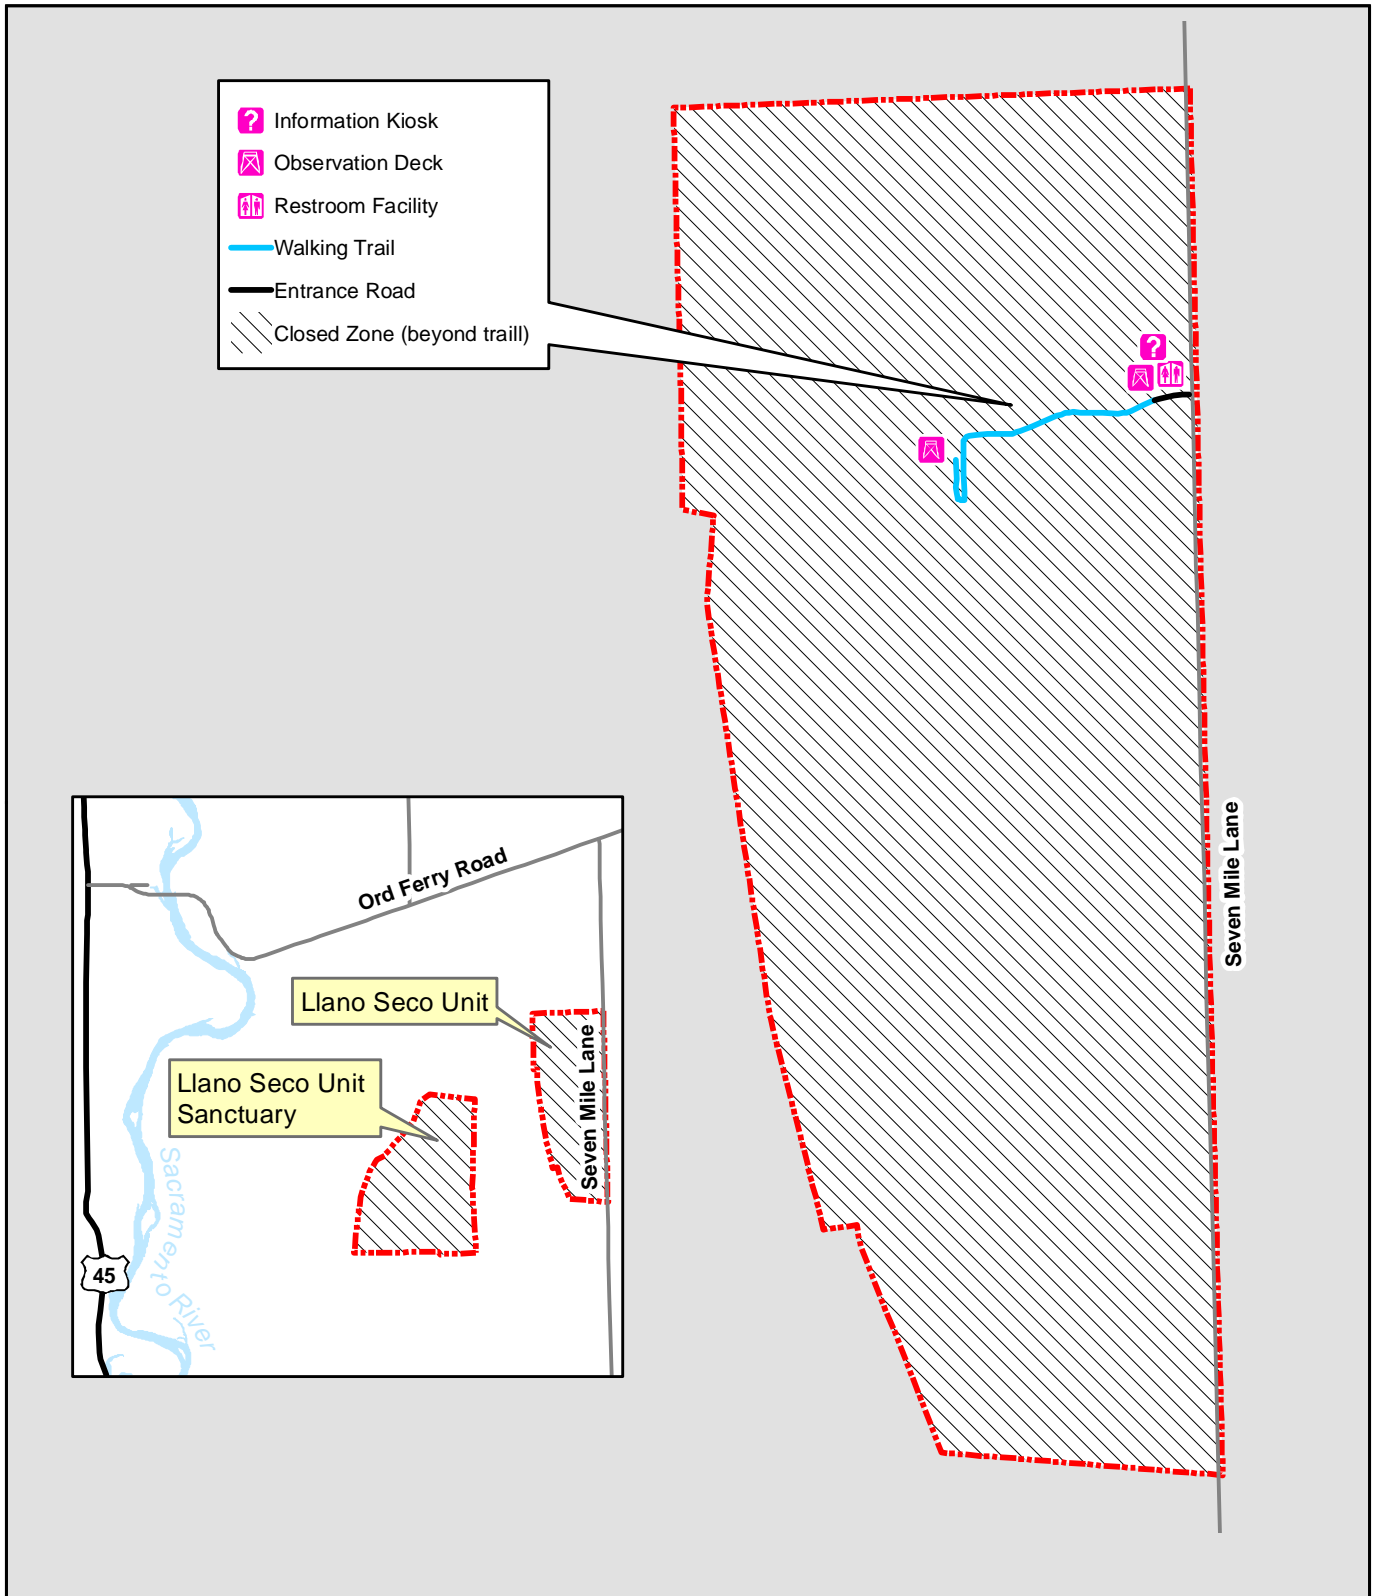

U.S. Fish & Wildlife Service

North Central Valley Wildlife Management Area - Llano Seco Unit

Visitor Services 2013-14

For more information, please visit our website:

www.fws.gov/refuge/north_central_valley/llano_seco_unit
or call (530) 934-2801

Produced by Sacramento NWRC
Projection: UTM Zone 10N
Datum: NAD 83