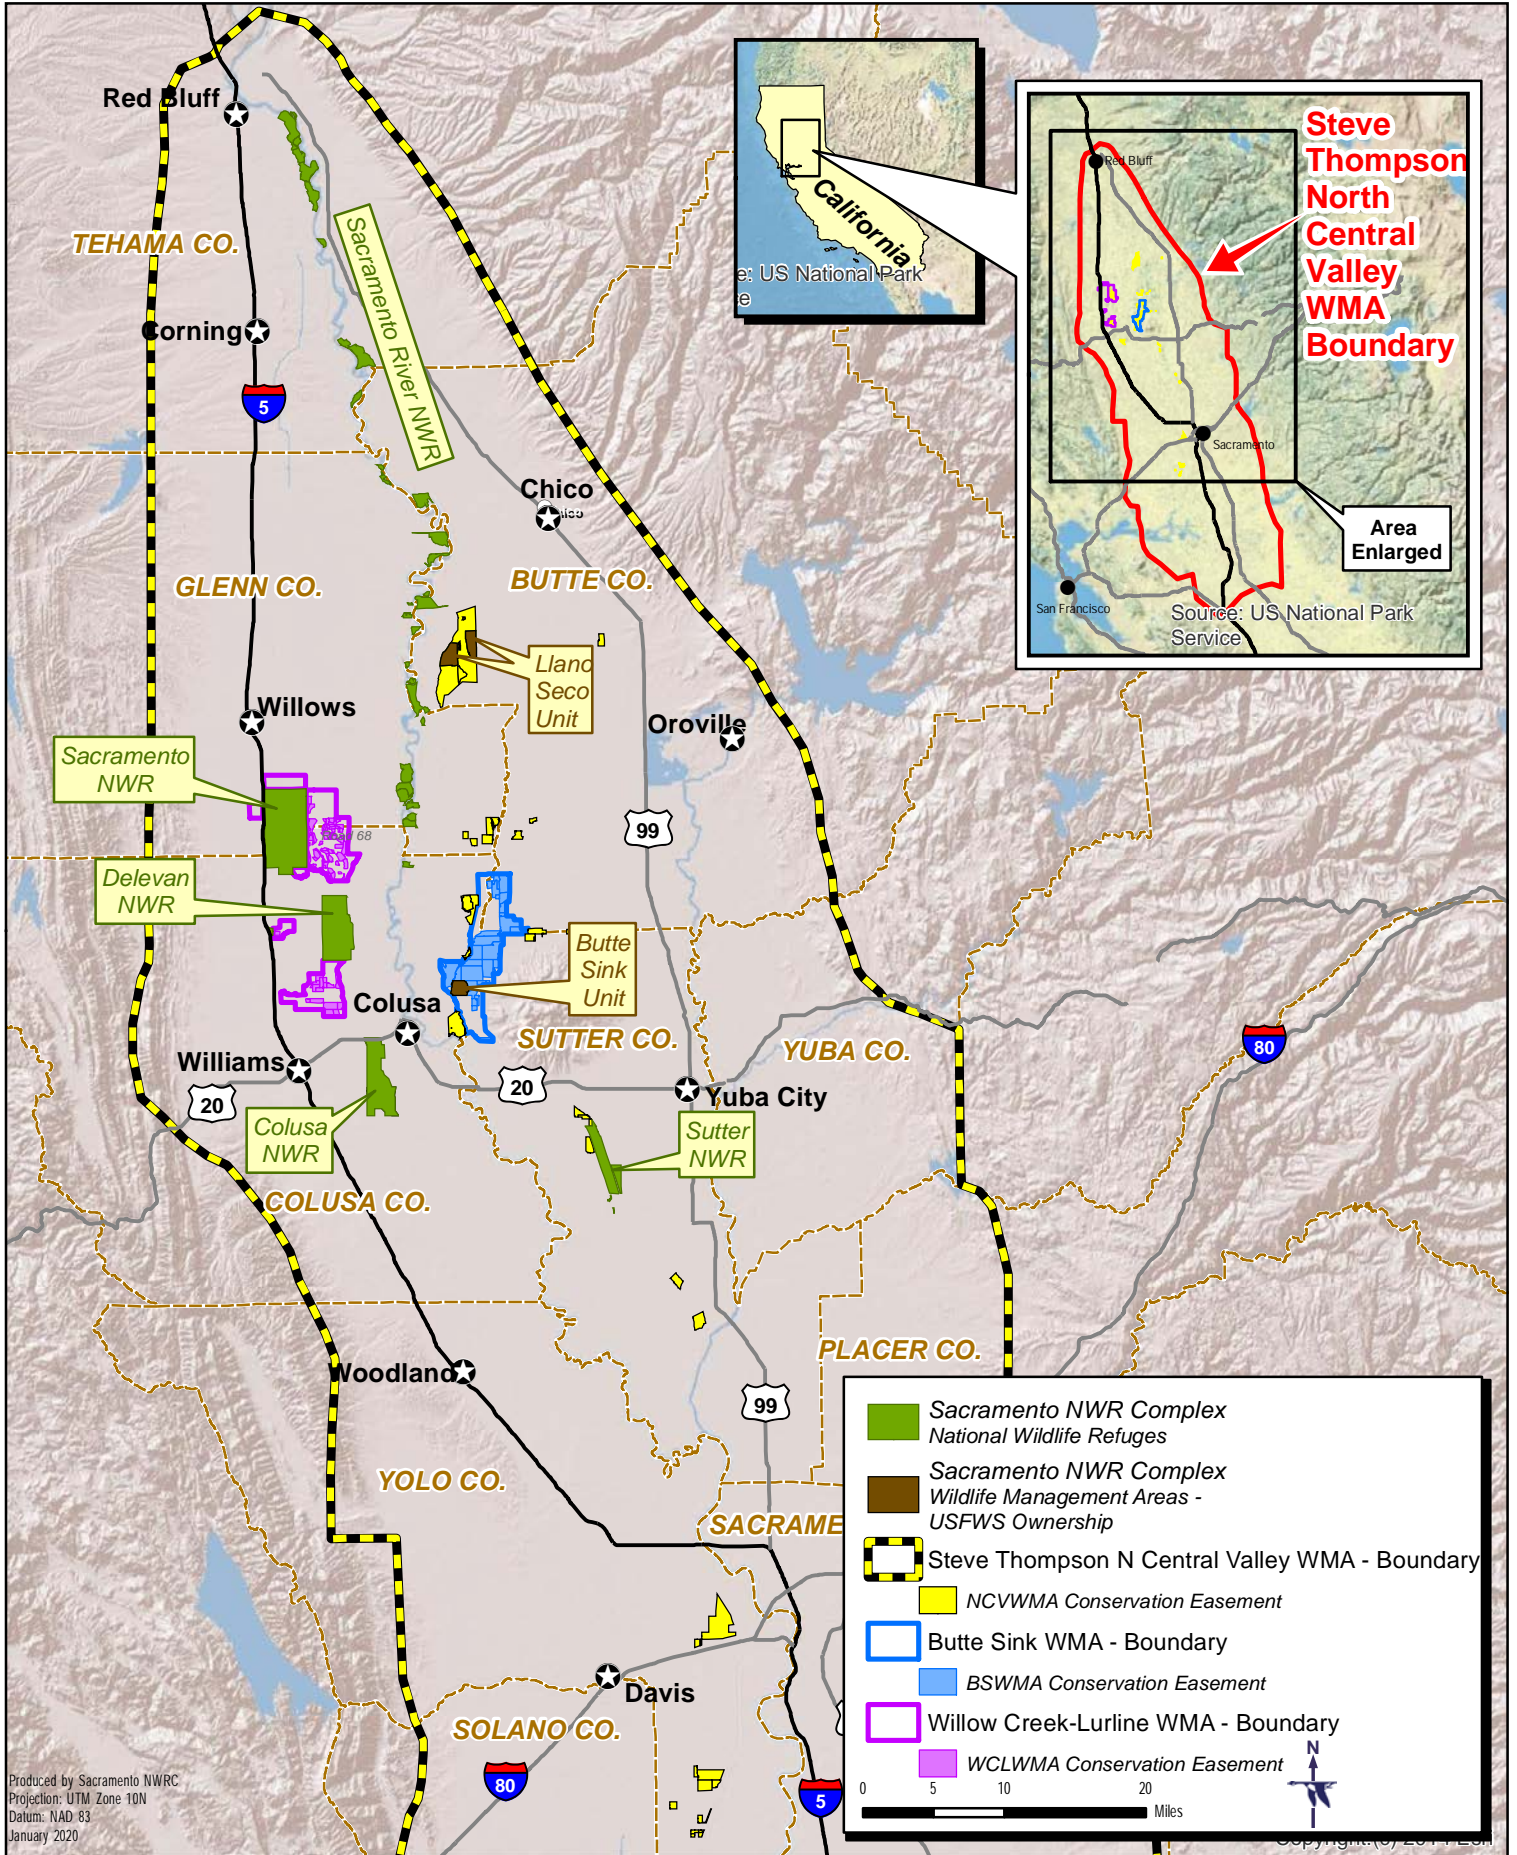

U.S. Fish & Wildlife Service

Sacramento National Wildlife Refuge Complex

National Wildlife Refuges and Wildlife Management Areas

Location Map

Produced by Sacramento NWRC
Projection: UTM Zone 10N
Datum: NAD 83
January 2020

Copyright (c) 2017 FWS