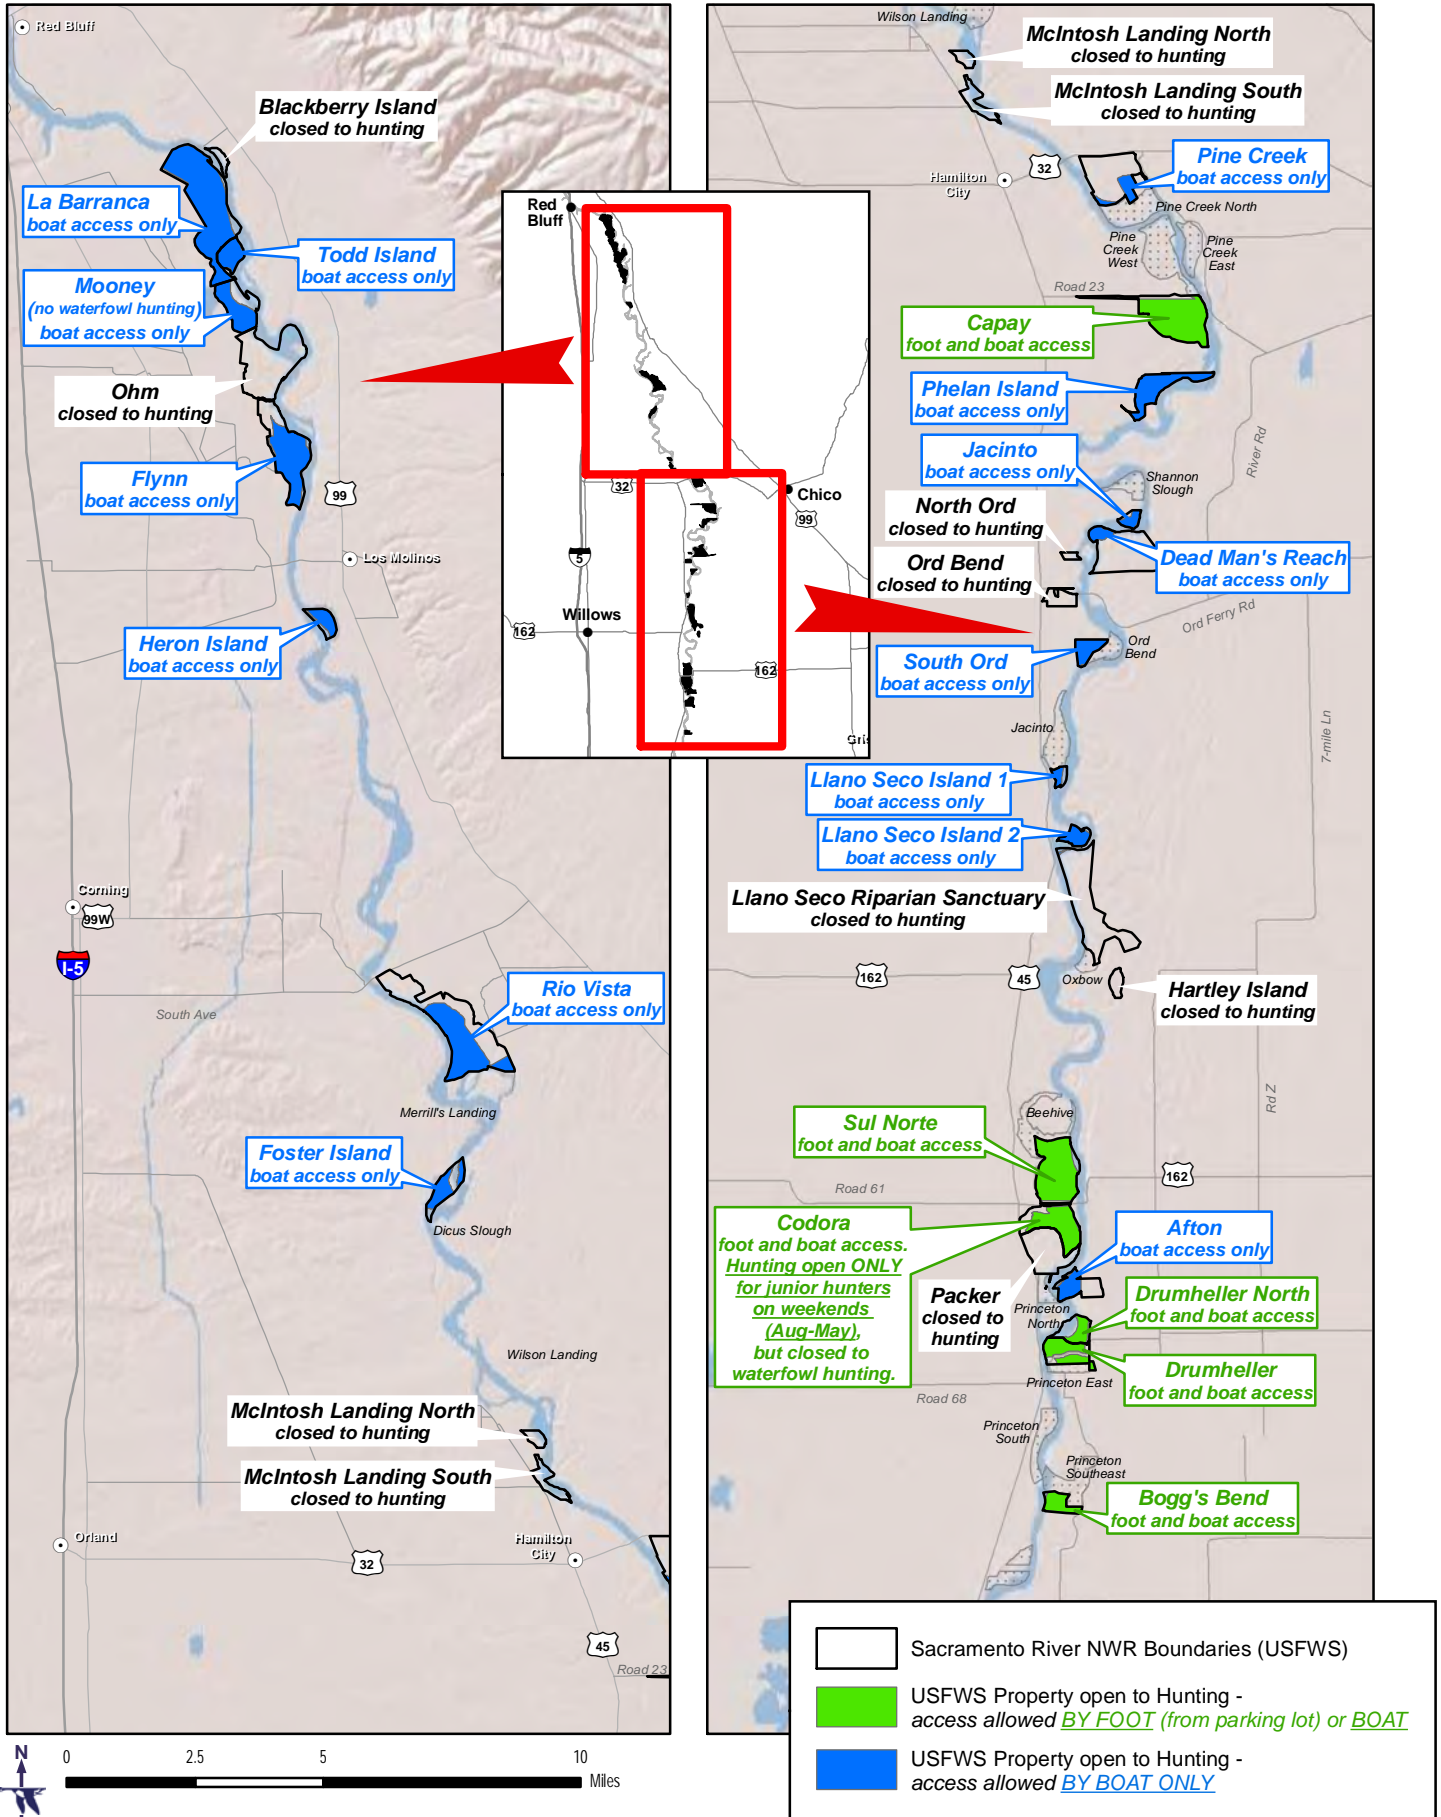

U.S. Fish & Wildlife Service

Sacramento River National Wildlife Refuge

General Hunting* Access Map

* PLEASE FOLLOW ALL REGULATIONS.

Find specific regulations for each Refuge Unit on this webpage: www.fws.gov/refuge/SacramentoRiver/visit/visitoractivities.html
Click on the Unit names in the table to view their brochures.