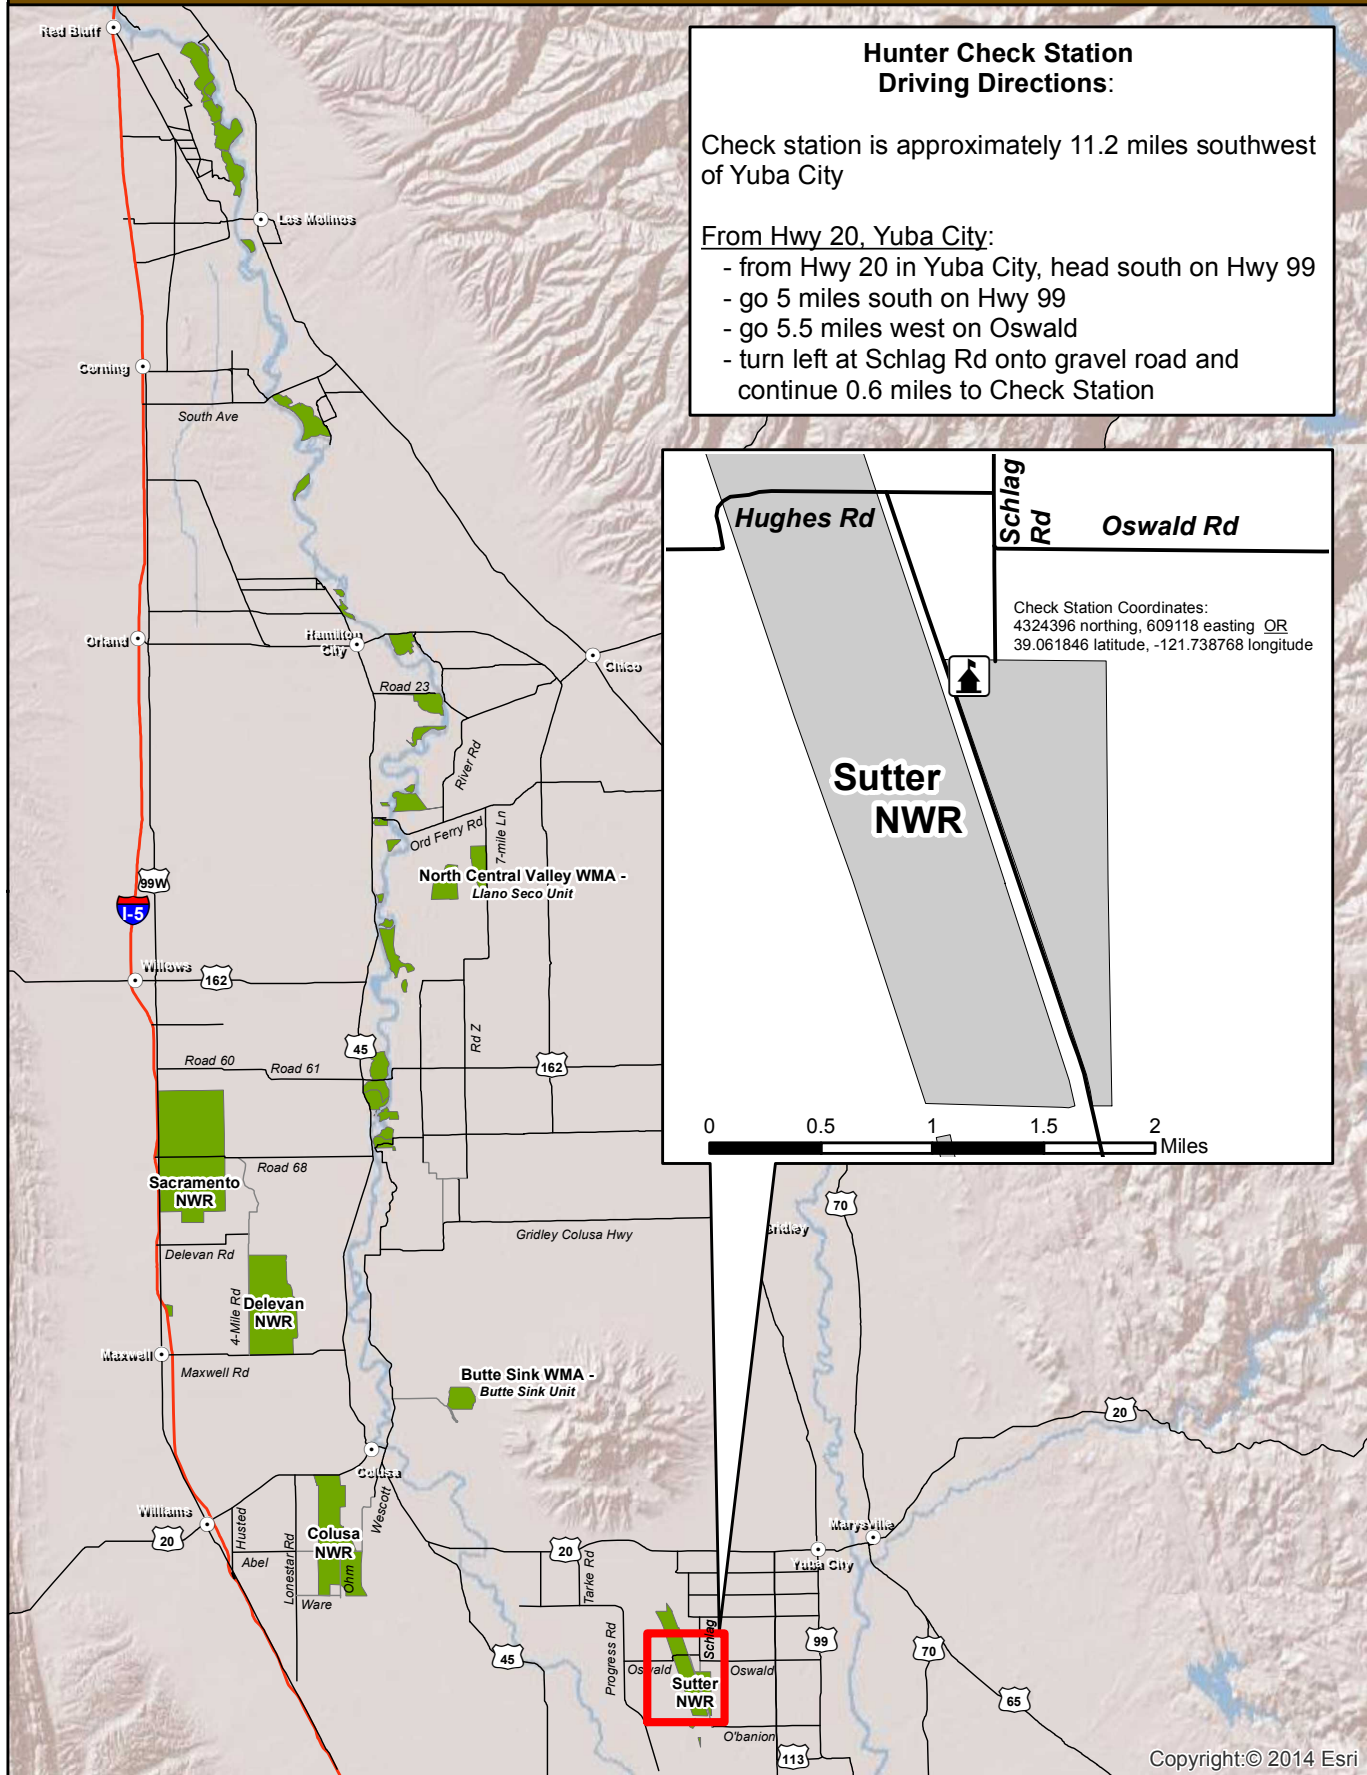

# HUNTER CHECK STATION DIRECTIONS -Sutter National Wildlife Refuge

**Hunter Check Station  
Driving Directions:**

Check station is approximately 11.2 miles southwest of Yuba City

From Hwy 20, Yuba City:

- from Hwy 20 in Yuba City, head south on Hwy 99
- go 5 miles south on Hwy 99
- go 5.5 miles west on Oswald
- turn left at Schlag Rd onto gravel road and continue 0.6 miles to Check Station

Check Station Coordinates:  
4324396 northing, 609118 easting **OR**  
39.061846 latitude, -121.738768 longitude