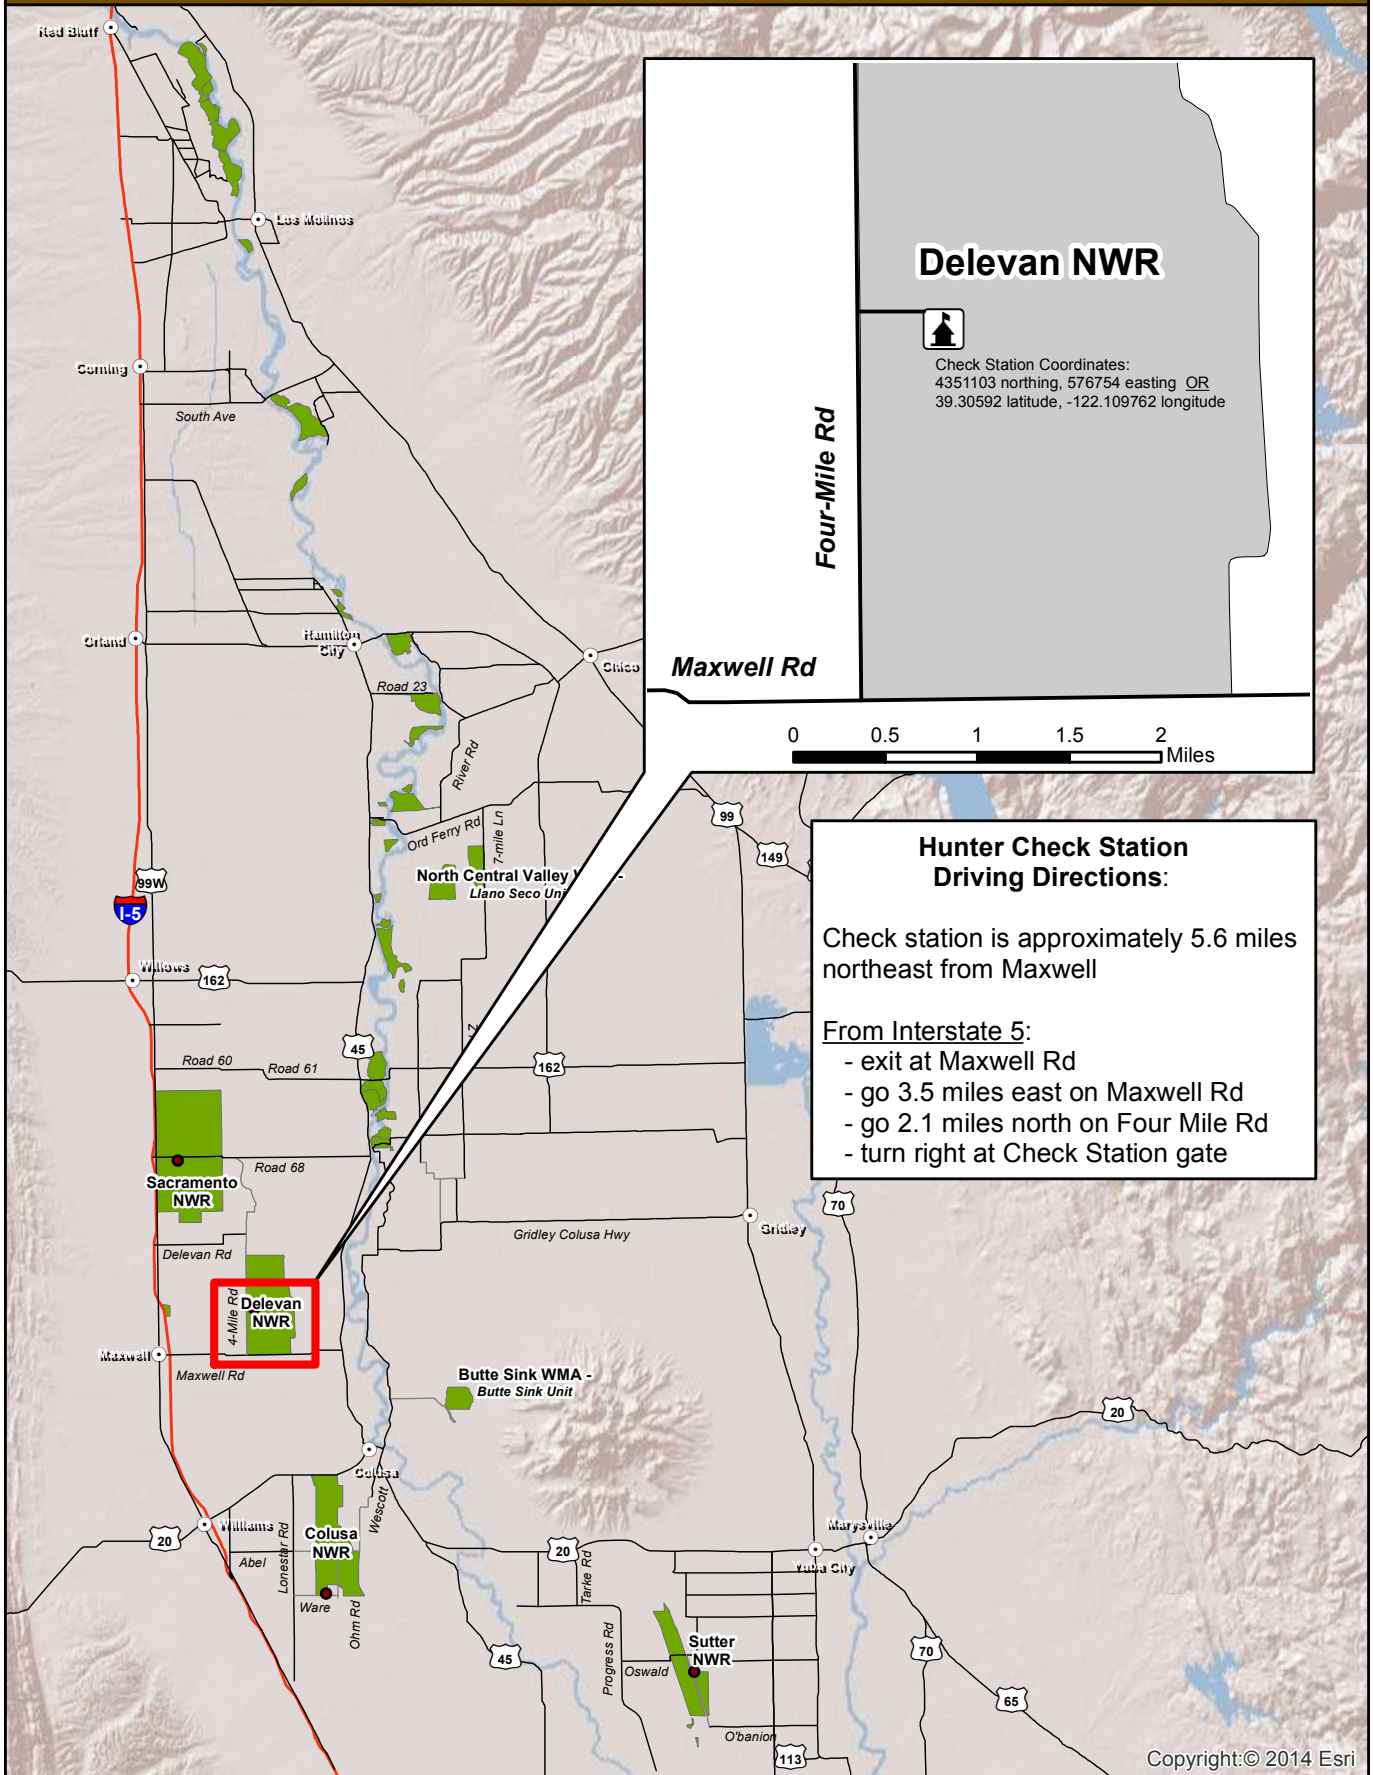

# HUNTER CHECK STATION DIRECTIONS -Delevan National Wildlife Refuge

## Delevan NWR

Check Station Coordinates:  
4351103 northing, 576754 easting OR  
39.30592 latitude, -122.109762 longitude

Four-Mile Rd

Maxwell Rd

## Hunter Check Station Driving Directions:

Check station is approximately 5.6 miles northeast from Maxwell

### From Interstate 5:

- exit at Maxwell Rd
- go 3.5 miles east on Maxwell Rd
- go 2.1 miles north on Four Mile Rd
- turn right at Check Station gate

Copyright:© 2014 Esri