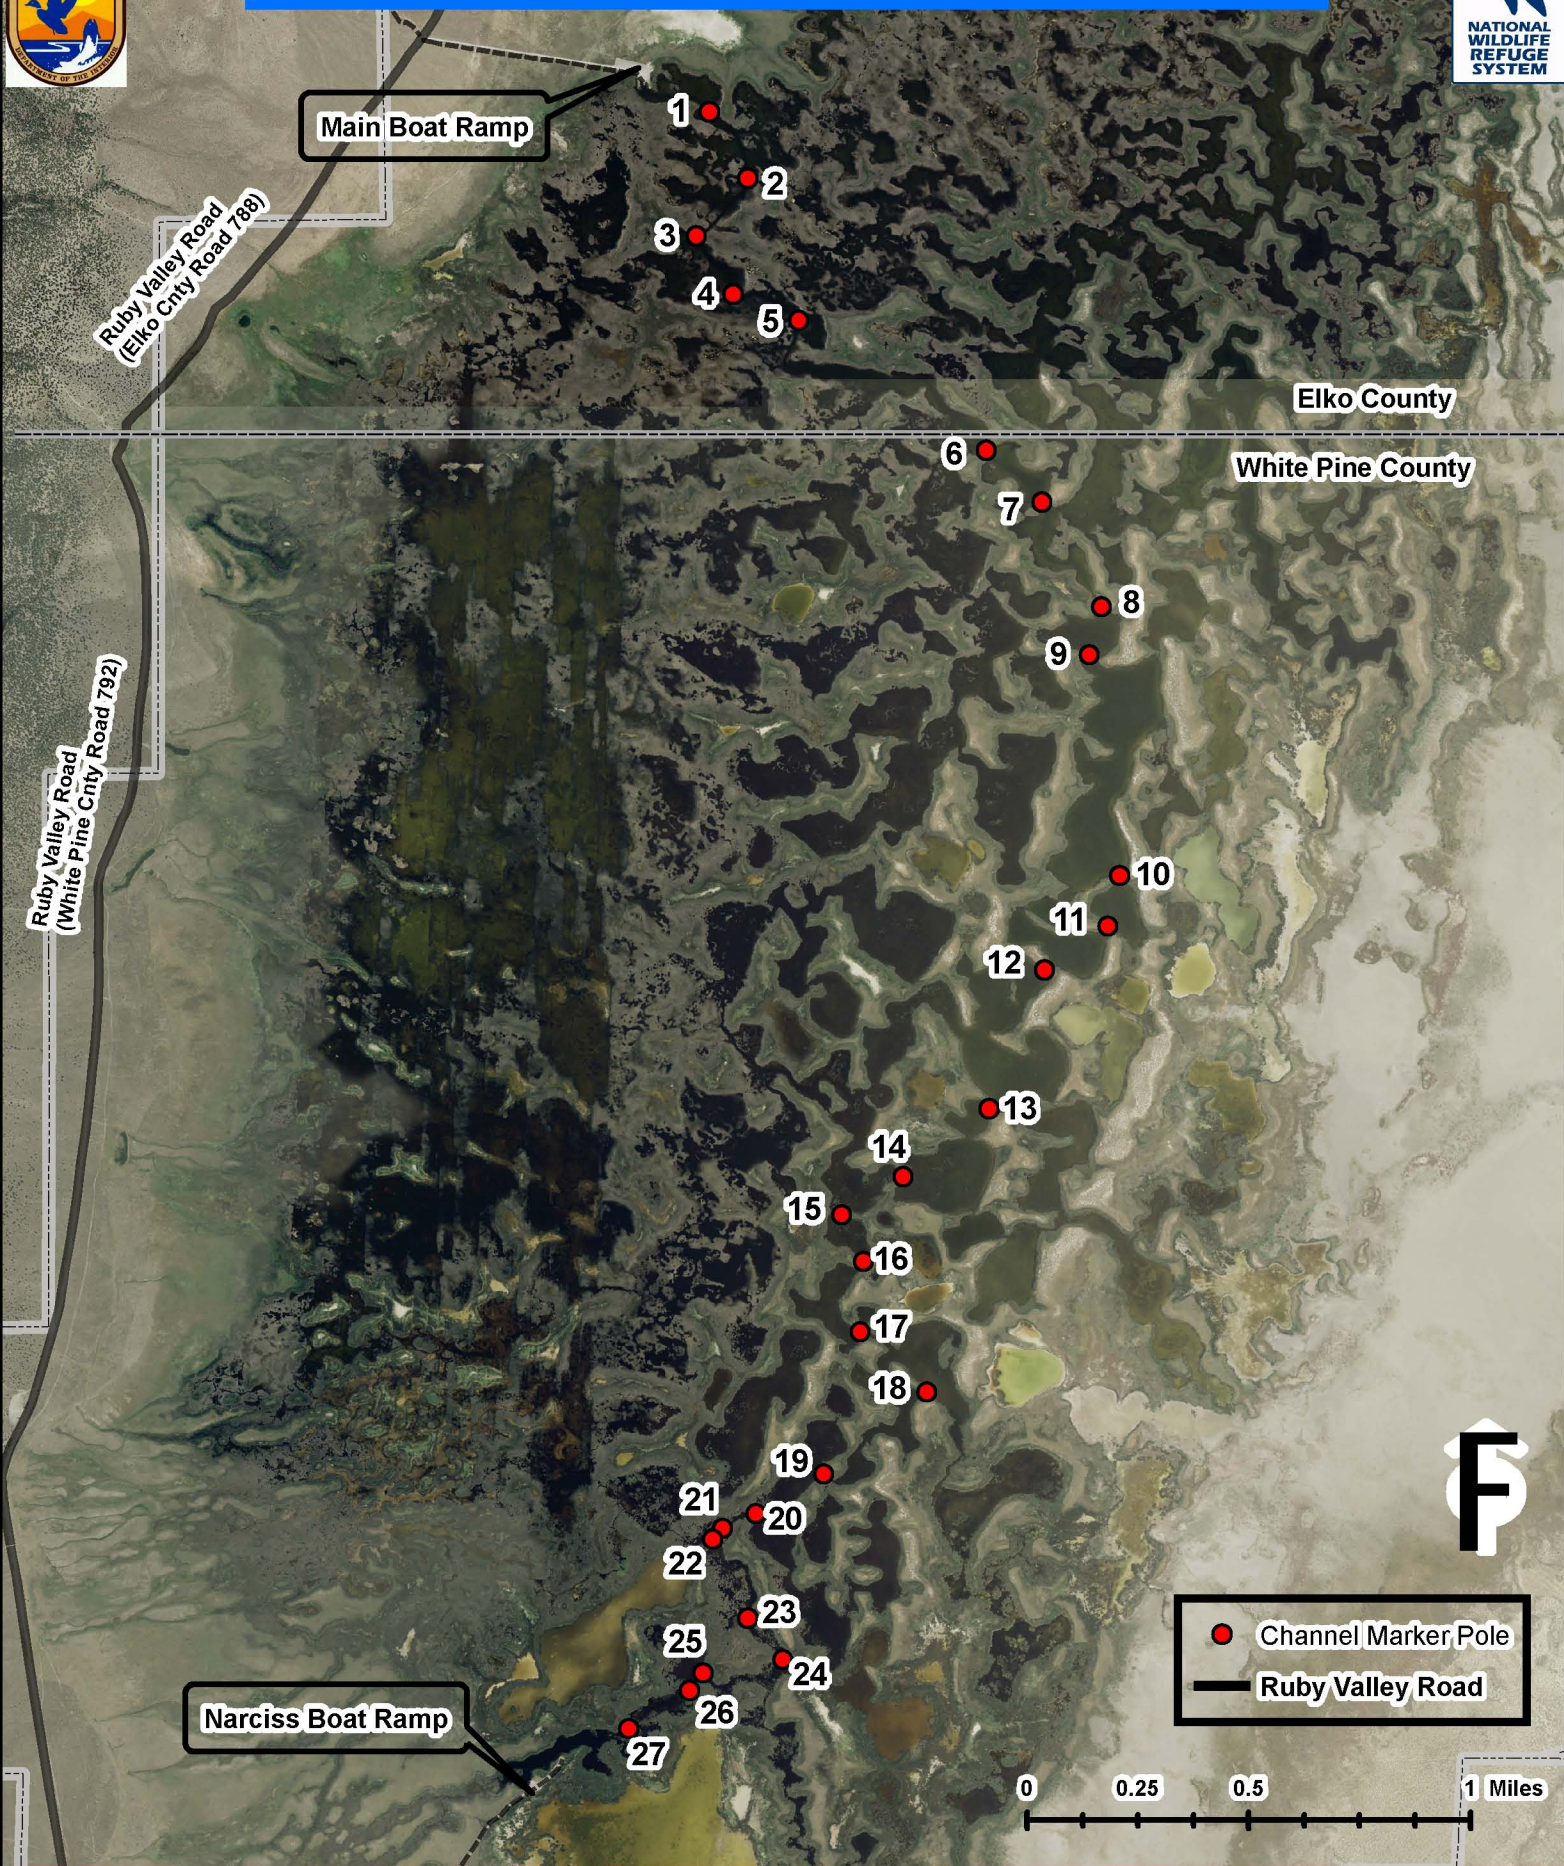

Ruby Lake NWR South Marsh Channel Marker Poles

This page is for information only and is not available for duplication. No warranty is made or implied by the U.S. Fish and Wildlife Service as to the accuracy, reliability, or completeness of this information for individual or aggregate use with other data.