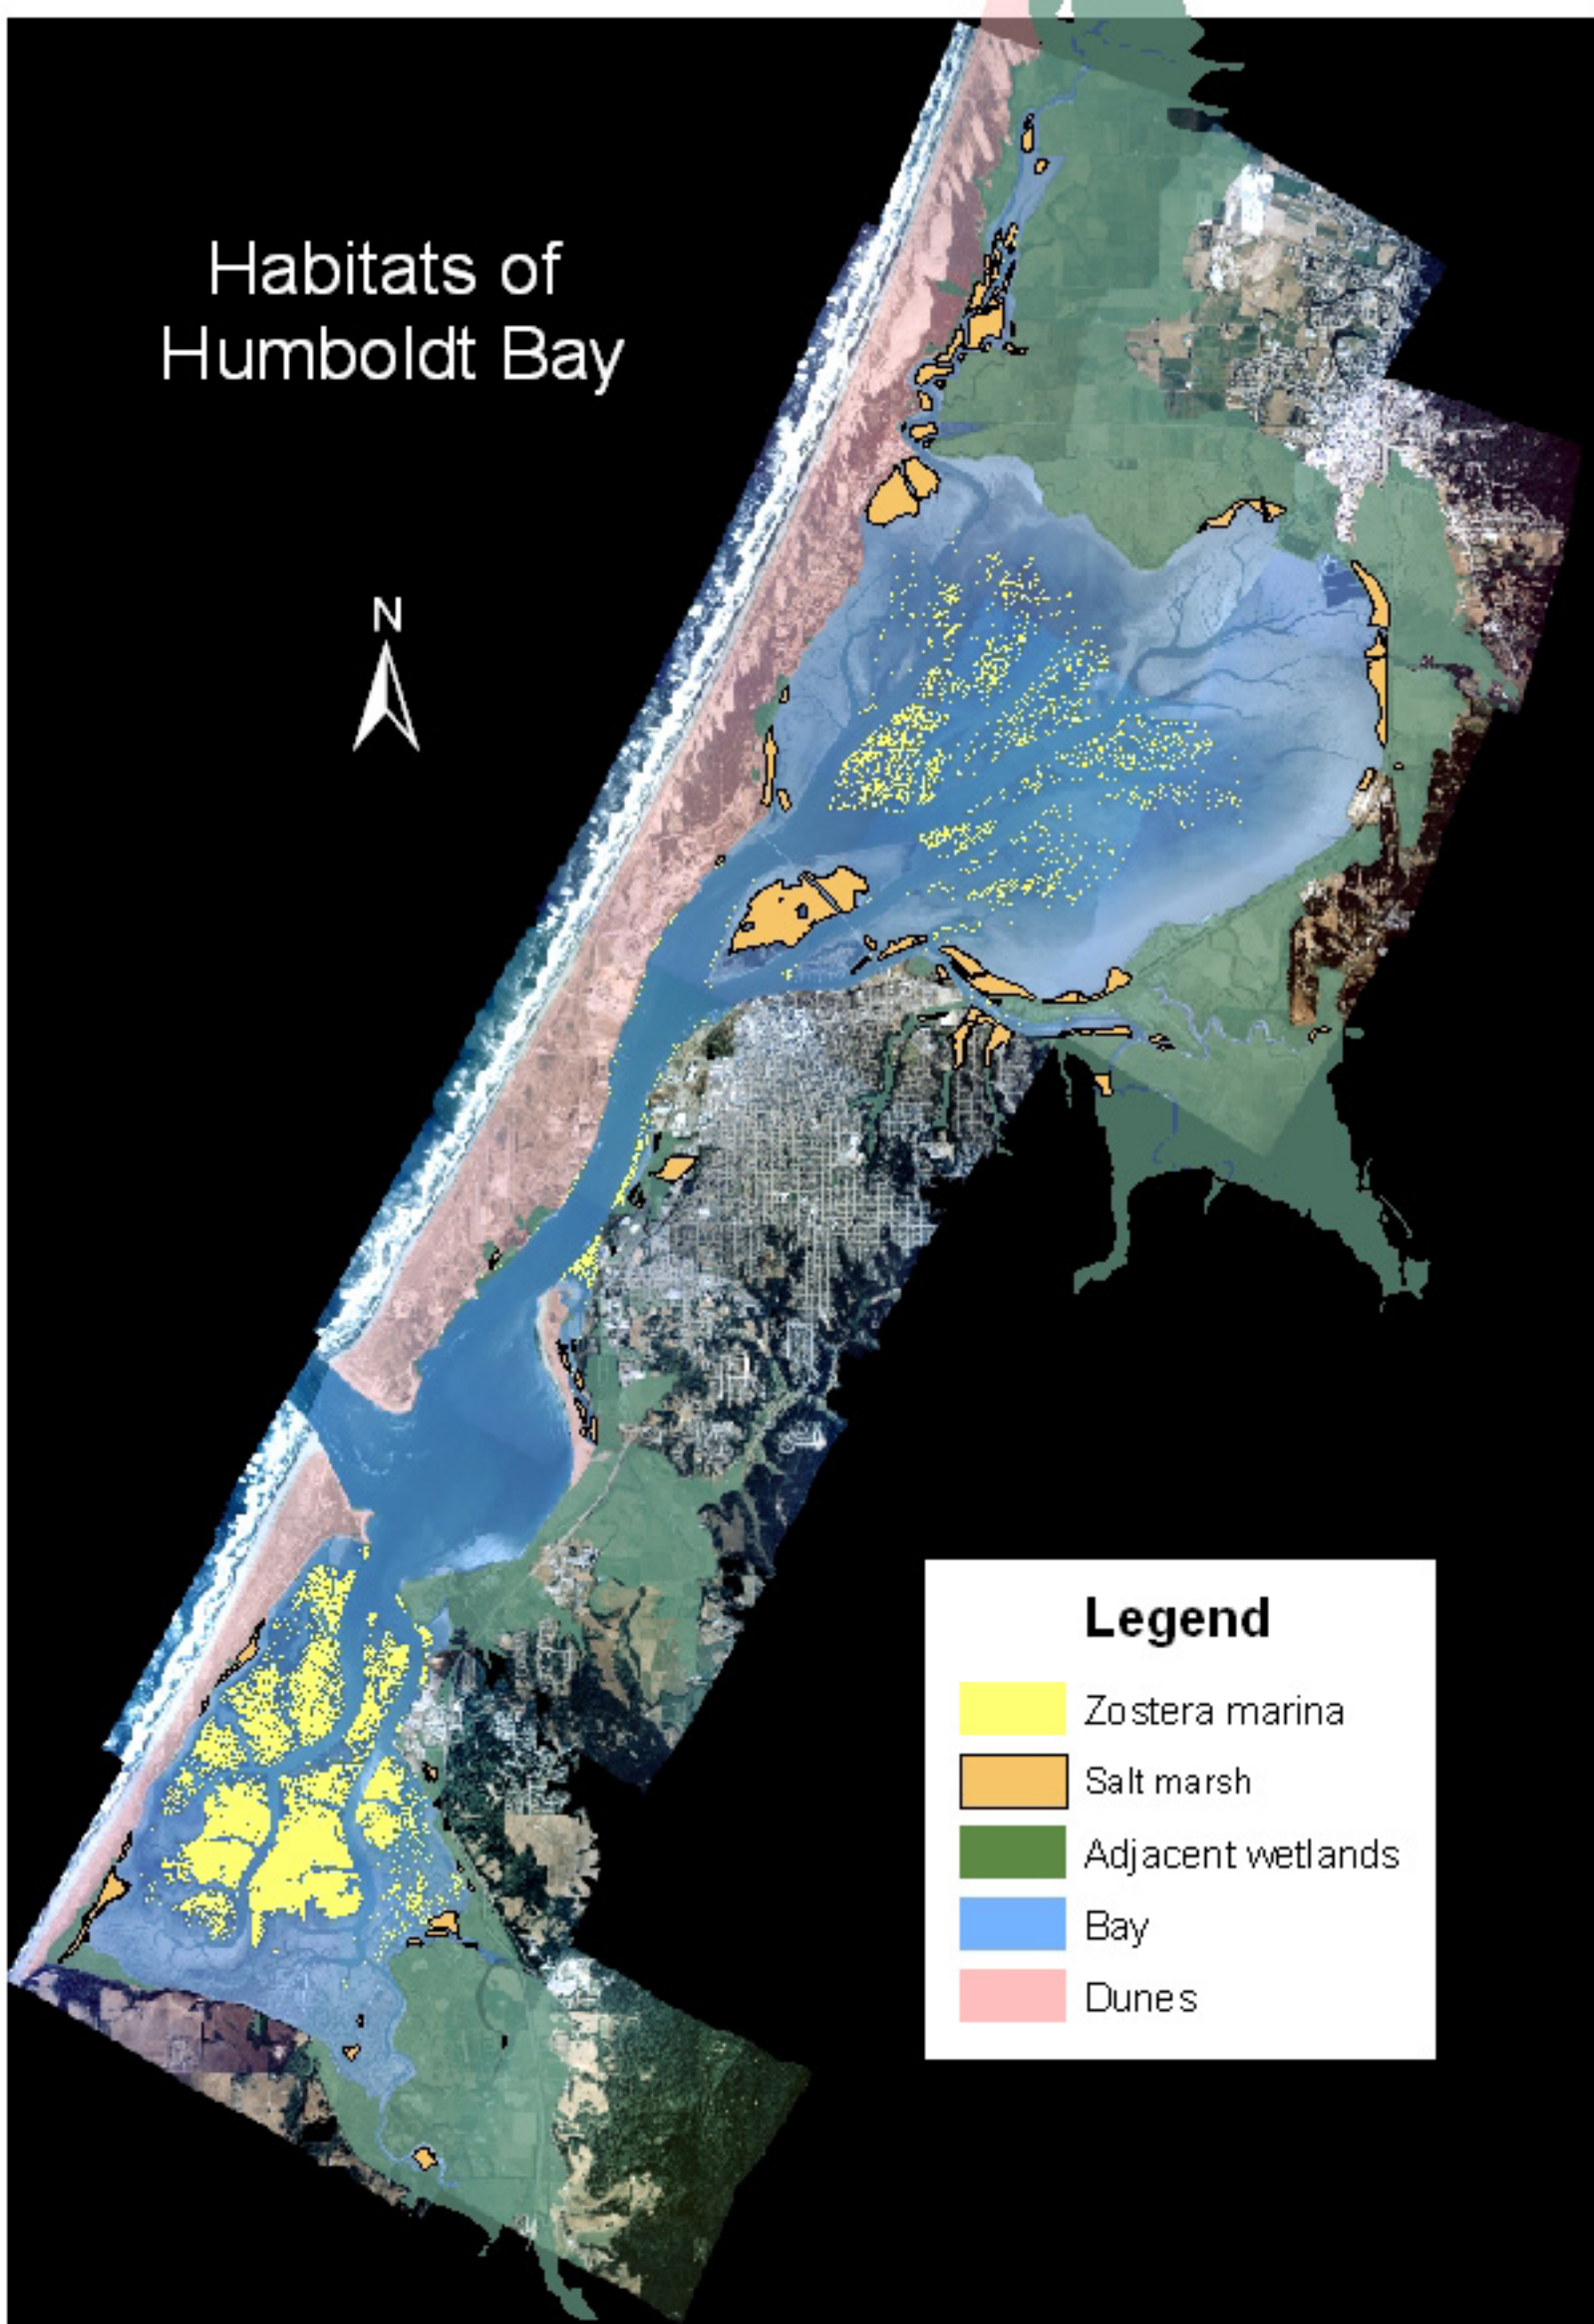

Habitats of Humboldt Bay

Legend

-  *Zostera marina*
-  Salt marsh
-  Adjacent wetlands
-  Bay
-  Dunes

0 0.5 1 2 3 4 Kilometers