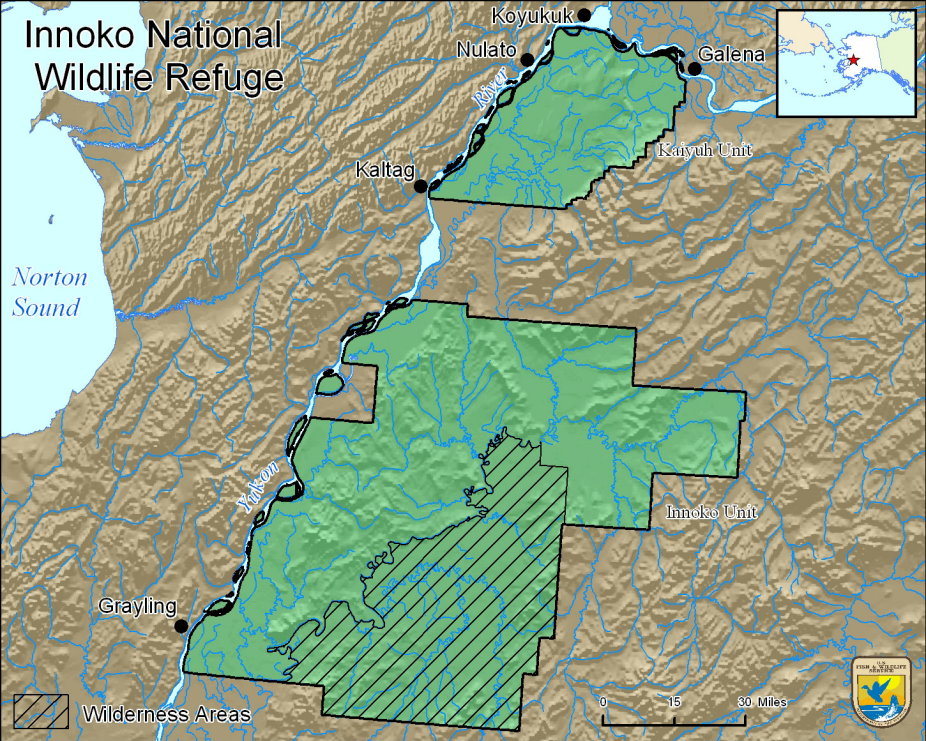

# Innoko National Wildlife Refuge

Norton Sound

Nulato

Koyukuk

Galena

Kayuh Unit

Kaltag

Yukon

Innoko Unit

Grayling

 Wilderness Areas

0 15 30 Miles