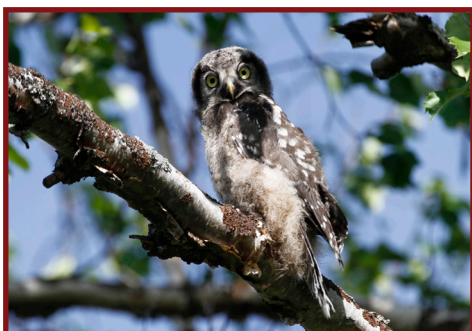

A juvenile Northern Hawk Owl

(Roman Dugan/USFWS)

Kanut National Wildlife Refuge
101 12th Ave. Rm 206
Fairbanks, AK 99701-6237
877/220-1853 or 907/456-0329
kanuti_refuge@fws.gov