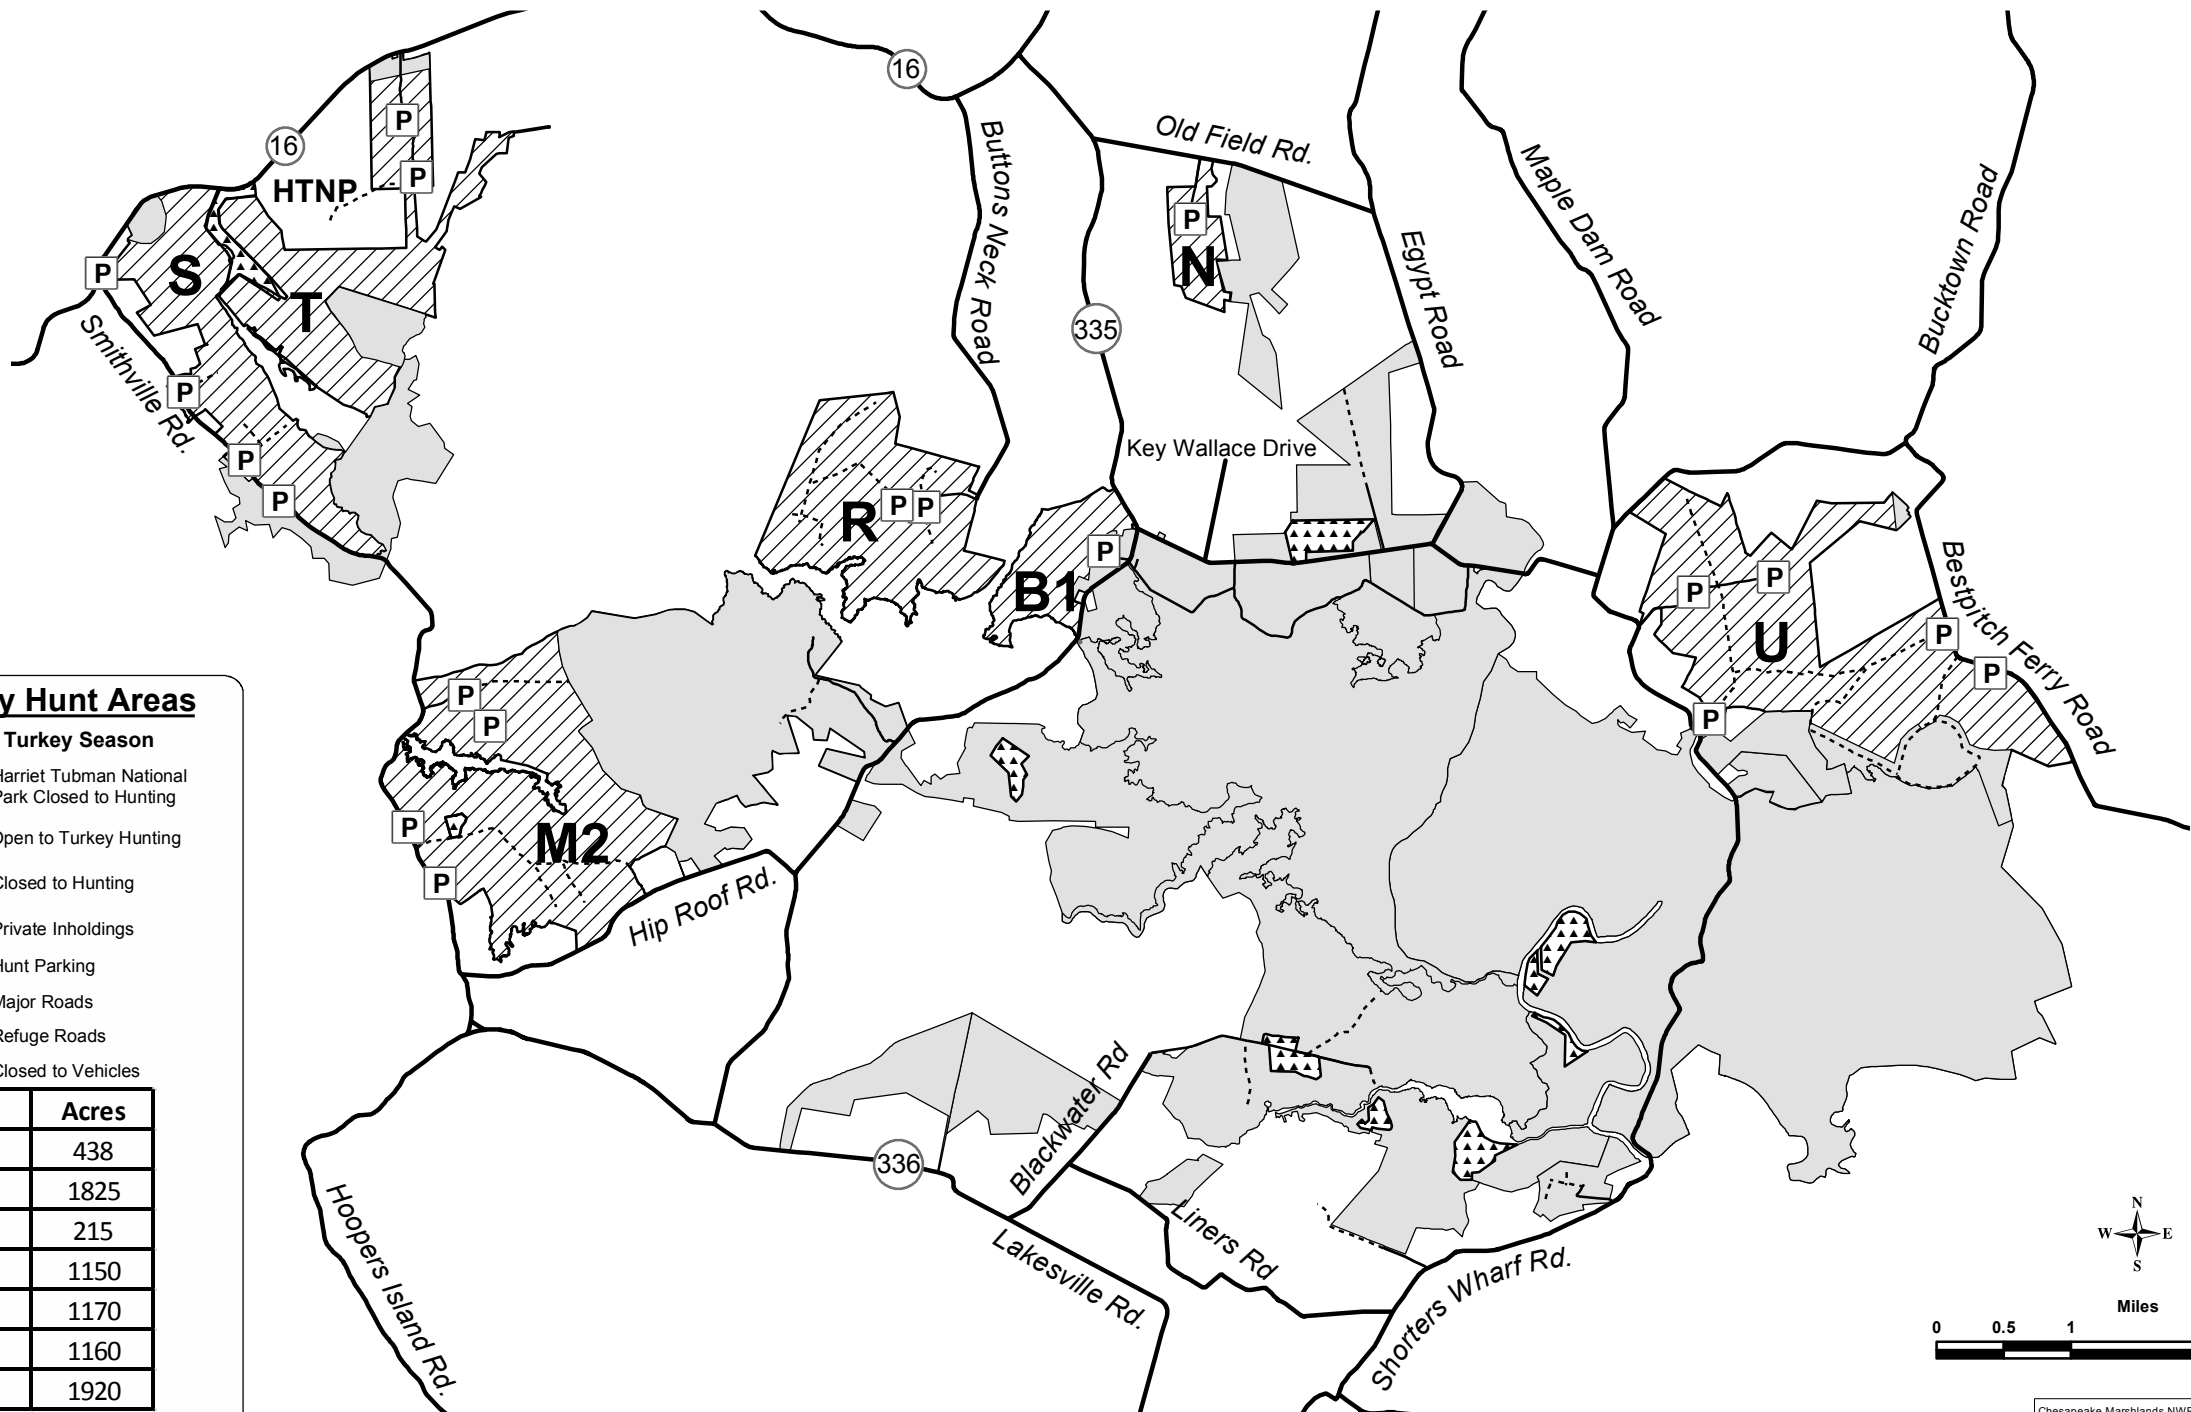

# BLACKWATER NATIONAL WILDLIFE REFUGE

## Turkey Hunt Areas

2018 Turkey Season

**HTNP** Harriet Tubman National Park Closed to Hunting

Open to Turkey Hunting

Closed to Hunting

Private Inholdings

Hunt Parking

Major Roads

Refuge Roads

Closed to Vehicles

Area	Acres
B1*	438
M2	1825
N	215
R	1150
S	1170
T	1160
U	1920

\* B1 Disabled Hunting Area