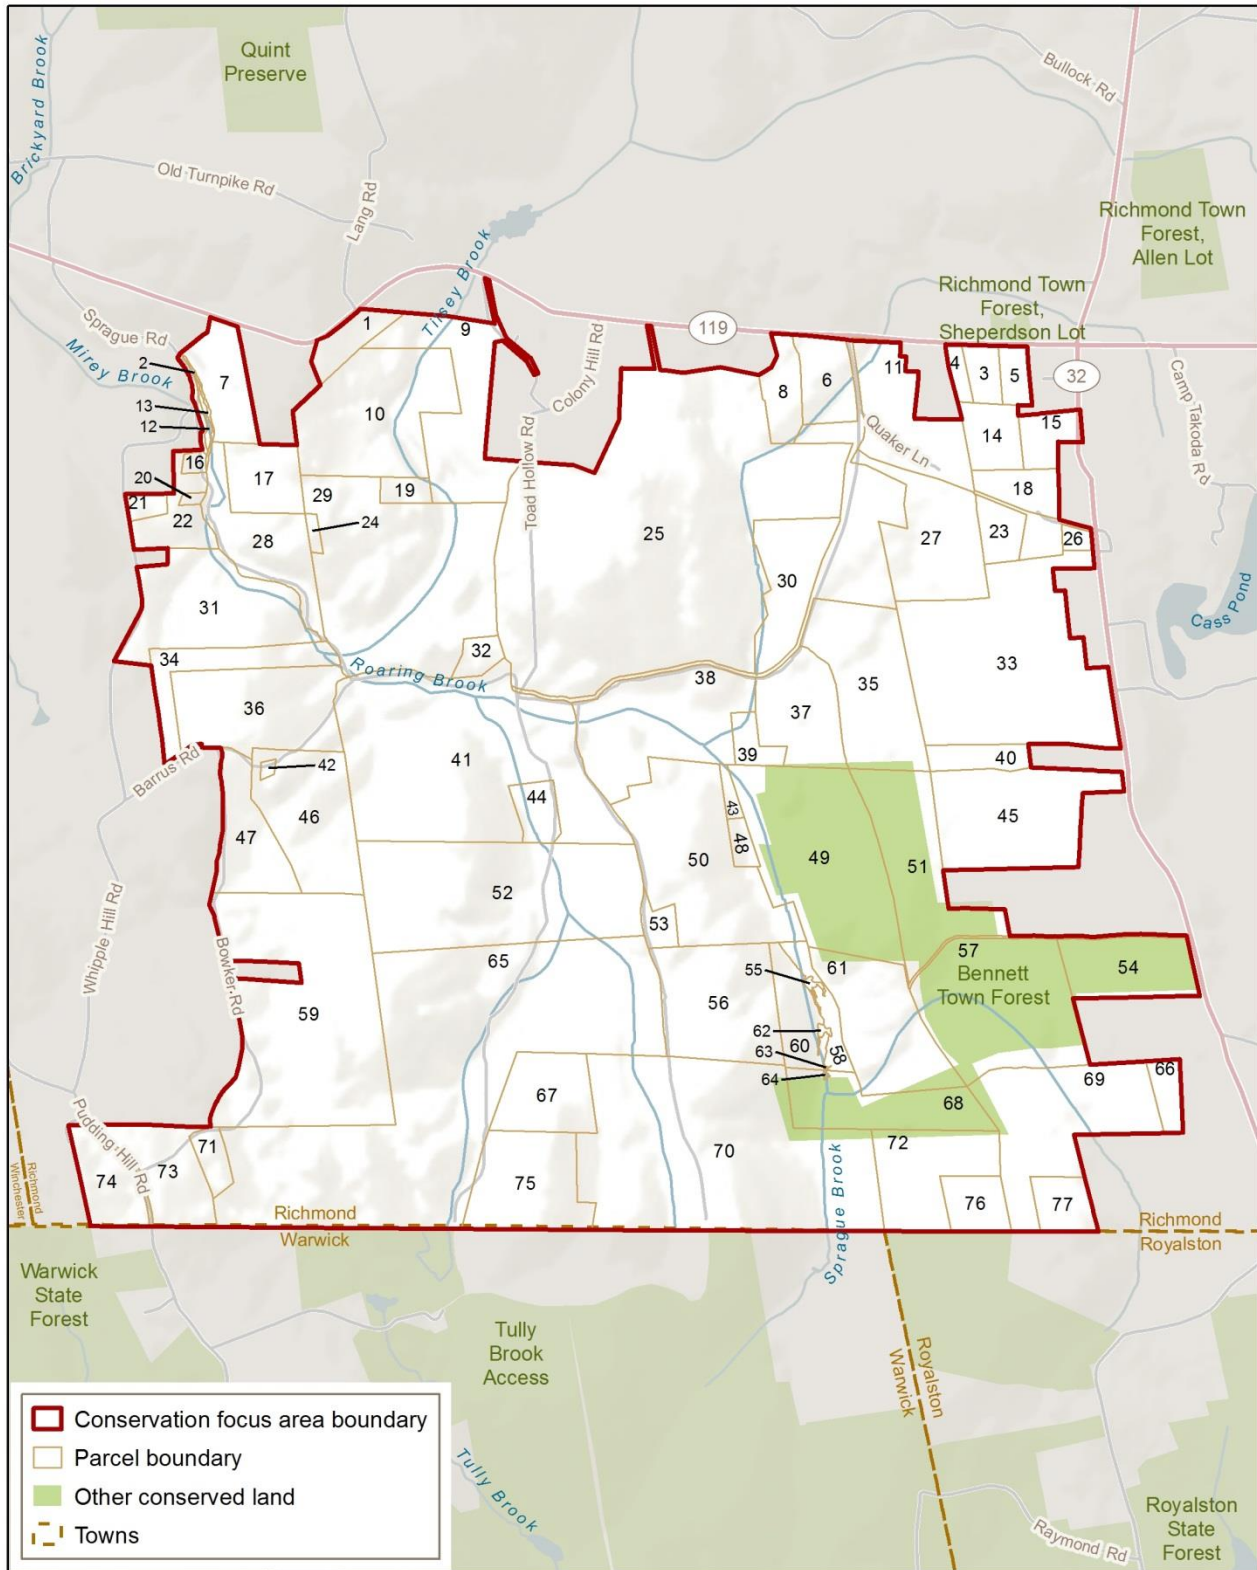

CFA Map Number	Parcel Label on CFA Map	Tax Map Number	Tax Lot Number	Tax Block Number	Parcel Acres	Ownership Type	Tier	Parcel Town	Parcel State
SPB1	40	411	34		10.92	Private	3	Richmond	NH
SPB1	41	410	6		162.07	Private	2	Richmond	NH
SPB1	42	410	31		0.99	Private	3	Richmond	NH
SPB1	43	411	24		2.88	Private	3	Richmond	NH
SPB1	44	410	5		10.5	Private	2	Richmond	NH
SPB1	45	411	32		65.23	Private	3	Richmond	NH
SPB1	46	410	32		50.59	Private	2	Richmond	NH
SPB1	47	410	33		30.3	Private	2	Richmond	NH
SPB1	48	411	23		4.51	Private	2	Richmond	NH
SPB1	49	411	26		95.29	Private	Conserved	Richmond	NH
SPB1	50	410	1		83.37	Private	1	Richmond	NH
SPB1	51	411	27		55.55	Private	Conserved	Richmond	NH
SPB1	52	410	4		121.05	Private	1	Richmond	NH
SPB1	53	410	2		6.19	Private	2	Richmond	NH
SPB1	54	411	20		32.92	Private	Conserved	Richmond	NH
SPB1	55	-	-		0.85	Private	3	Richmond	NH
SPB1	56	410	3		57.29	Private	2	Richmond	NH
SPB1	57	411	21		81.69	Private	Conserved	Richmond	NH
SPB1	58	414	42		10.05	Private	1	Richmond	NH
SPB1	59	410	34		146.91	Private	2	Richmond	NH
SPB1	60	414	43		18.38	Private	1	Richmond	NH
SPB1	61	411	22		52.32	Private	1	Richmond	NH
SPB1	62	-	-		0.57	Private	3	Richmond	NH
SPB1	63	-	-		0.07	Private	3	Richmond	NH
SPB1	64	-	-		0.16	Private	3	Richmond	NH
SPB1	65	415	3		277.5	Private	1	Richmond	NH
SPB1	66	414	2		8.33	Private	2	Richmond	NH
SPB1	67	415	1		30.19	Private	2	Richmond	NH
SPB1	68	414	41		38.06	Private	Conserved	Richmond	NH
SPB1	69	414	37		72.01	Private	1	Richmond	NH
SPB1	70	414	44		188.54	Private	1	Richmond	NH
SPB1	71	415	4		7.6	Private	3	Richmond	NH
SPB1	72	414	40		40.14	Private	2	Richmond	NH
SPB1	73	415	10		30.71	Private	3	Richmond	NH
SPB1	74	415	11		22.22	Private	3	Richmond	NH
SPB1	75	415	2		45	Private	3	Richmond	NH
SPB1	76	414	39		14.4	Private	2	Richmond	NH
SPB1	77	414	38		13.11	Private	2	Richmond	NH

Silvio O. Conte National Fish and Wildlife Refuge

Note: Parcel numbers may not appear consecutive or sequential.