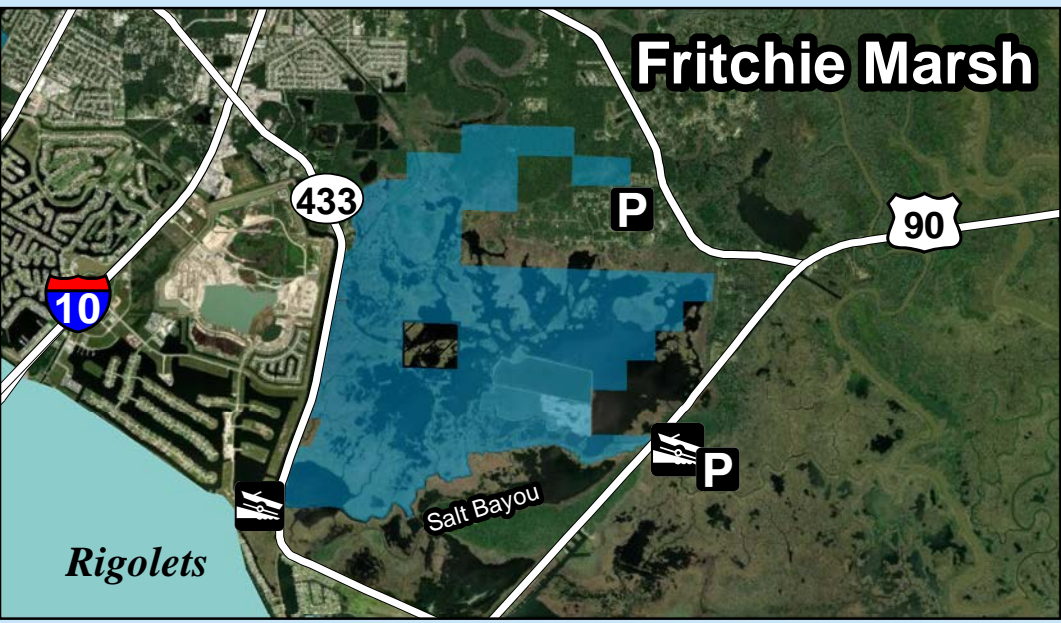

Big Branch Marsh National Wildlife Refuge

Legend

-  Non Motorized Boat Launch
-  Boat Launch
-  Headquarters
-  Observation Deck
-  Parking
-  Boy Scout Road (Trail)
-  Unmaintained Paths
-  Boy Scout Road Boardwalk
-  Areas Open To Hunting
-  No Hunting Area
-  Private Land

Lake Pontchartrain