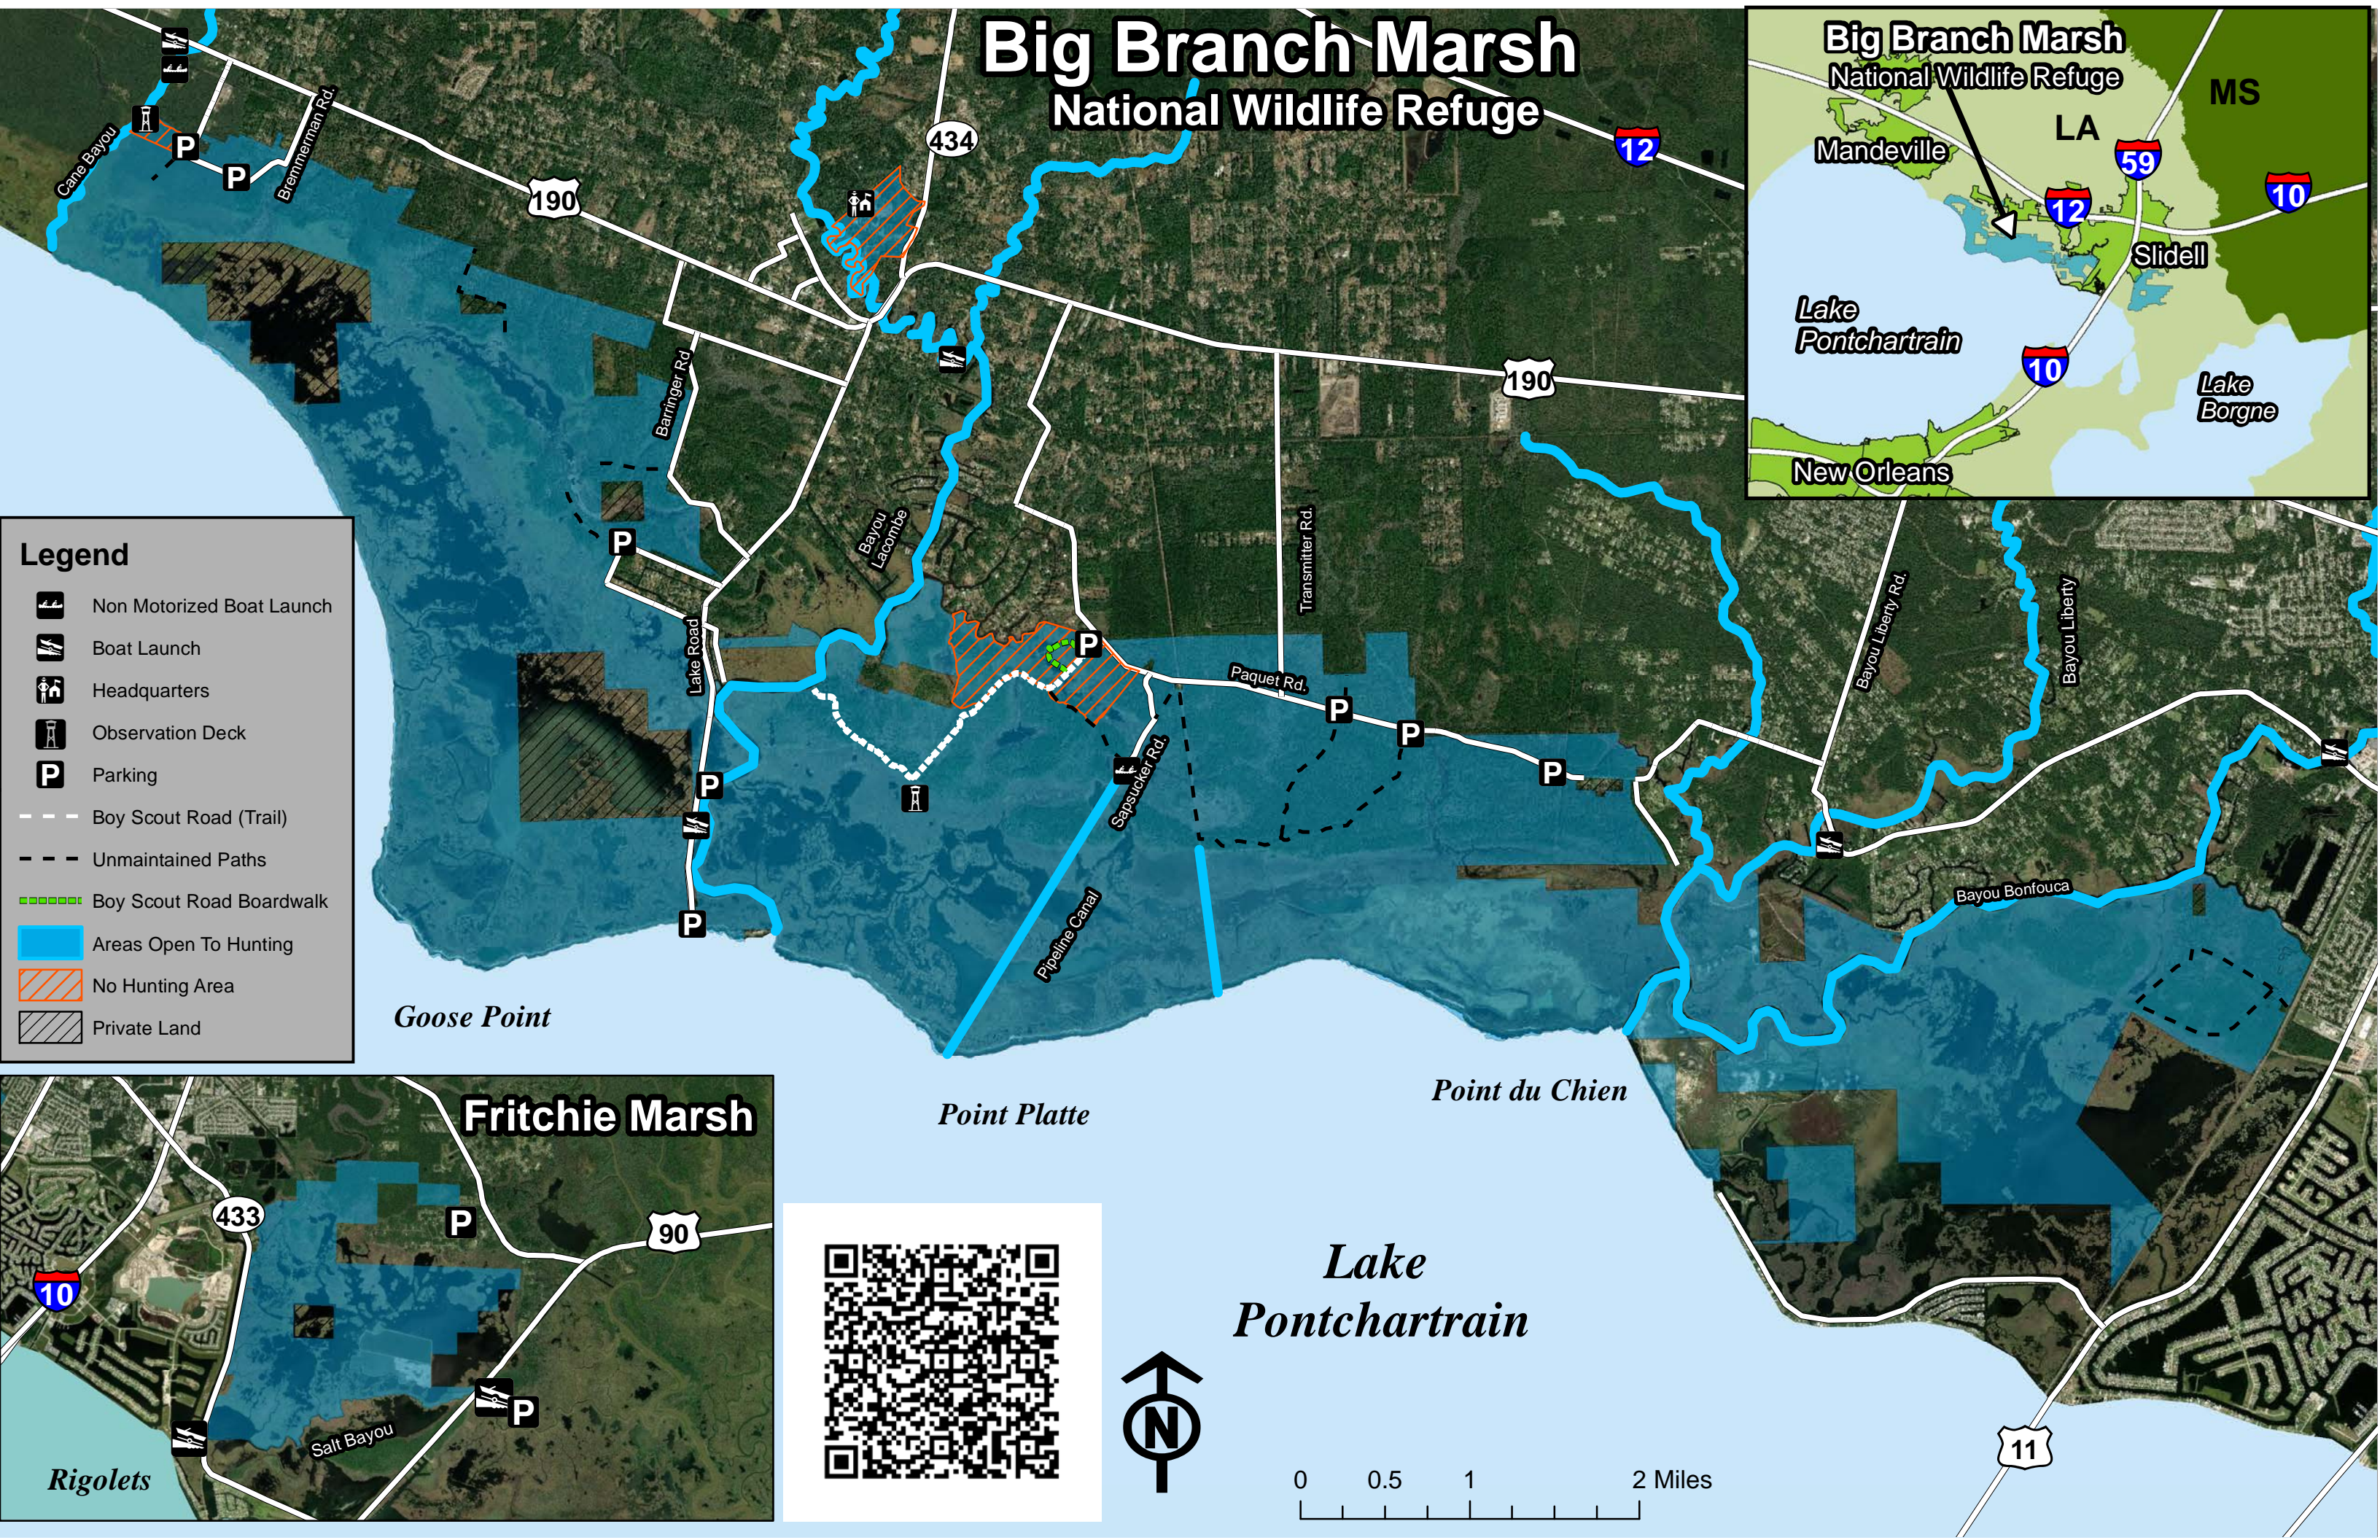

Big Branch Marsh National Wildlife Refuge

Legend

-  Non Motorized Boat Launch
-  Boat Launch
-  Headquarters
-  Observation Deck
-  Parking
-  Boy Scout Road (Trail)
-  Unmaintained Paths
-  Boy Scout Road Boardwalk
-  Areas Open To Hunting
-  No Hunting Area
-  Private Land

Lake Pontchartrain