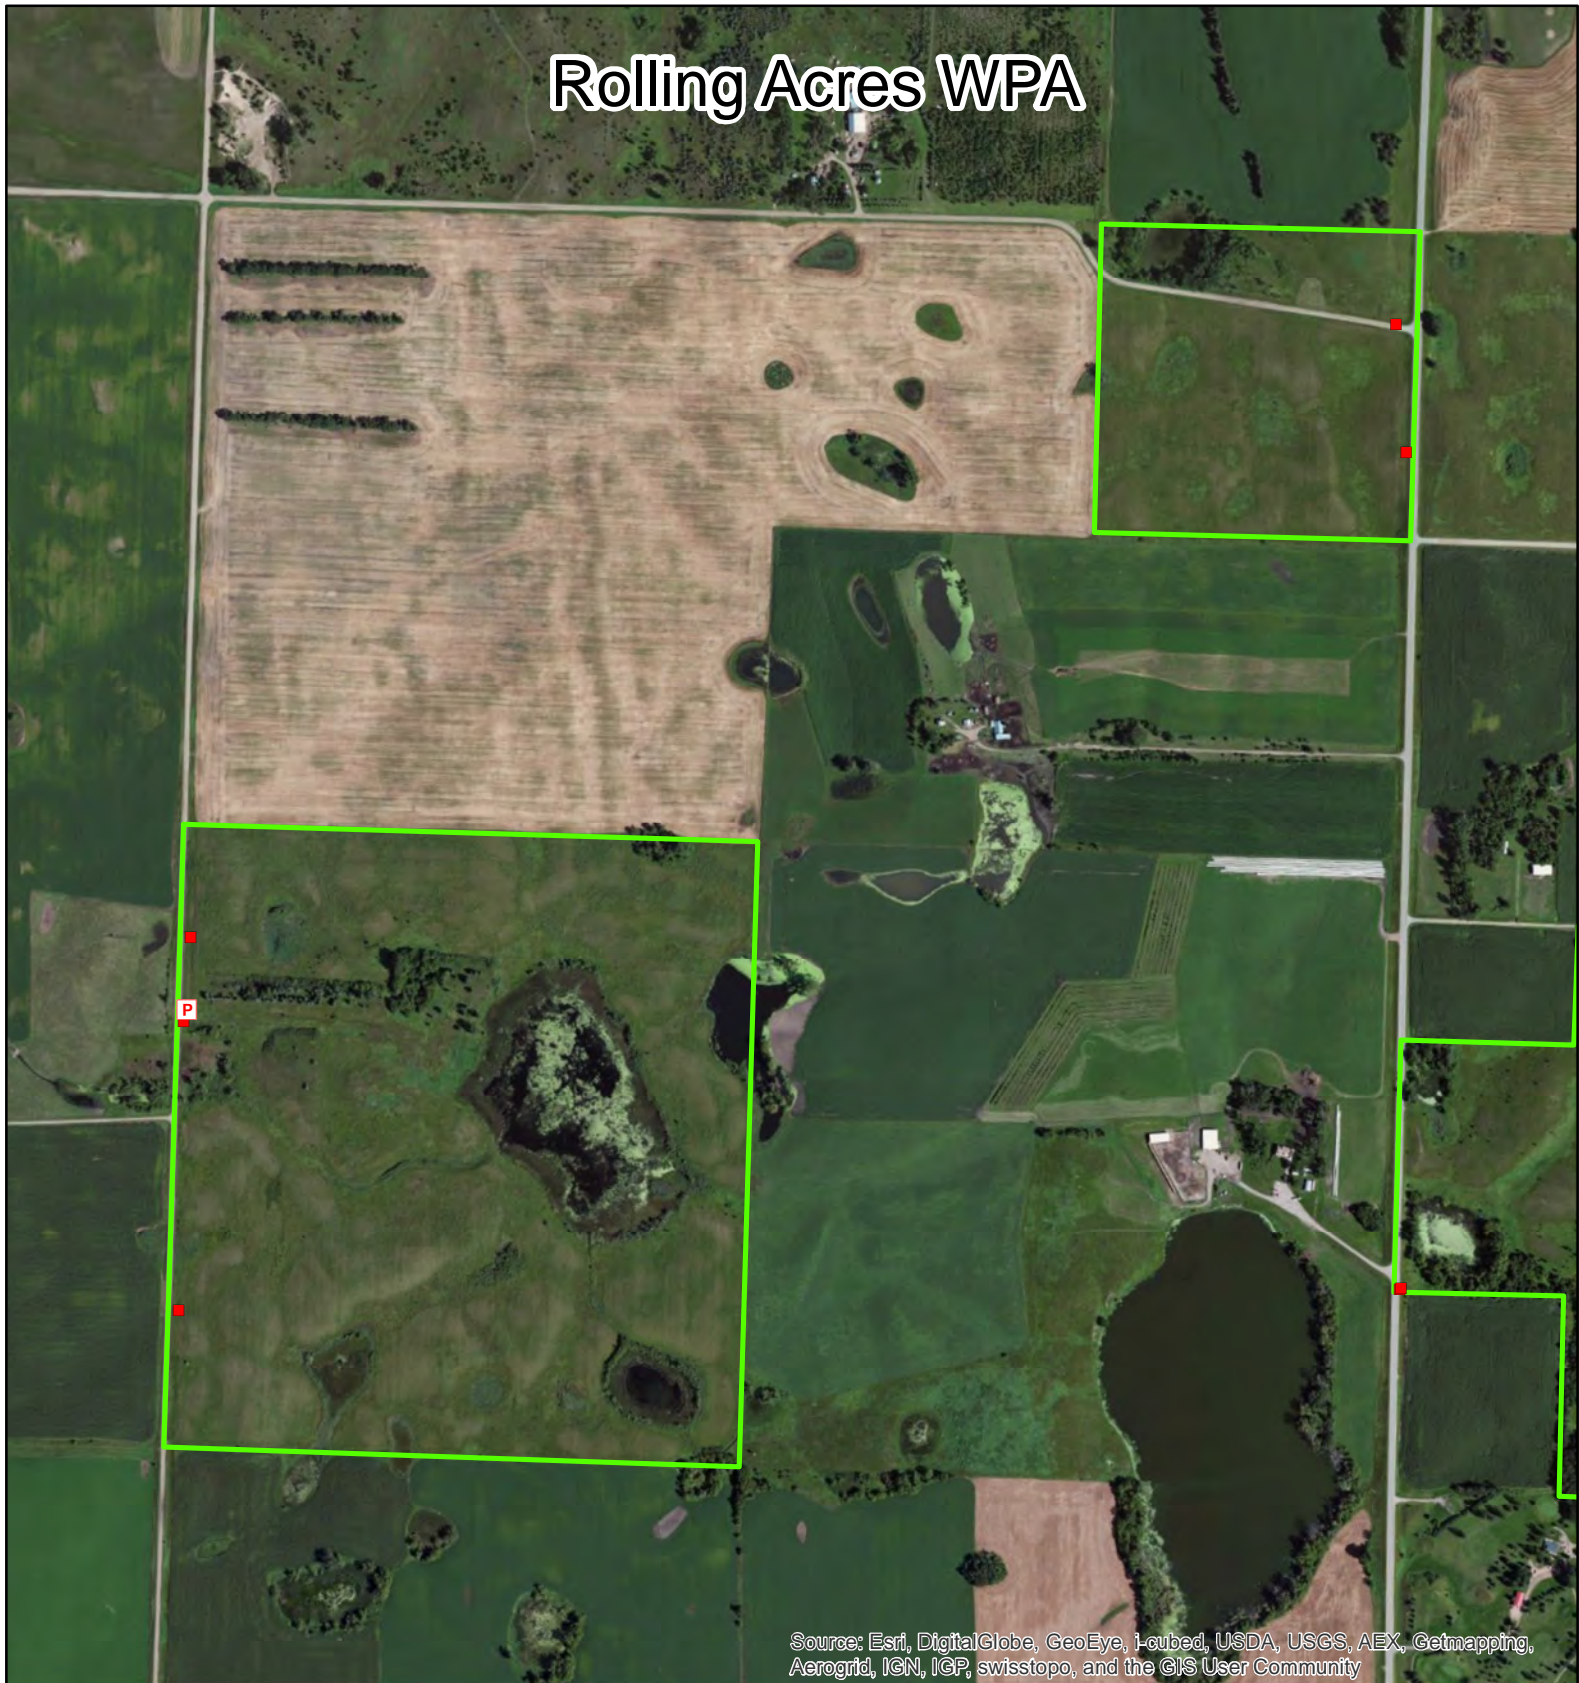

Rolling Acres WPA

Source: Esri, DigitalGlobe, GeoEye, i-cubed, USDA, USGS, AEX, Getmapping, Aerogrid, IGN, IGP, swisstopo, and the GIS User Community

 Waterfowl Production Areas

 Boat Access

 Crossing

 Field Approach

 Parking Area

 Other

Douglas County
 US Fish and Wildlife Service
 Fergus Falls Wetland Management District
 Date: 1/14/2015