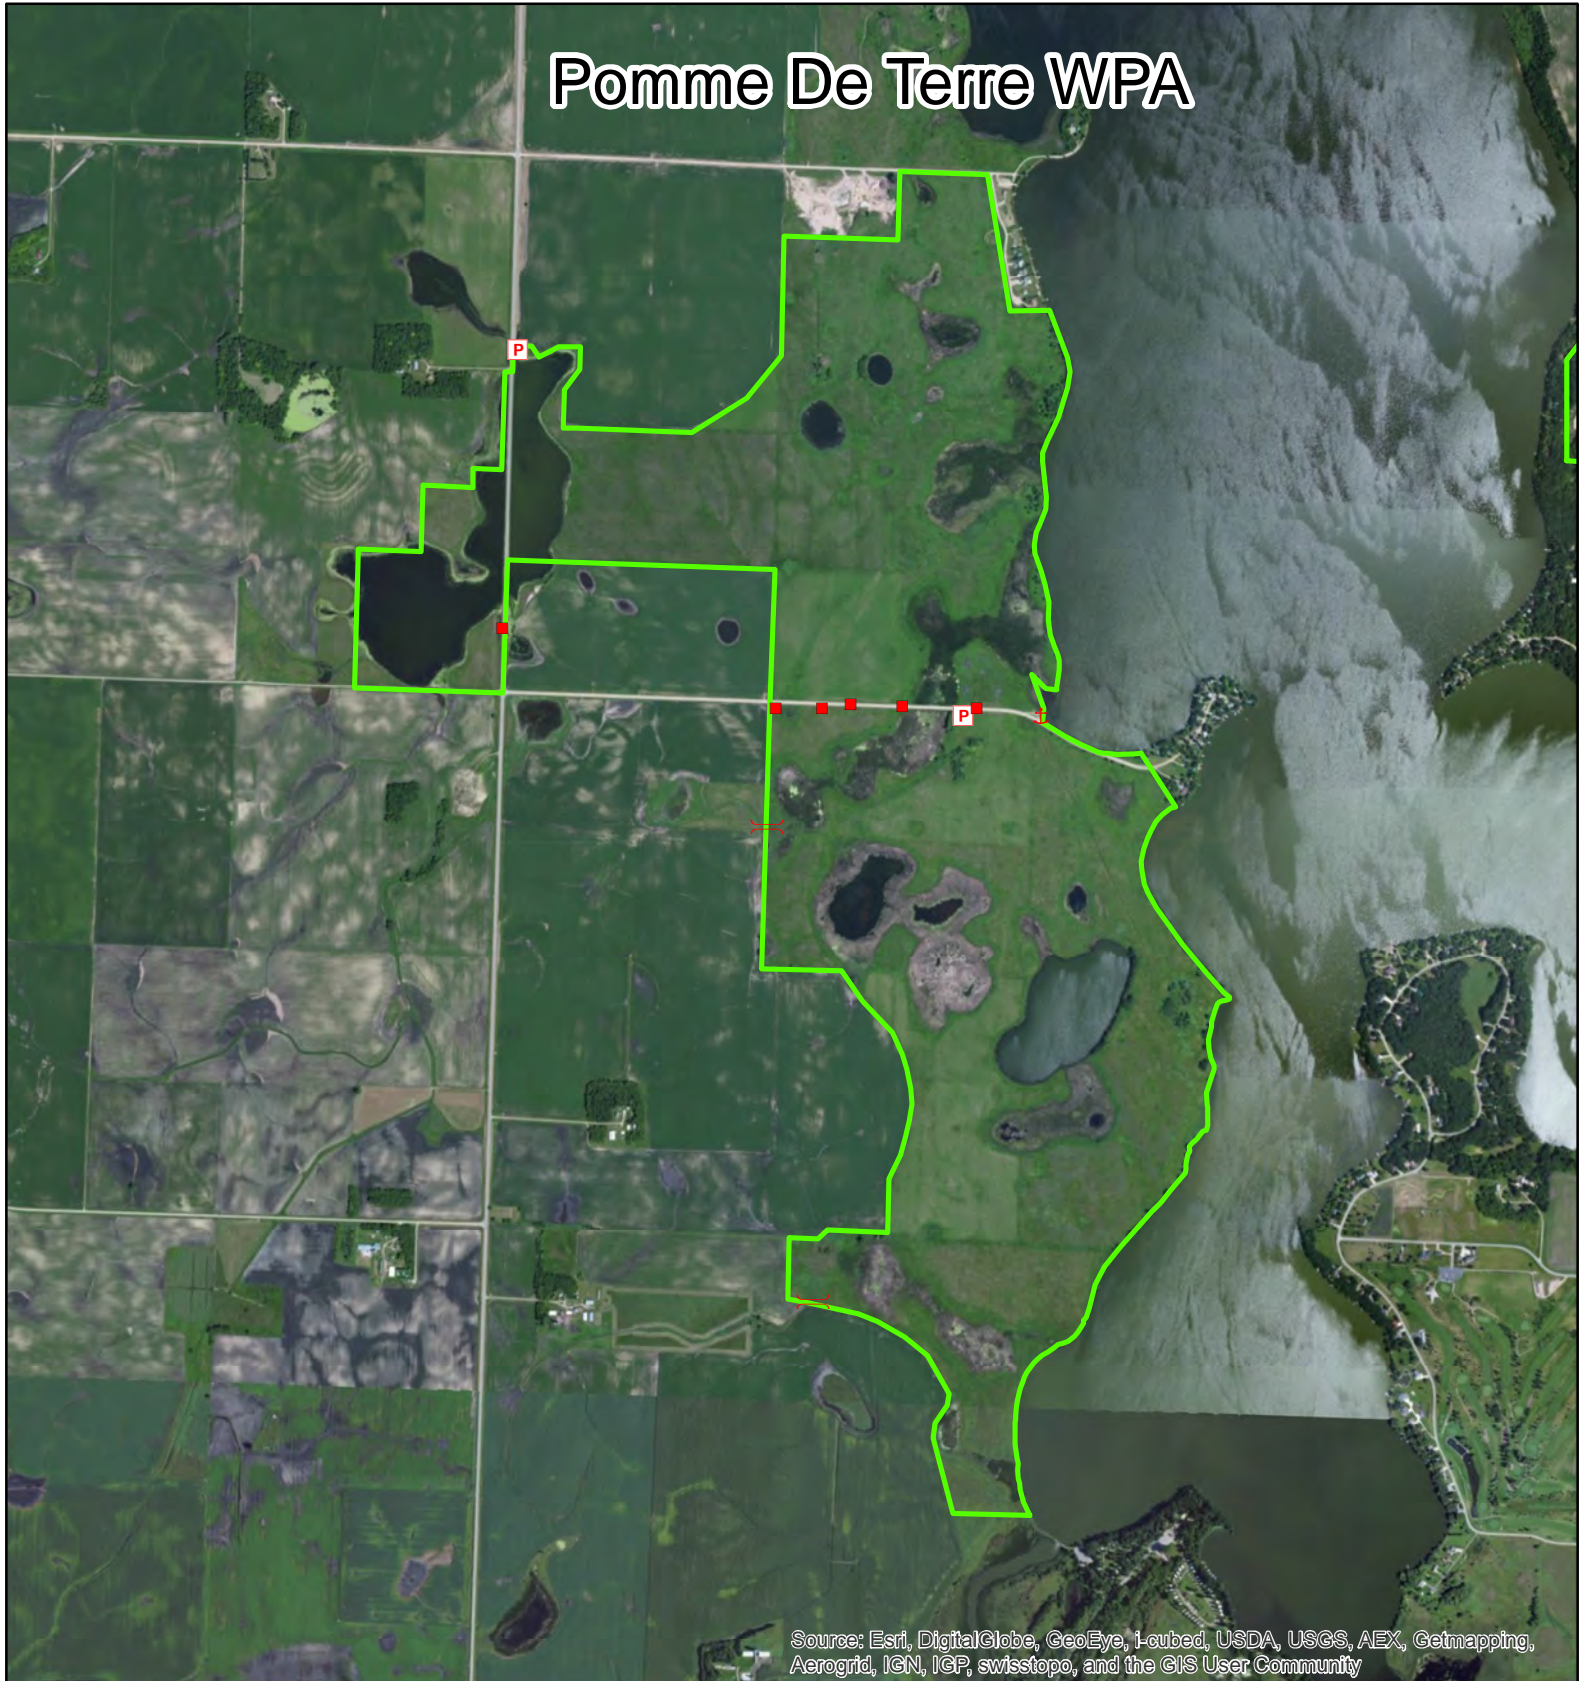

Pomme De Terre WPA

	Waterfowl Production Areas
	Boat Access
	Crossing
	Field Approach
	Parking Area
	Other

Grant County
US Fish and Wildlife Service
Fergus Falls Wetland Management District
Date: 1/14/2015