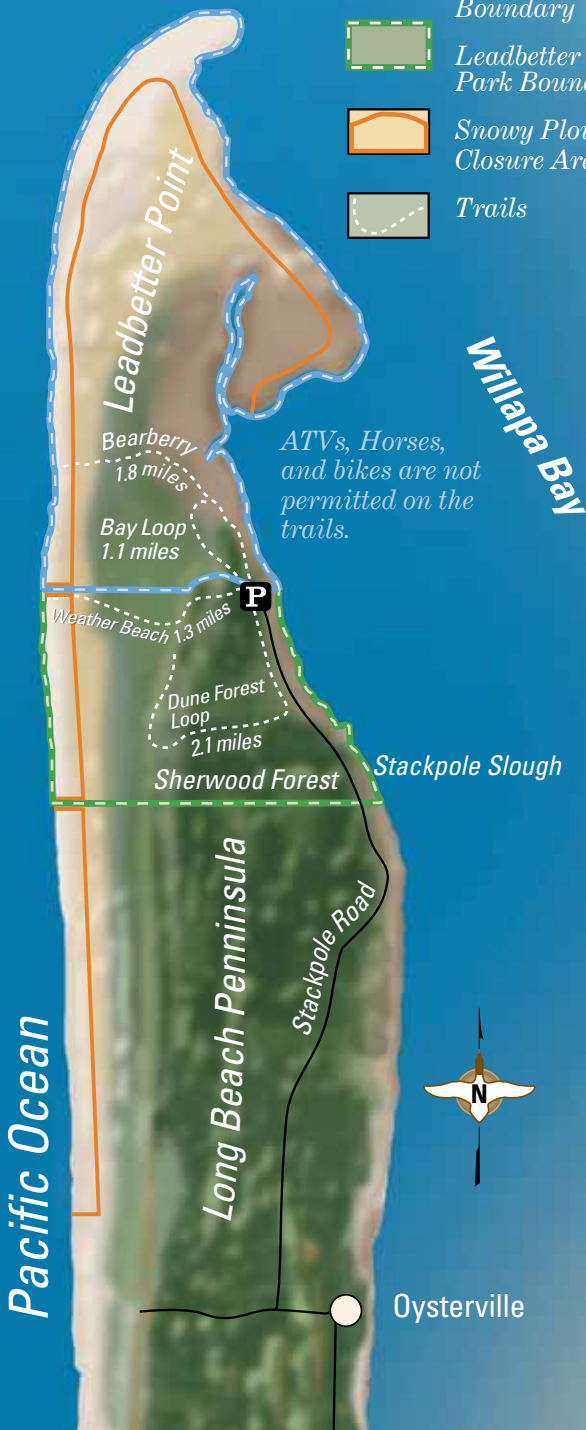

# Recreational Activities at Leadbetter Point

-  Willapa NWR Leadbetter Point Boundary
-  Leadbetter State Park Boundary
-  Snowy Plover Closure Area
-  Trails

ATVs, Horses,  
and bikes are not  
permitted on the  
trails.

Pacific Ocean

Long Beach Peninsula

Stackpole Road

Oysterville

Willapa Bay

Leadbetter Point

Bearberry  
1.8 miles

Bay Loop  
1.1 miles

Weather Beach  
1.3 miles

Dune Forest  
Loop  
2.1 miles

Sherwood Forest

Stackpole Slough