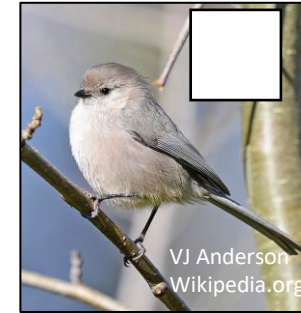

## Aves Comunes en el Invierno (Valle Willamette) - Common Winter Birds (Willamette Valley)

Aves Pequeñas – Small Birds

**Carbonero de Gorra Oscura**  
Black-capped Chickadee

**Junco de Ojo Oscuro**  
Dark-eyed Junco

**Gorrión Cantor**  
Song Sparrow

hembra/female

macho/male

**Gorrión Doméstico**  
House Sparrow

**Gorrión Corona Blanca**  
White-crowned Sparrow

**Rascador Moteado**  
Spotted Towhee

hembra/  
female

macho/  
male

**Pinzón Mexicano**  
House Finch

Aves Medianas – Medium Birds

**Bajapalos Pecho Canela**  
Red-breasted Nuthatch

**Bajapalos Pecho Blanco**  
White-breasted Nuthatch

macho/male

hembra/female

**Colibrí de Ana**  
Anna's Hummingbird

macho/  
male

hembra/  
female

**Dominico Americano**  
American Goldfinch

**Sastresillo**  
Bushtit

**Dominco Pinero**  
Pine Siskin

**Mirlo Primavera**  
American Robin

**Chara Crestada**  
Steller's Jay

**Chara de Collar**  
California Scrub-Jay