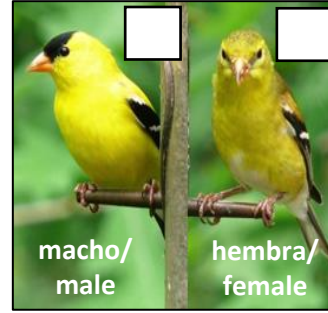

## Aves Comunes en el Invierno (Valle Willamette) - Common Winter Birds (Willamette Valley)

Aves Pequeñas – Small Birds

**Carbonero de Gorra Oscura**  
Black-capped Chickadee

**Junco de Ojo Oscuro**  
Dark-eyed Junco

**Gorrión Cantor**  
Song Sparrow

hembra/female

macho/male

**Gorrión Doméstico**  
House Sparrow

**Gorrión Corona Blanca**  
White-crowned Sparrow

**Rascador Moteado**  
Spotted Towhee

hembra/  
female

macho/  
male

**Pinzón Mexicano**  
House Finch

Aves Medianas – Medium Birds

**Bajapalos Pecho Canela**  
Red-breasted Nuthatch

**Bajapalos Pecho Blanco**  
White-breasted Nuthatch

macho/male

hembra/female

**Colibrí de Ana**  
Anna's Hummingbird

macho/  
male

hembra/  
female

**Dominico Americano**  
American Goldfinch

**Sastresillo**  
Bushtit

**Dominco Pinero**  
Pine Siskin

**Mirlo Primavera**  
American Robin

**Chara Crestada**  
Steller's Jay

**Chara de Collar**  
California Scrub-Jay