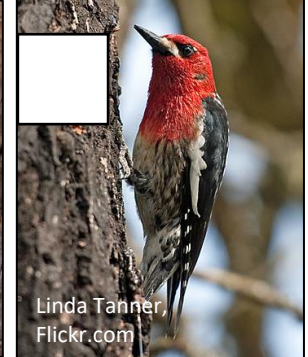

Carpintero Pecho Rojo
Red-breasted Sapsucker

Aves Grandes – Large Birds