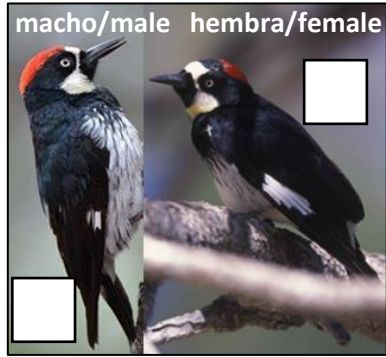

macho/  
male

hembra/  
female

**Dominico Americano**  
American Goldfinch

**Sastresillo**  
Bushtit

**Dominco Pinero**  
Pine Siskin

**Mirlo Primavera**  
American Robin

**Chara Crestada**  
Steller's Jay

**Chara de Collar**  
California Scrub-Jay

**Paloma Huilota**  
Mourning Dove

**Paloma de Collar Turca**  
Eurasian Collared Dove

macho/  
male

Hembra/  
female

**Tordo Sargento**  
Red-winged Blackbird

**Estorinio Europeo**  
European Starling

Aves Medianas – Medium Birds

### Aves Comunes en el Invierno (Valle Willamette) - Common Winter Birds (Willamette Valley)

Carpintero Bellotero  
Acorn Woodpecker

Carpintero Albinegro Menor  
Downy Woodpecker (6.5 inches)

Carpintero Velloso  
Hairy Woodpecker (9 inches)