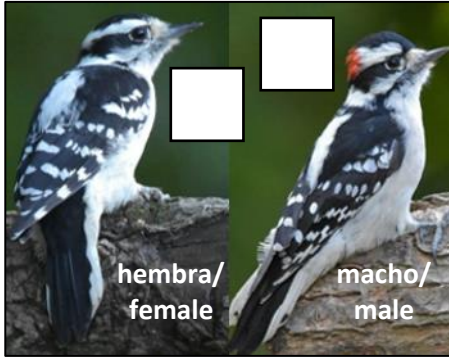

macho/  
male

hembra/  
female

**Dominico Americano**  
American Goldfinch

**Sastresillo**  
Bushtit

**Dominco Pinero**  
Pine Siskin

**Mirlo Primavera**  
American Robin

**Chara Crestada**  
Steller's Jay

**Chara de Collar**  
California Scrub-Jay

**Paloma Huilota**  
Mourning Dove

**Paloma de Collar Turca**  
Eurasian Collared Dove

macho/  
male

Hembra/  
female

**Tordo Sargento**  
Red-winged Blackbird

**Estorinio Europeo**  
European Starling

Aves Medianas – Medium Birds

### Aves Comunes en el Invierno (Valle Willamette) - Common Winter Birds (Willamette Valley)

Carpintero Bellotero  
Acorn Woodpecker

Carpintero Albinegro Menor  
Downy Woodpecker (6.5 inches)

Carpintero Velloso  
Hairy Woodpecker (9 inches)