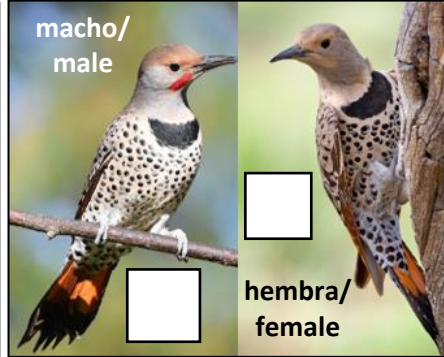

**Gorrión Cantor**  
Song Sparrow

hembra/female

macho/male

**Gorrión Doméstico**  
House Sparrow

**Gorrión Corona Blanca**  
White-crowned Sparrow

**Rascador Moteado**  
Spotted Towhee

hembra/  
female

macho/  
male

**Paloma Huilota**  
Mourning Dove

**Paloma de Collar Turca**  
Eurasian Collared Dove

macho/  
male

Hembra/  
female

**Tordo Sargento**  
Red-winged Blackbird

**Estorinio Europeo**  
European Starling

Aves Medianas – Medium Birds

### Aves Comunes en el Invierno (Valle Willamette) - Common Winter Birds (Willamette Valley)

Carpintero Bellotero  
Acorn Woodpecker

Carpintero Albinegro Menor  
Downy Woodpecker (6.5 inches)

Carpintero Velloso  
Hairy Woodpecker (9 inches)

Garza Morena  
Great Blue Heron

Pato de Collar  
Mallard

Gancho Canadiense  
Canada Goose

Águila de Cabeza Blanca  
Bald Eagle

Cernícalo Americano (alas hasta 24 pulgadas)  
American Kestrel (up to 24 inch wingspan)