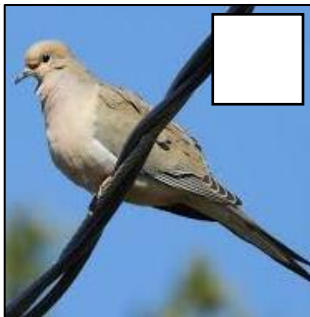

## Aves Comunes en el Invierno (Valle Willamette) - Common Winter Birds (Willamette Valley)

Aves Pequeñas – Small Birds

**Carbonero de Gorra Oscura**  
Black-capped Chickadee

**Junco de Ojo Oscuro**  
Dark-eyed Junco

**Pinzón Mexicano**  
House Finch

Aves Medianas – Medium Birds

**Bajapalos Pecho Canela**  
Red-breasted Nuthatch

**Bajapalos Pecho Blanco**  
White-breasted Nuthatch

macho/male

hembra/female

**Colibrí de Ana**  
Anna's Hummingbird

macho/  
male

hembra/  
female

**Dominico Americano**  
American Goldfinch

**Sastresillo**  
Bushtit

**Dominco Pinero**  
Pine Siskin

**Mirlo Primavera**  
American Robin

**Chara Crestada**  
Steller's Jay

**Chara de Collar**  
California Scrub-Jay

**Paloma Huilota**  
Mourning Dove

**Paloma de Collar Turca**  
Eurasian Collared Dove

macho/  
male

Hembra/  
female

**Tordo Sargento**  
Red-winged Blackbird

**Estorinio Europeo**  
European Starling

Aves Medianas – Medium Birds