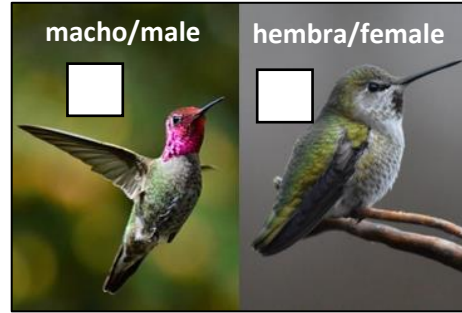

## Aves Comunes en el Invierno (Valle Willamette) - Common Winter Birds (Willamette Valley)

Aves Pequeñas – Small Birds

**Carbonero de Gorra Oscura**  
Black-capped Chickadee

**Junco de Ojo Oscuro**  
Dark-eyed Junco

**Gorrión Cantor**  
Song Sparrow

hembra/female

macho/male

**Gorrión Doméstico**  
House Sparrow

**Gorrión Corona Blanca**  
White-crowned Sparrow

**Rascador Moteado**  
Spotted Towhee

hembra/  
female

macho/  
male

**Pinzón Mexicano**  
House Finch

Aves Medianas – Medium Birds

**Bajapalos Pecho Canela**  
Red-breasted Nuthatch

**Bajapalos Pecho Blanco**  
White-breasted Nuthatch

macho/male

hembra/female

**Colibrí de Ana**  
Anna's Hummingbird

macho/  
male

hembra/  
female

**Dominico Americano**  
American Goldfinch

**Sastresillo**  
Bushtit

**Dominco Pinero**  
Pine Siskin

**Mirlo Primavera**  
American Robin

**Chara Crestada**  
Steller's Jay

**Chara de Collar**  
California Scrub-Jay