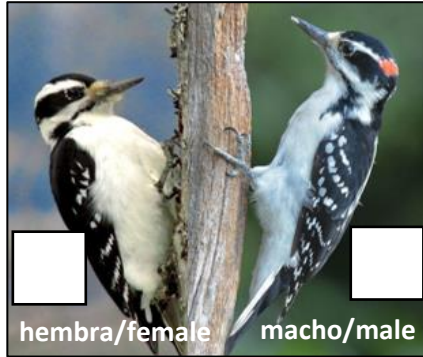

macho/  
male

hembra/  
female

**Dominico Americano**  
American Goldfinch

**Sastresillo**  
Bushtit

**Dominco Pinero**  
Pine Siskin

**Mirlo Primavera**  
American Robin

**Chara Crestada**  
Steller's Jay

**Chara de Collar**  
California Scrub-Jay

**Paloma Huilota**  
Mourning Dove

**Paloma de Collar Turca**  
Eurasian Collared Dove

macho/  
male

Hembra/  
female

**Tordo Sargento**  
Red-winged Blackbird

**Estorinio Europeo**  
European Starling

Aves Medianas – Medium Birds

### Aves Comunes en el Invierno (Valle Willamette) - Common Winter Birds (Willamette Valley)

Carpintero Bellotero  
Acorn Woodpecker

Carpintero Albinegro Menor  
Downy Woodpecker (6.5 inches)

Carpintero Velloso  
Hairy Woodpecker (9 inches)