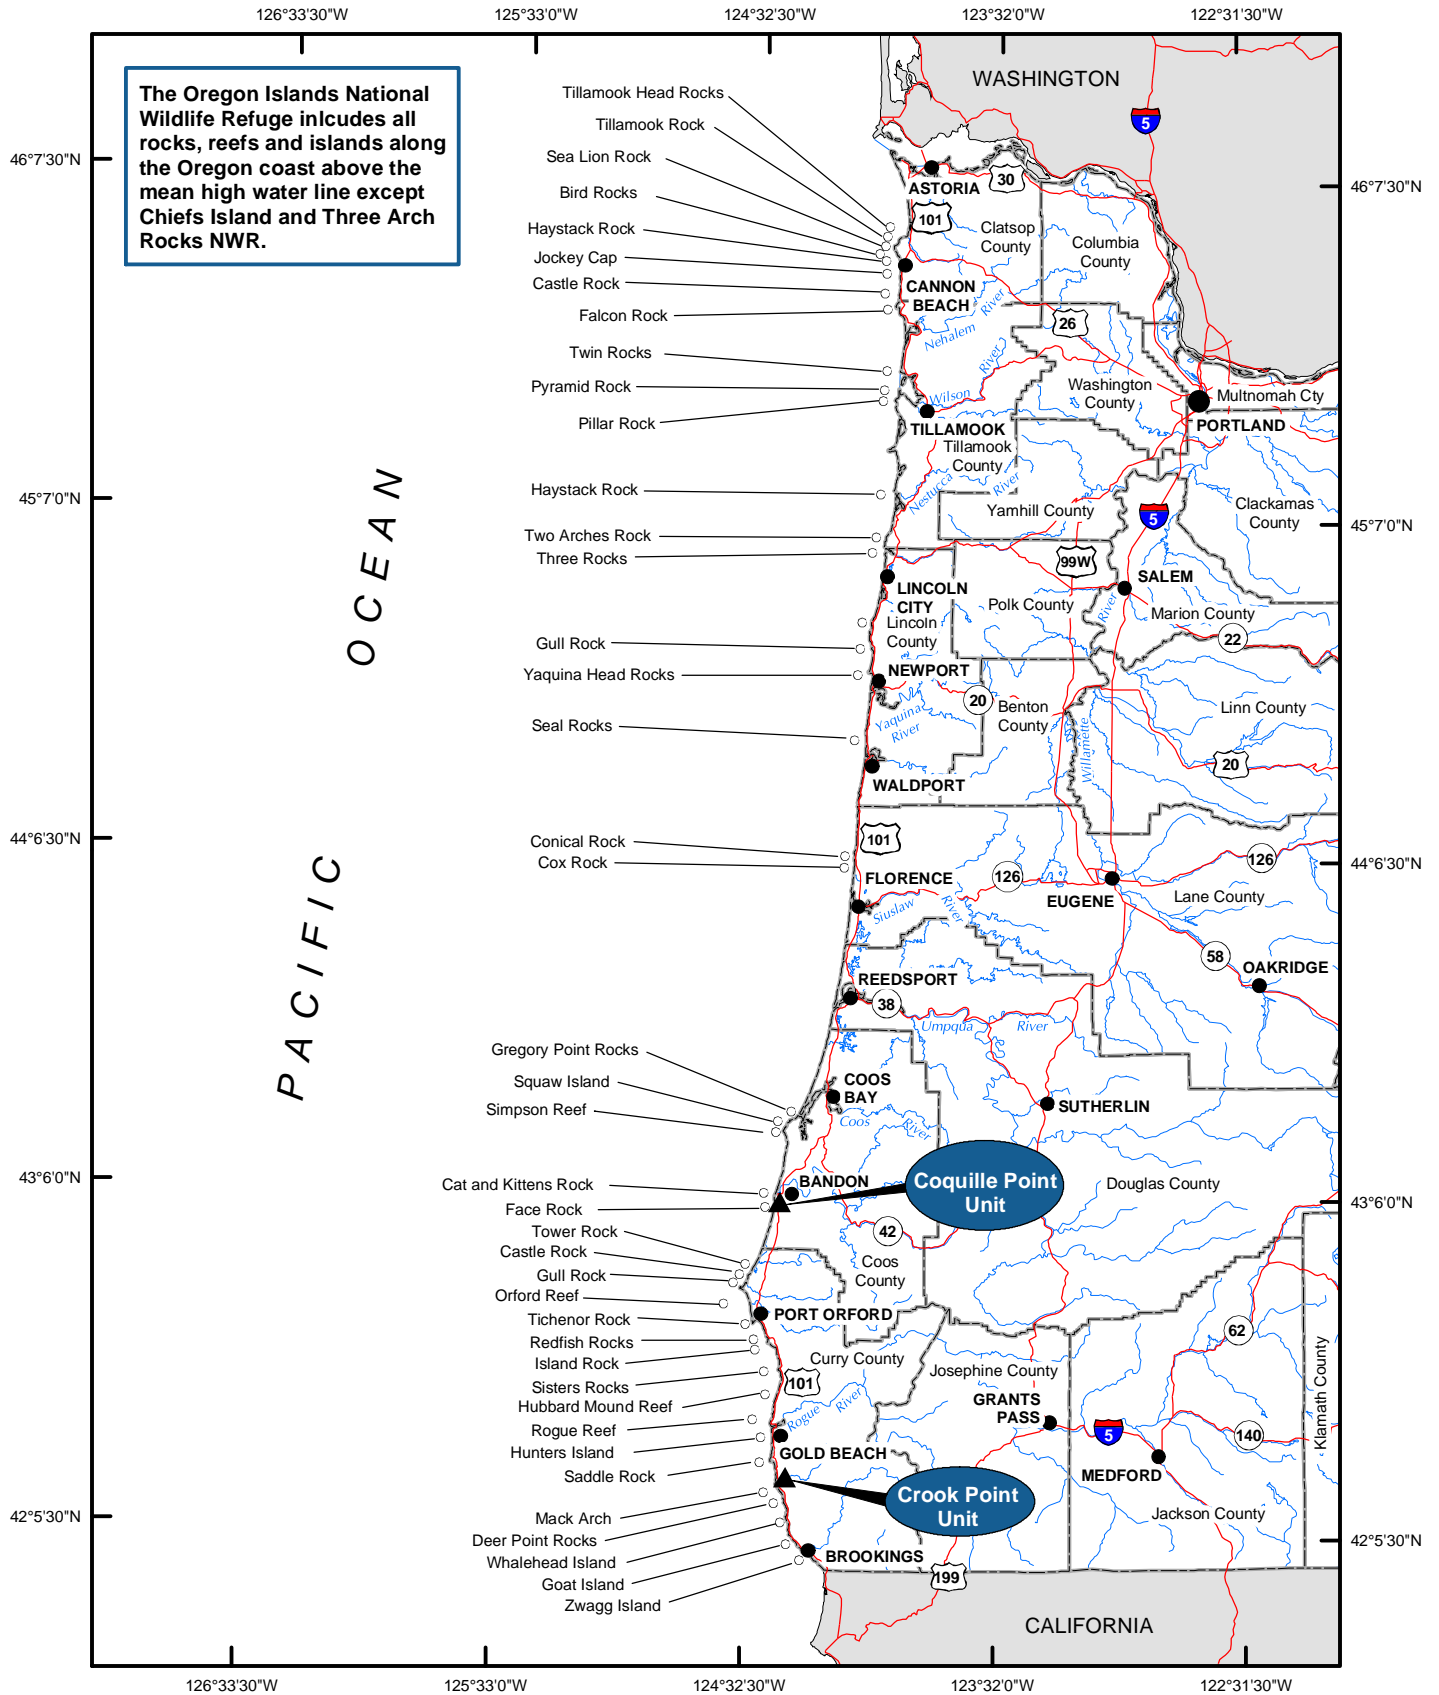

U.S. Fish & Wildlife Service
Oregon Islands National Wildlife Refuge
State of Oregon

Refuge Overview

PRODUCED FOR THE DIVISION OF REALTY
 PORTLAND, OREGON
 MAP PROJECTION: UTM ZONE 10N, NAD83
 GRATICULE UNITS: DEGREES, MINUTES, SECONDS
 MAP GRID UNIT: METER
 PRODUCTION DATE: 1/22/04