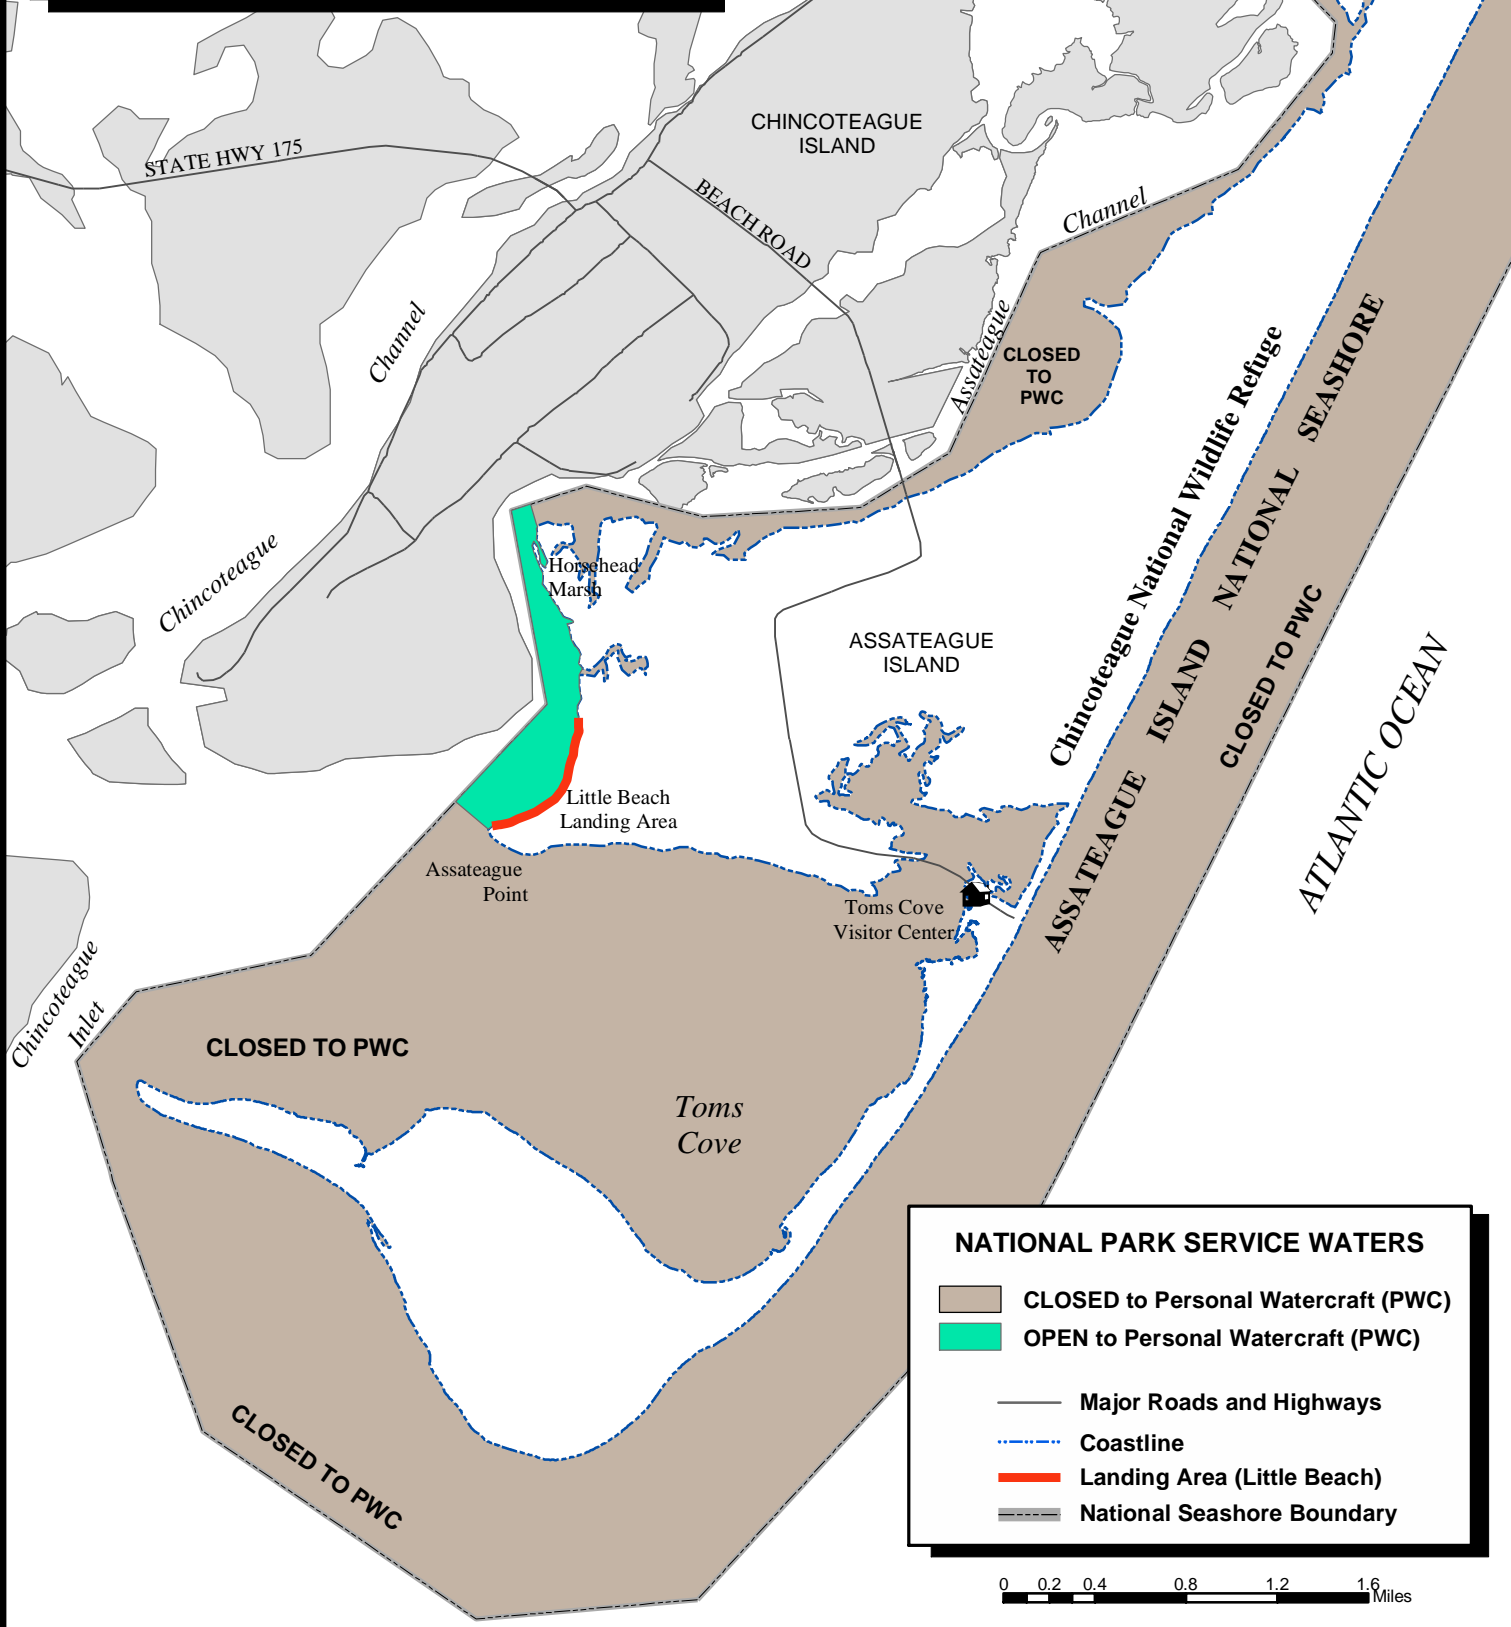

Personal Watercraft (PWC) Closure Areas Chincoteague, VA

NATIONAL PARK SERVICE WATERS

- CLOSED to Personal Watercraft (PWC)
- OPEN to Personal Watercraft (PWC)
- Major Roads and Highways
- Coastline
- Landing Area (Little Beach)
- National Seashore Boundary

This map is not to be used for navigation purposes.