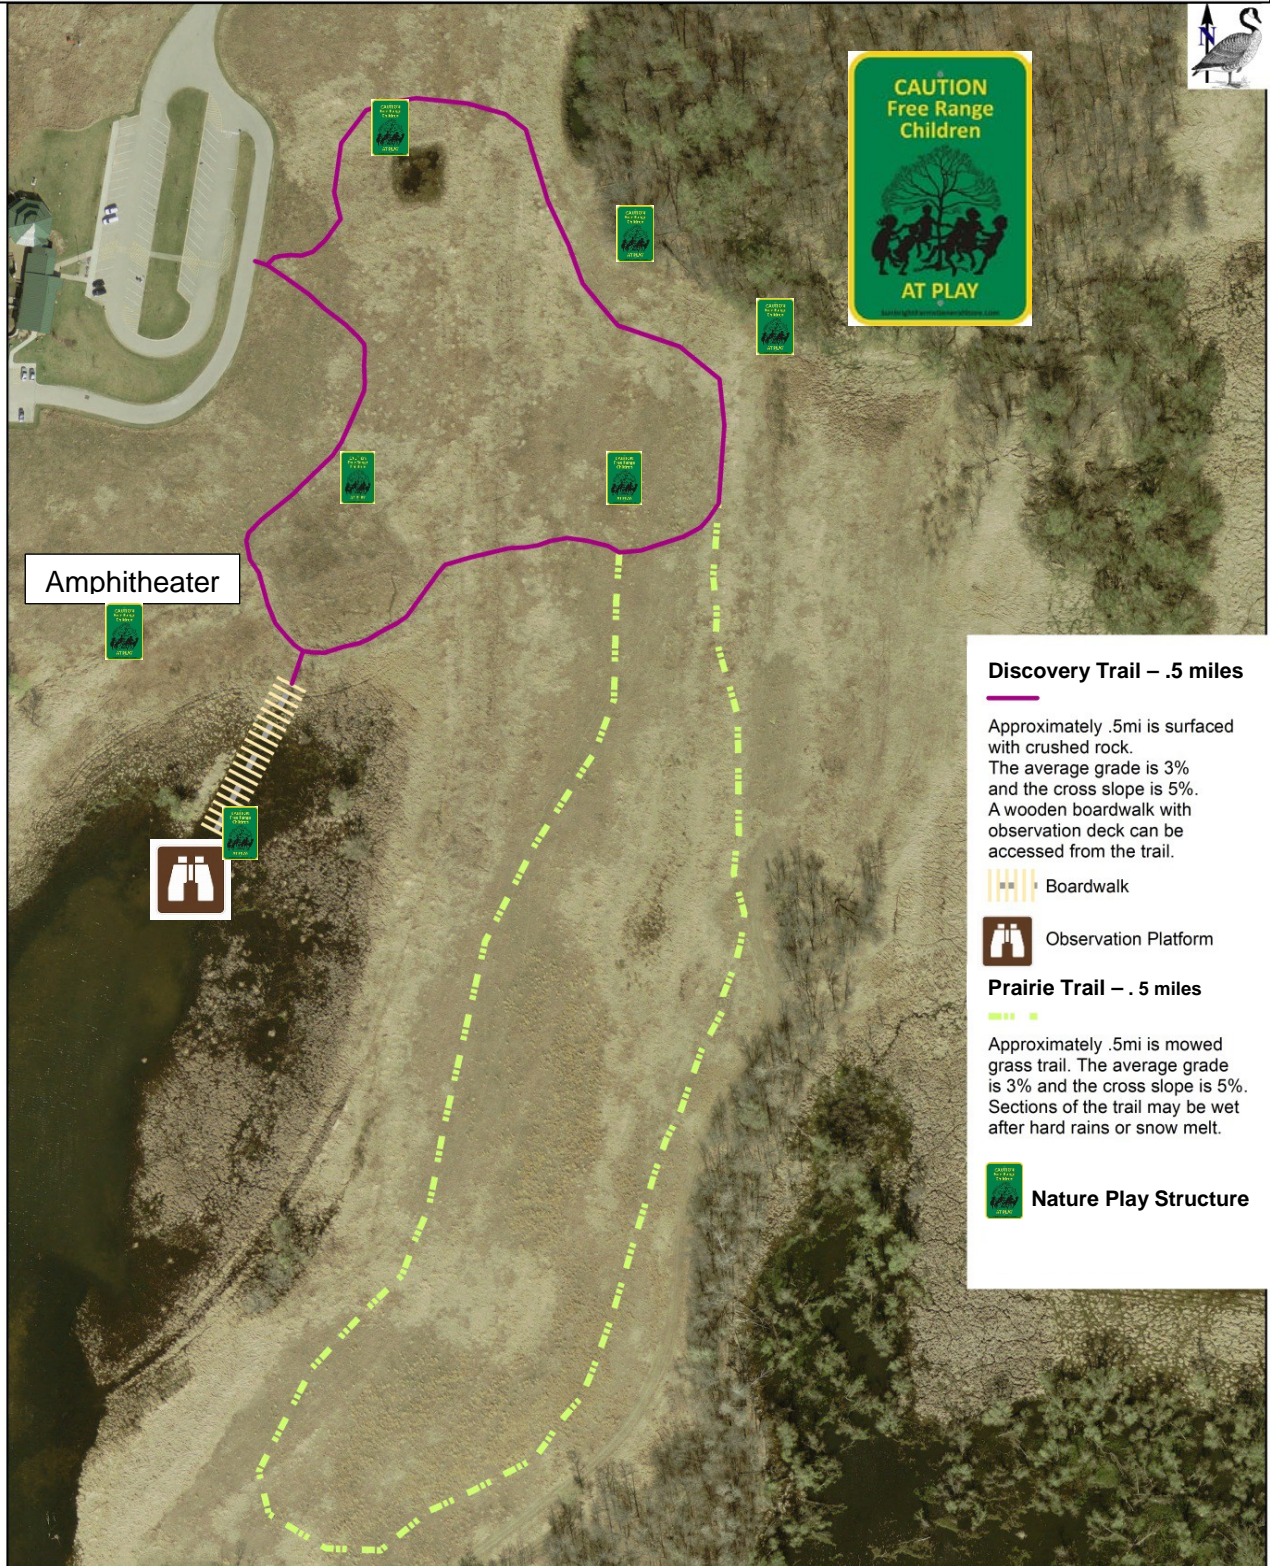

# Sense of Wonder Discovery Trail & Nature Play Area

Climb, explore, go off-trail and connect with nature!

Amphitheater

## Discovery Trail – .5 miles

Approximately .5mi is surfaced with crushed rock. The average grade is 3% and the cross slope is 5%. A wooden boardwalk with observation deck can be accessed from the trail.

 Boardwalk

 Observation Platform

## Prairie Trail – .5 miles

Approximately .5mi is mowed grass trail. The average grade is 3% and the cross slope is 5%. Sections of the trail may be wet after hard rains or snow melt.

 Nature Play Structure