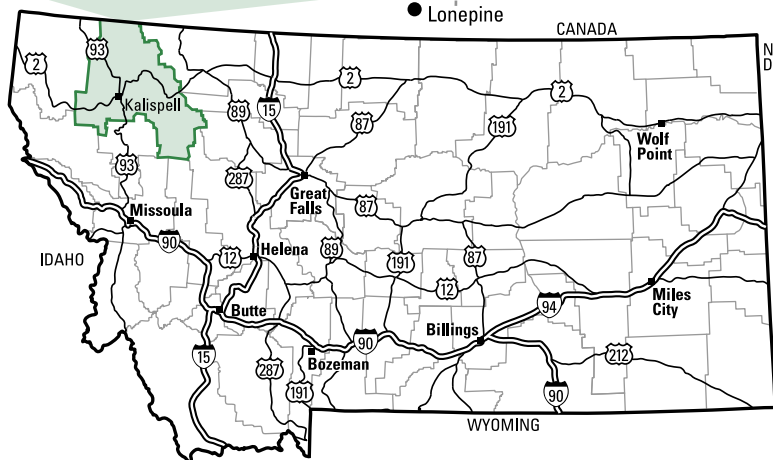

Northwest Montana
Wetland Management District
Flathead County

Northwest Montana
Wetland Management District
Flathead County

-  Waterfowl Production Area
-  National Wildlife Refuge
-  Federal Highway
-  State Highway
-  County Road

Pablo NWR

Pablo

Ronan

to Missoula