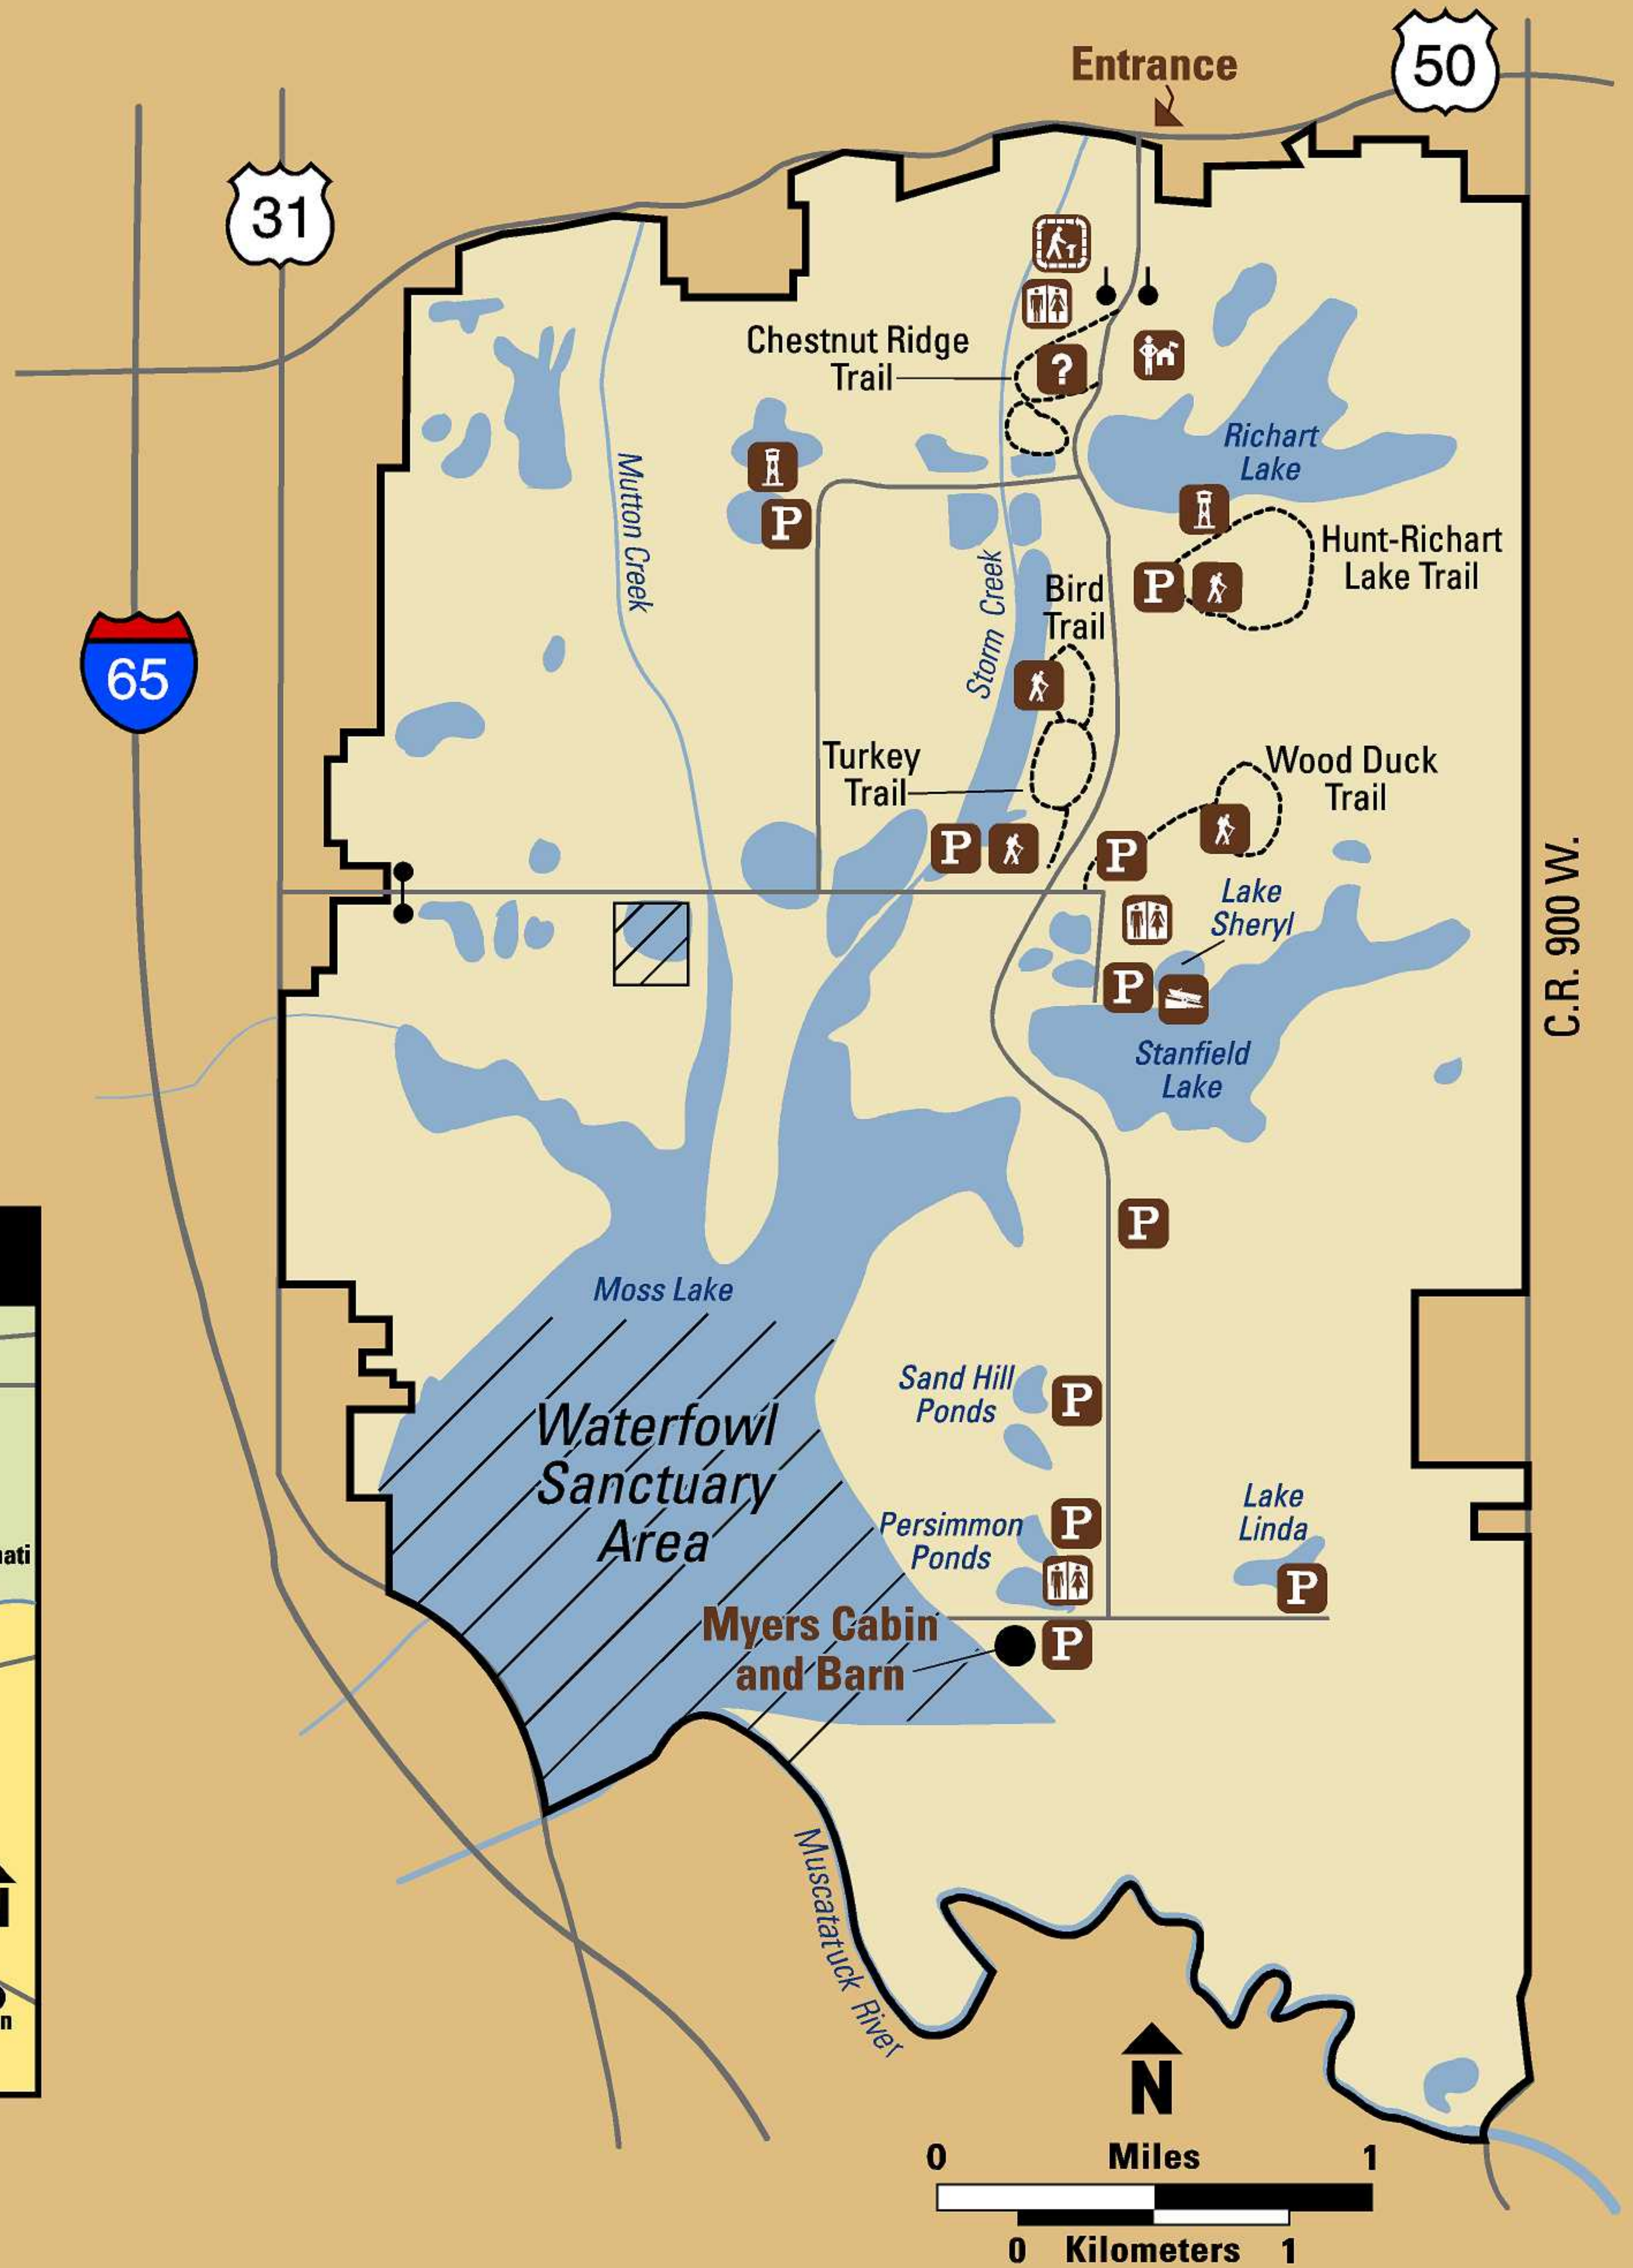

Muscatatuck National Wildlife Refuge

-  Closed Area
-  Gates
-  Refuge Boundary
-  Refuge Roads
-  Boat Launch
-  Hiking Trail
-  Interpretive Trail
-  Overlook Structure
-  Parking
-  Refuge Office
-  Restrooms
-  Visitor Center

Indiana Refuges