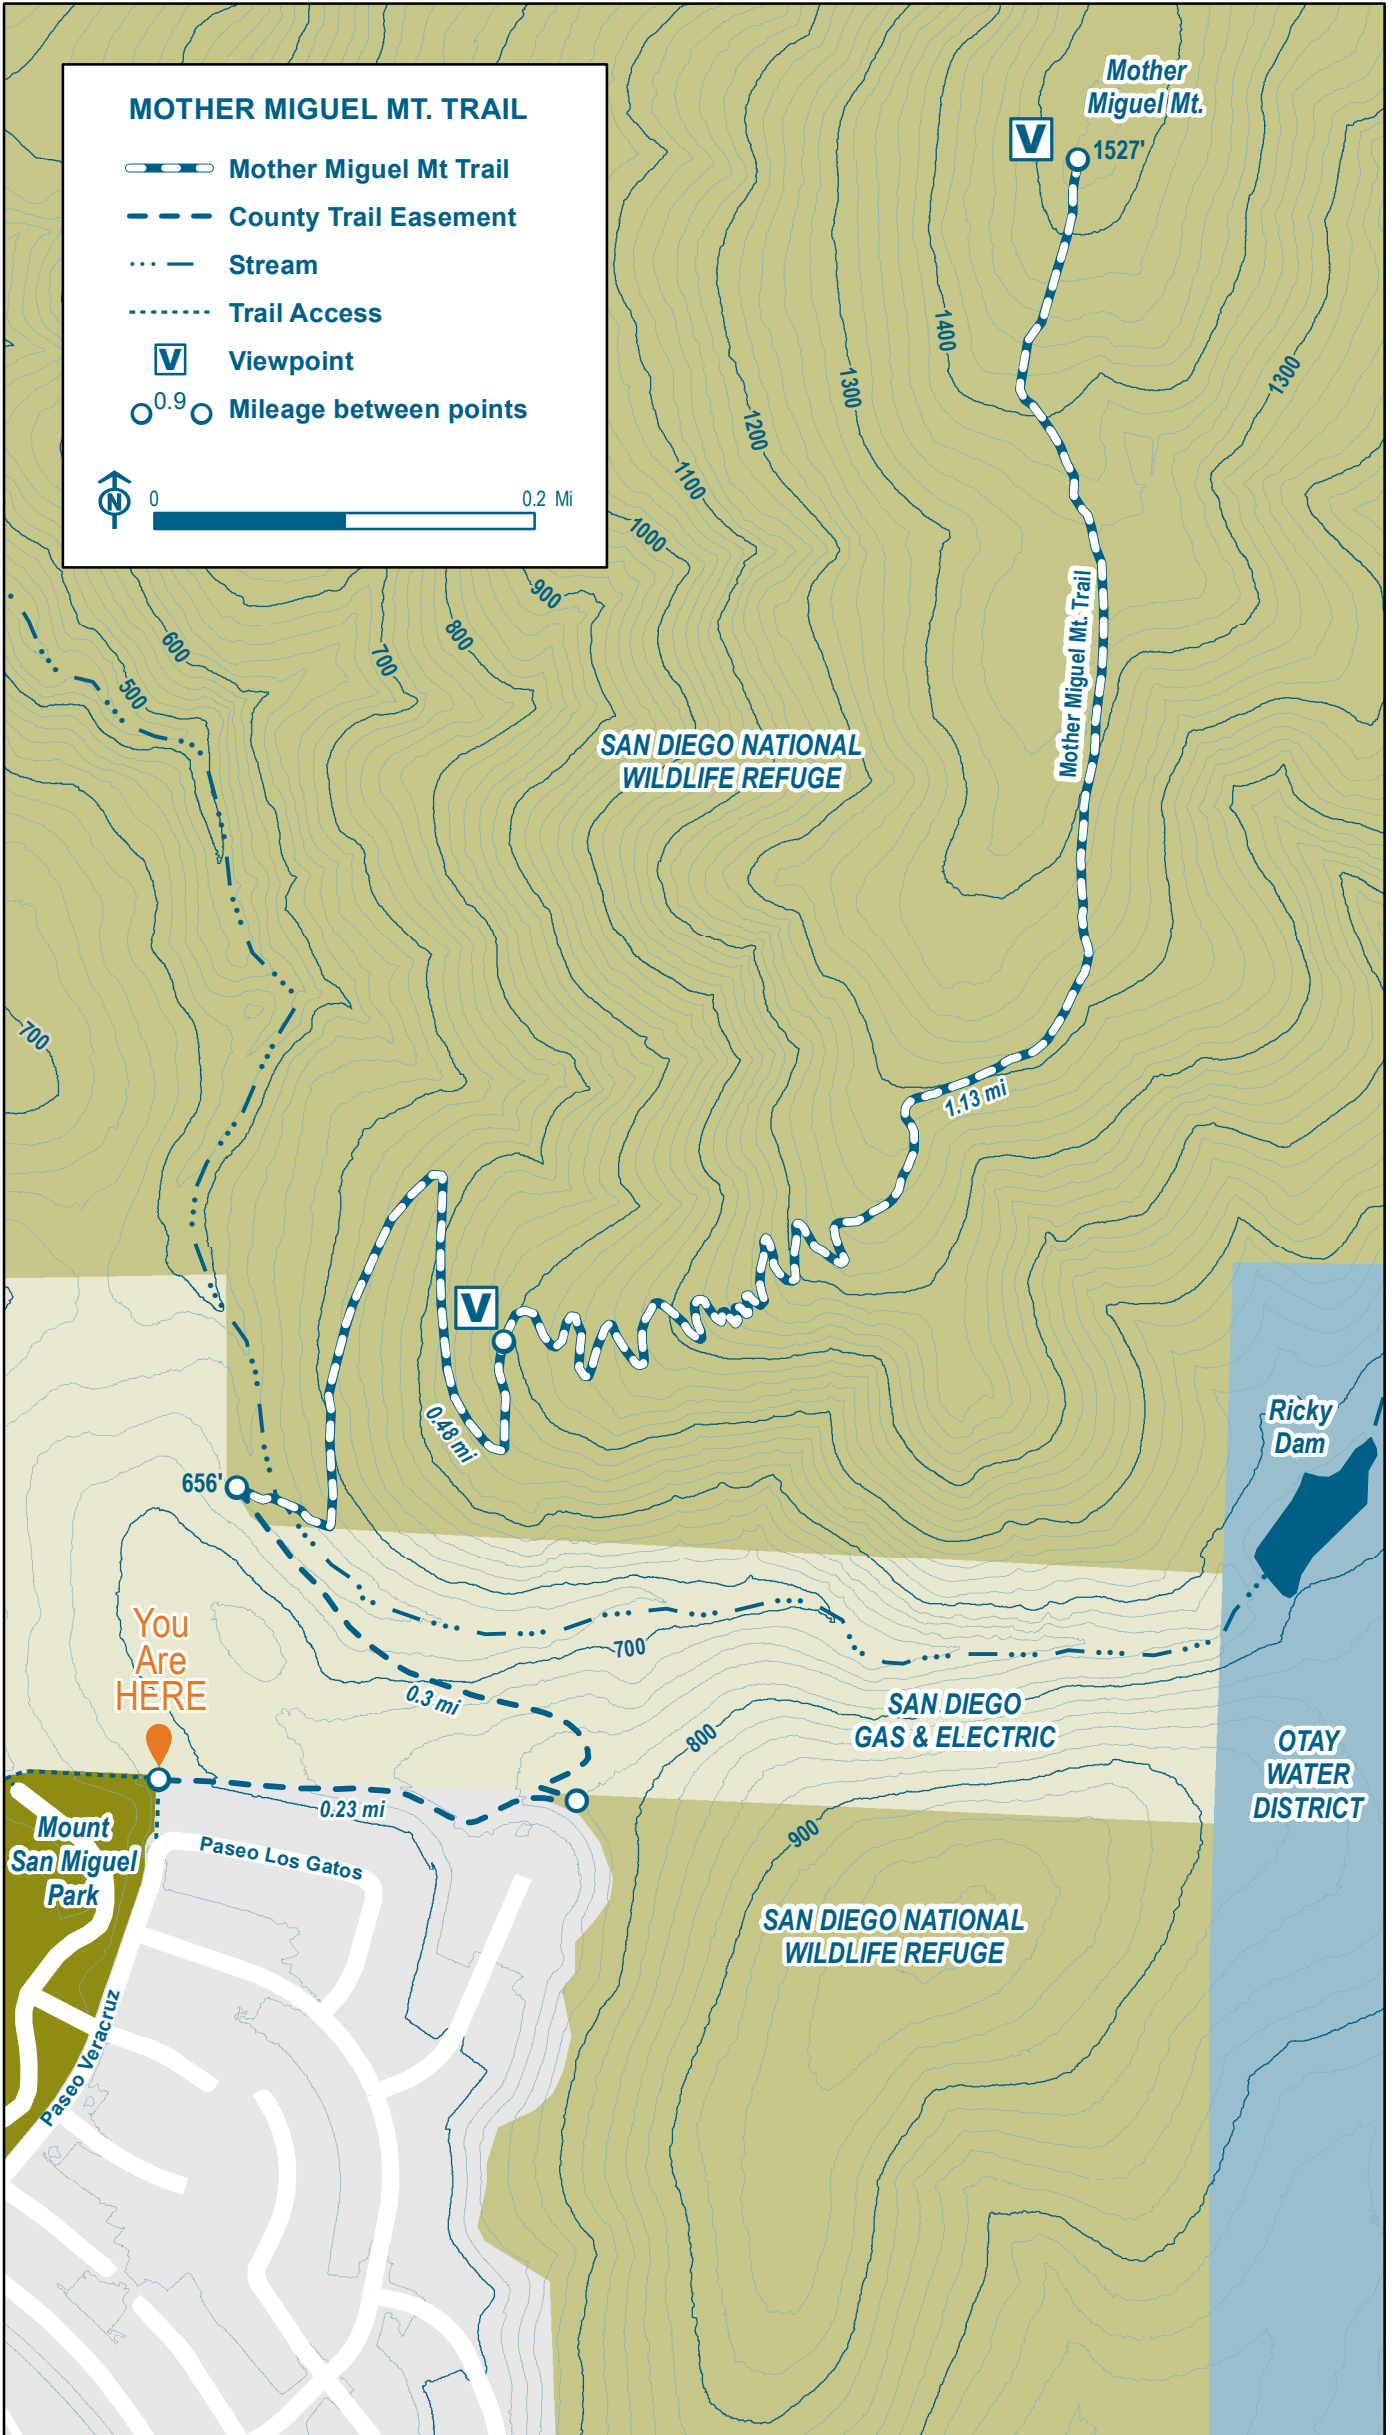

MOTHER MIGUEL MT. TRAIL

 Mother Miguel Mt Trail

 County Trail Easement

 Stream

 Trail Access

 Viewpoint

 0.9 Mileage between points

0  0.2 Mi

You Are HERE

Ricky Dam

OTAY WATER DISTRICT

Mount San Miguel Park

Paseo Los Gatos

Paseo Veracruz

SAN DIEGO GAS & ELECTRIC

SAN DIEGO NATIONAL WILDLIFE REFUGE

Mother Miguel Mt.

1527'

Mother Miguel Mt. Trail

SAN DIEGO NATIONAL WILDLIFE REFUGE

1.43 mi

0.48 mi

656'

0.3 mi

700

600

500

700

700

800

900