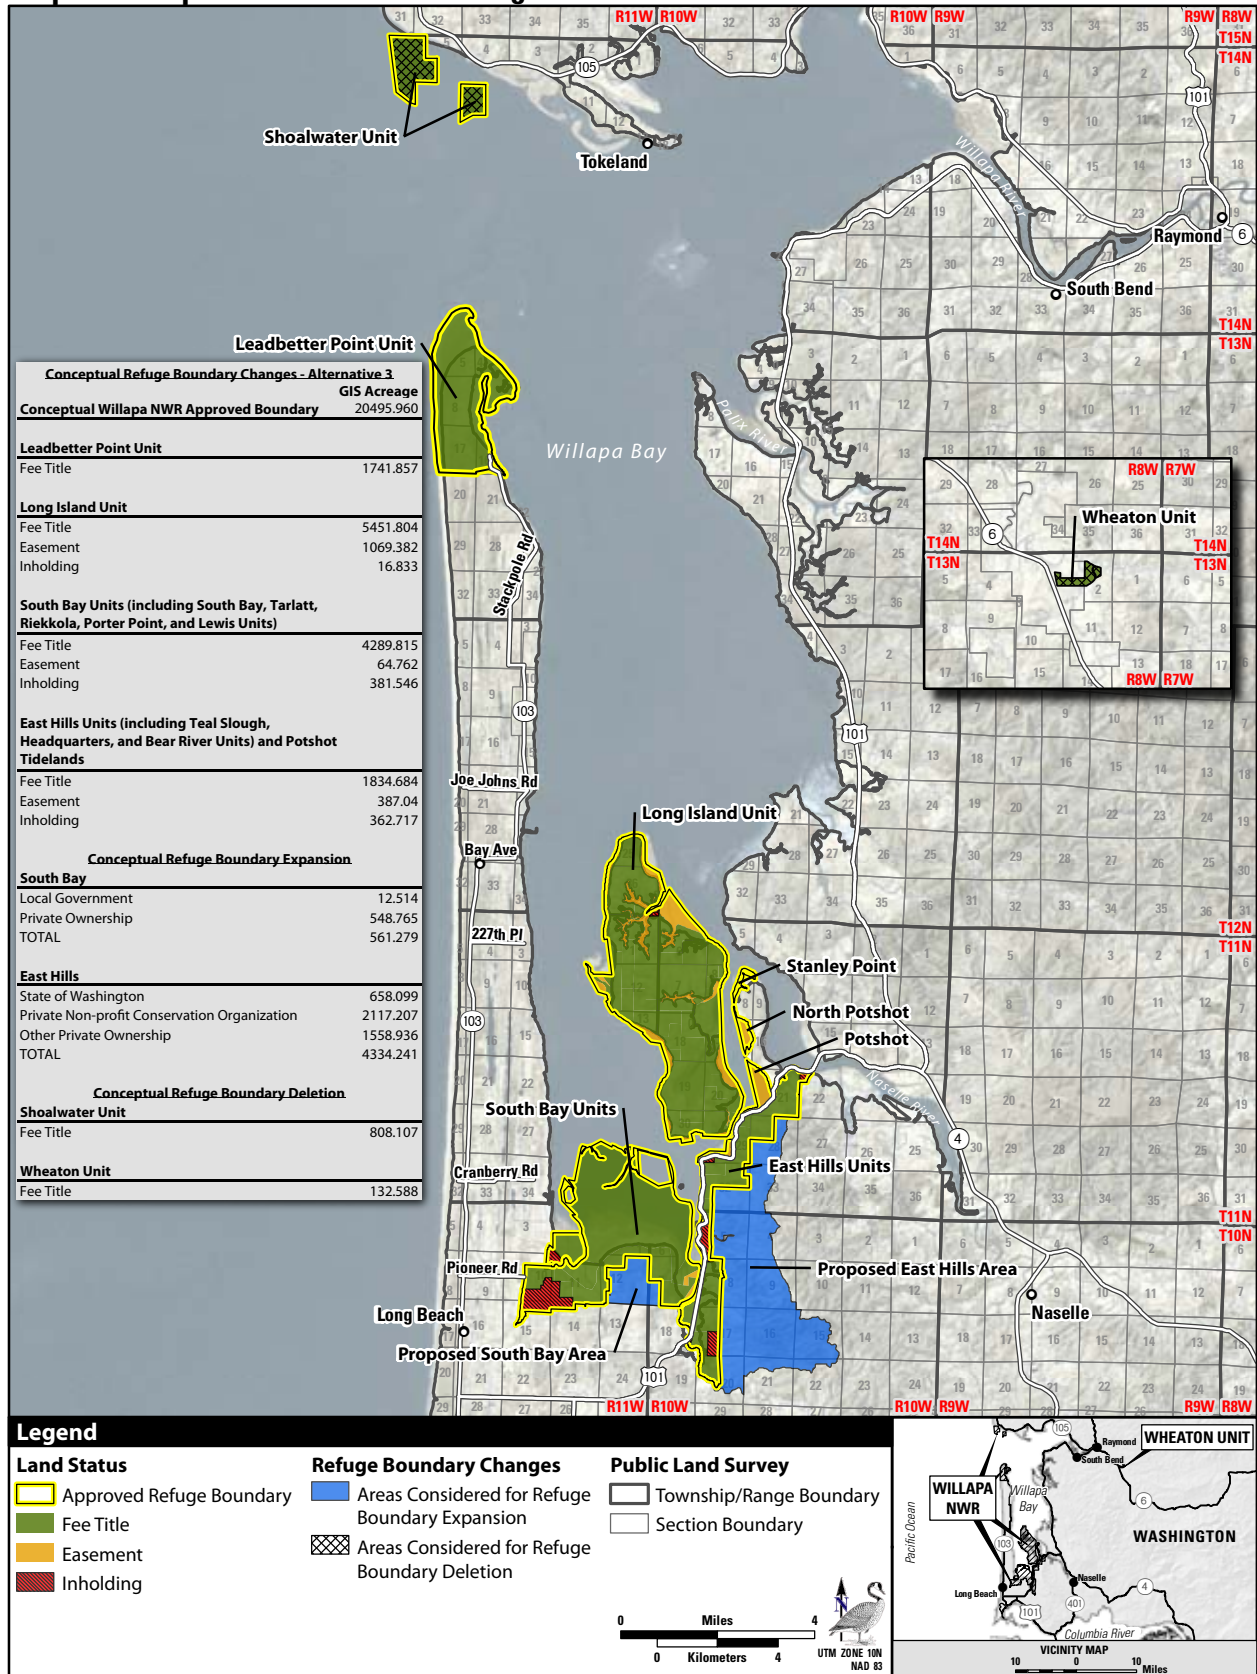

Map 4. Willapa National Wildlife Refuge Land Status - Alternative 3.

Data Sources: Refuge Boundaries from USFWS/R1; Tax Lot Boundaries from Pacific County, current to 3/2010; Roads from ESRI; Elevation from USGS; Imagery from 7/1/2001 Landsat