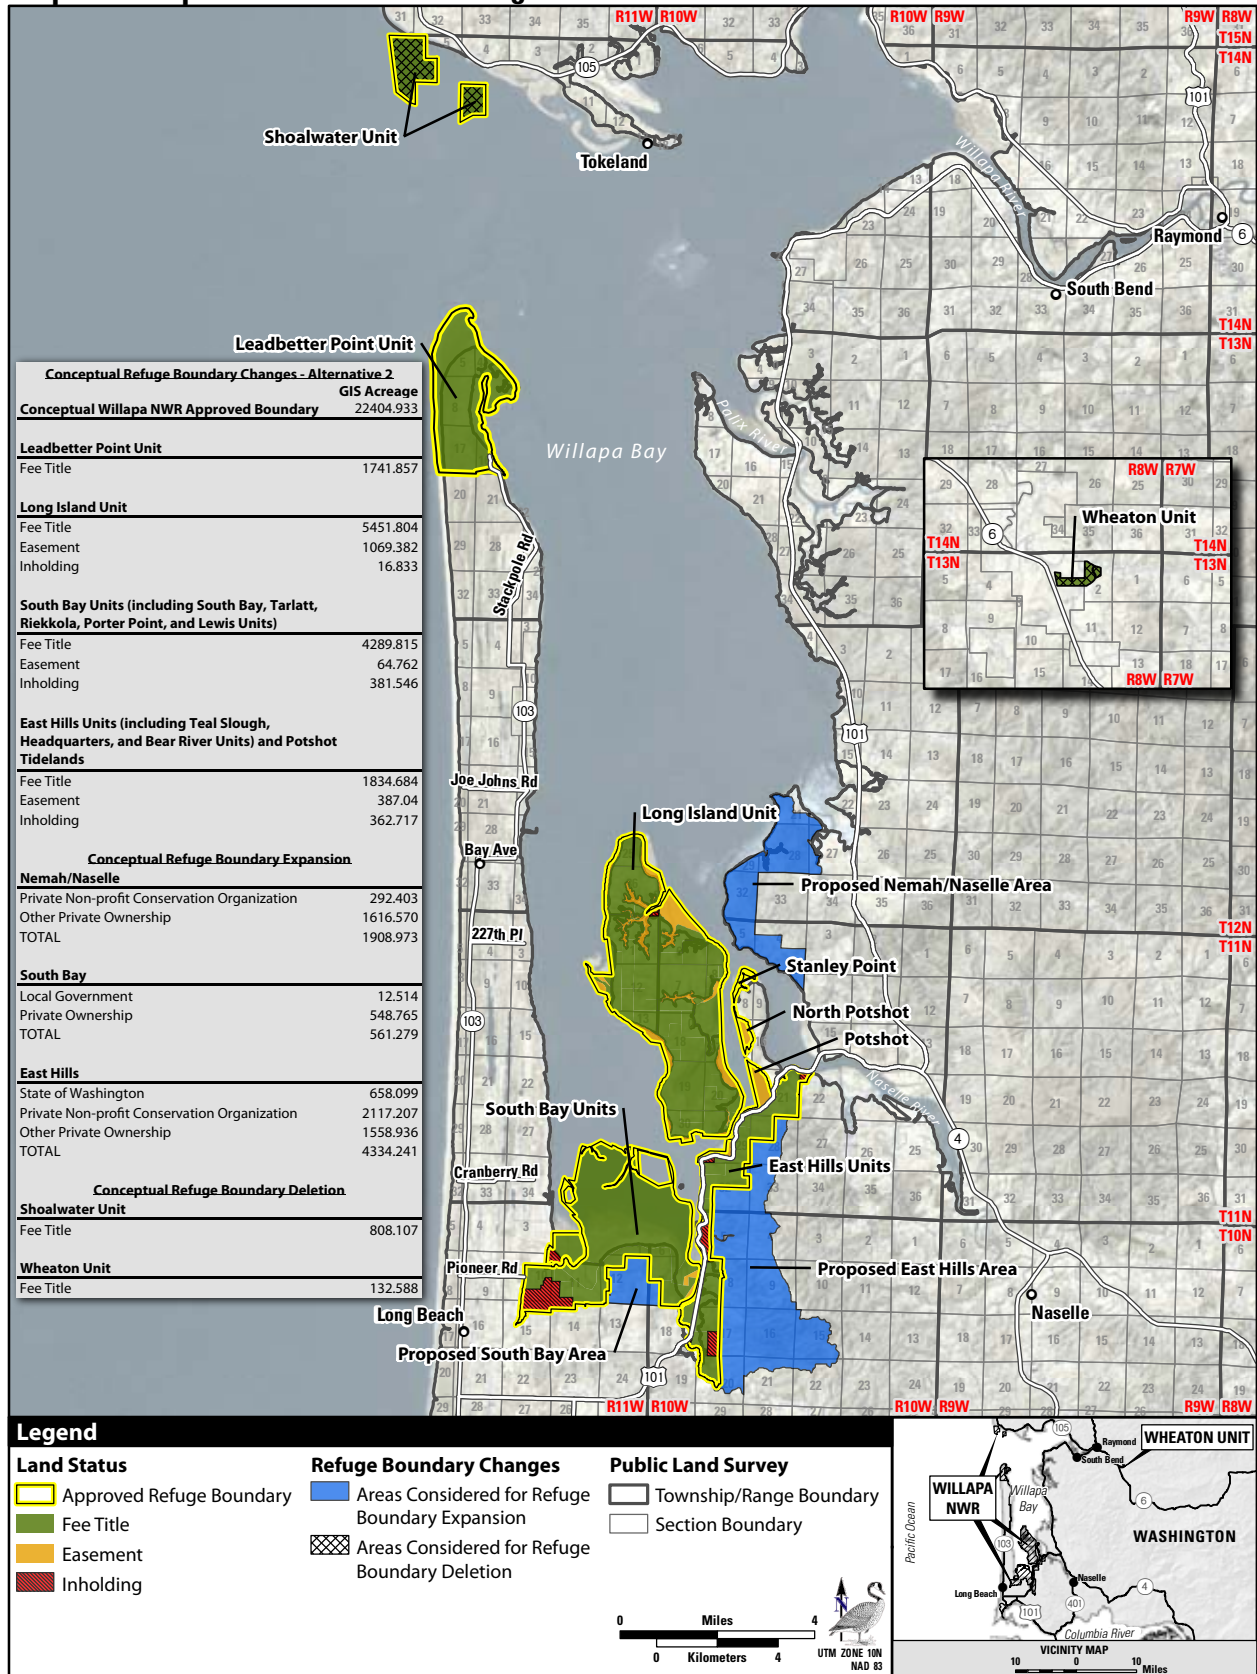

Map 3. Willapa National Wildlife Refuge Land Status - Alternative 2.

Data Sources: Refuge Boundaries from USFWS/R1; Tax Lot Boundaries from Pacific County, current to 3/2010; Roads from ESRI; Elevation from USGS; Imagery from 7/1/2001 Landsat