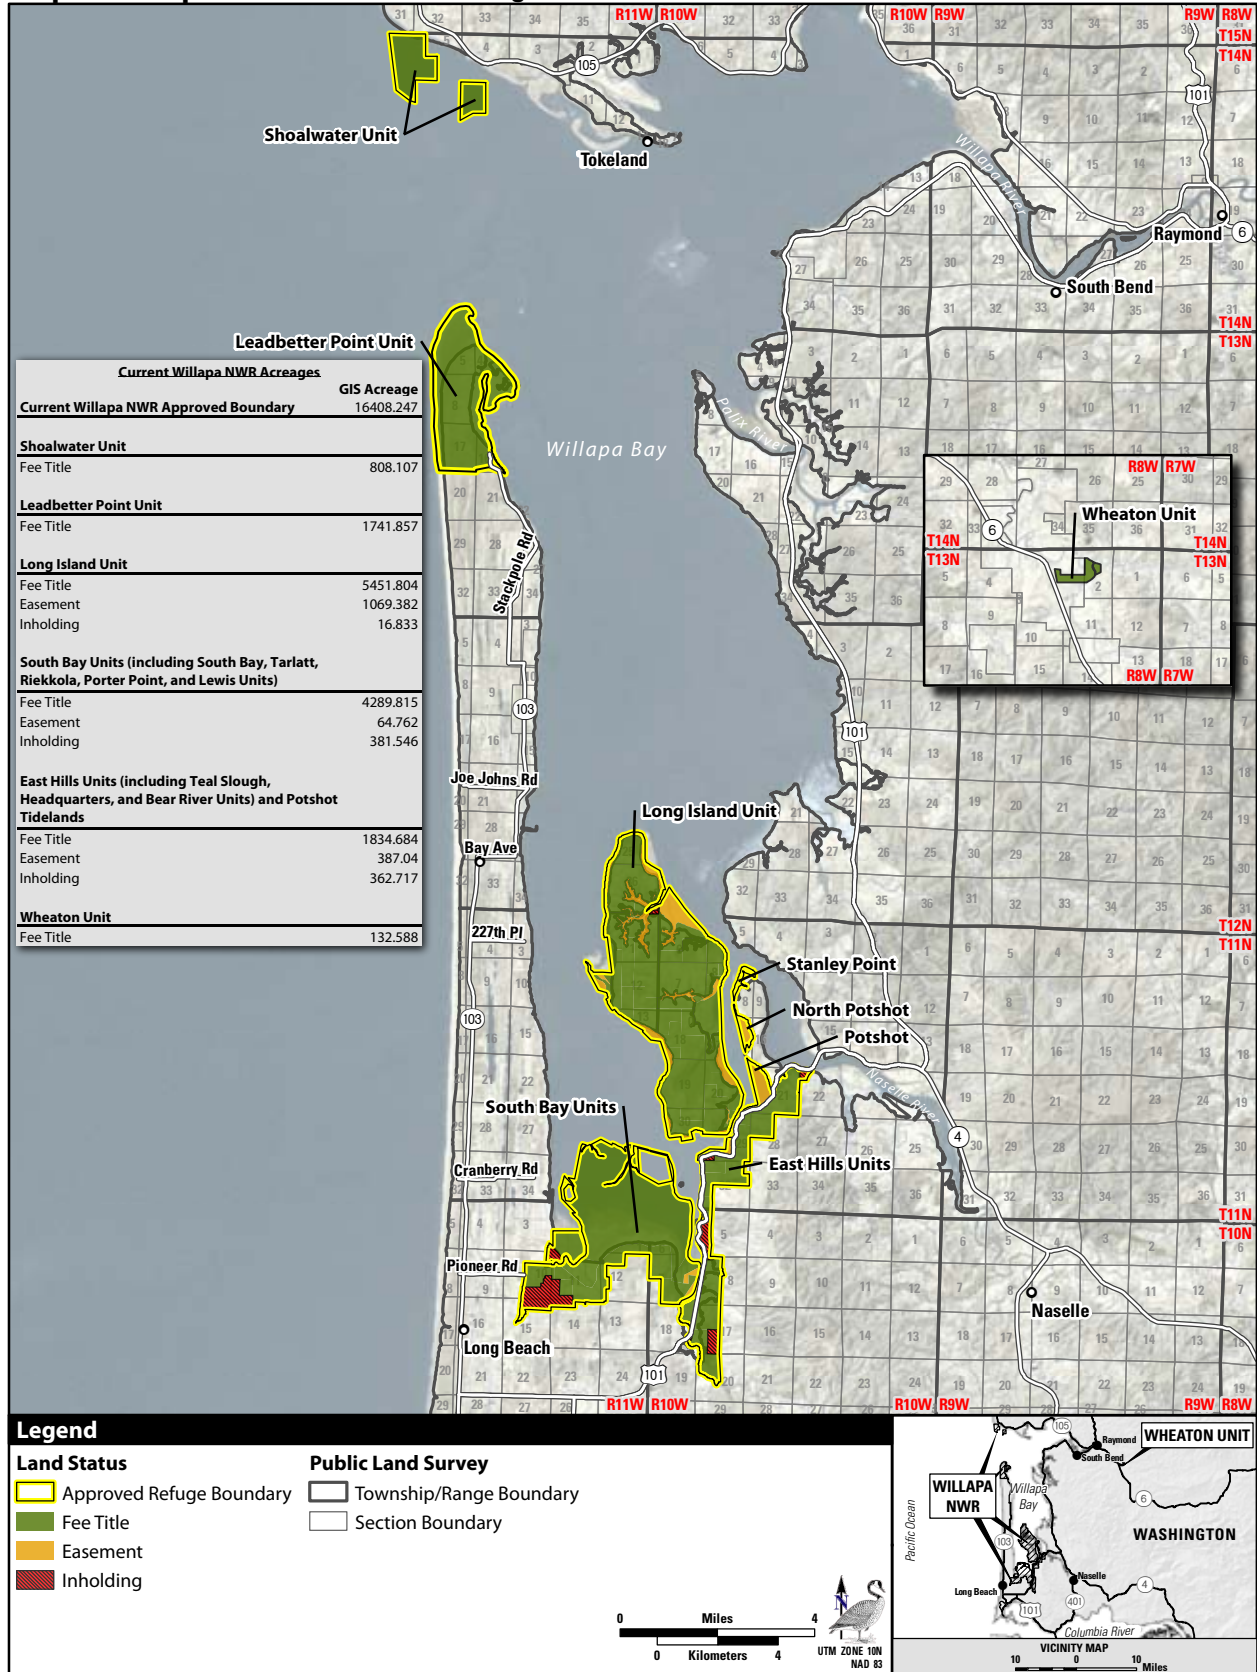

Map 2. Willapa National Wildlife Refuge Land Status - Alternative 1.

Data Sources: Refuge Boundaries from USFWS/R1; Tax Lot Boundaries from Pacific County, current to 3/2010; Roads from ESRI; Elevation from USGS; Imagery from 7/1/2001 Landsat