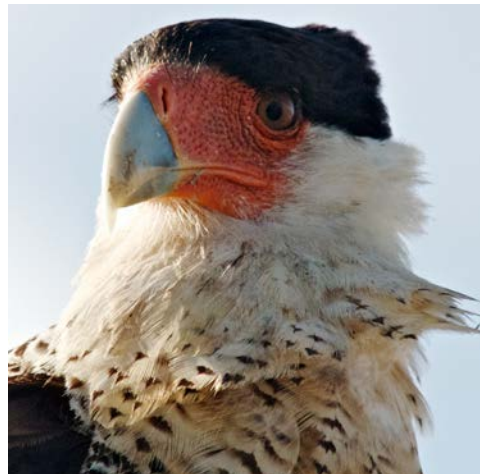

Crested caracara. / © Robert Burton

Common Name	Sp	S	F	W
Crows and Jays				
Green Jay*	C	C	C	C
Blue Jay			R	R
Tamaulipas Crow (range)	R		R	R
Chihuahuan Raven*	U	U	U	U
Larks				
Horned Lark*	C	C	C	C
Swallows				
Purple Martin	U	R	U	X
Tree Swallow	A		U	R
No. Rough-wing. Swallow	U	R		C
Bank Swallow	U	R		U
Cliff Swallow*	U	U		U
Cave Swallow*	U	U		U
Barn Swallow*	C	U		C
Titmice				
Black-crested Titmouse*	C	C	C	C
Verdins				
Verdin*	U	U	U	U
Nuthatches				
Red-breasted Nuthatch				X
Wrens				
Rock Wren				R
Canyon Wren				X
House Wren	R		U	U
Winter Wren	X		X	X
Sedge Wren	U		U	U
Marsh Wren	U		U	U
Carolina Wren*	U	U	U	U
Bewick's Wren*	C	C	C	U
Cactus Wren*	U	U	U	U
Gnatcatchers				
Blue-gray Gnatcatcher	U	U	U	U
Kinglets				
Golden-crowned Kinglet				U
Ruby-crowned Kinglet	U		U	U
Thrushes				
Northern Wheatear				X
Eastern Bluebird	R		R	R
Mountain Bluebird	R			R
Orange-bil. Nightingale-Thrush				X
Veery	U		U	U
Gray-cheeked Thrush	U		U	
Swainson's Thrush	U		U	
Hermit Thrush	U		U	U
Wood Thrush	U		U	
Clay-colored Thrush				R
Rufous-backed Robin				X
American Robin	U		U	U
Mockingbirds and Thrashers				
Gray Catbird	C		U	R
Northern Mockingbird*	A	A	A	A
Sage Thrasher	R		R	R
Brown Thrasher				R
Long-billed Thrasher*	C	C	C	C
Curve-billed Thrasher*	U	U	U	U
Starlings				
+ European Starling*	U	U	U	U
Pipits				
American Pipit	U		U	U
Sprague's Pipit	X		U	U
Waxwings				
Cedar Waxwing	U		U	U
Silky-flycatchers				
Gray Silky-flycatcher				X